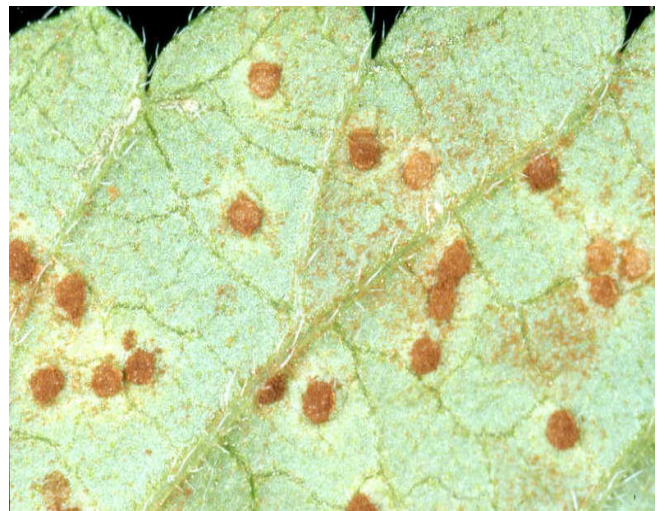

## Lantana rust, *Prospodium tuberculatum* identification

Heavy infestation – glasshouse conditions

Medium infestation – field conditions

Light infestation – field conditions

Pustules on underside of leaf. Note raised profile

Lantana rust infestation under field conditions