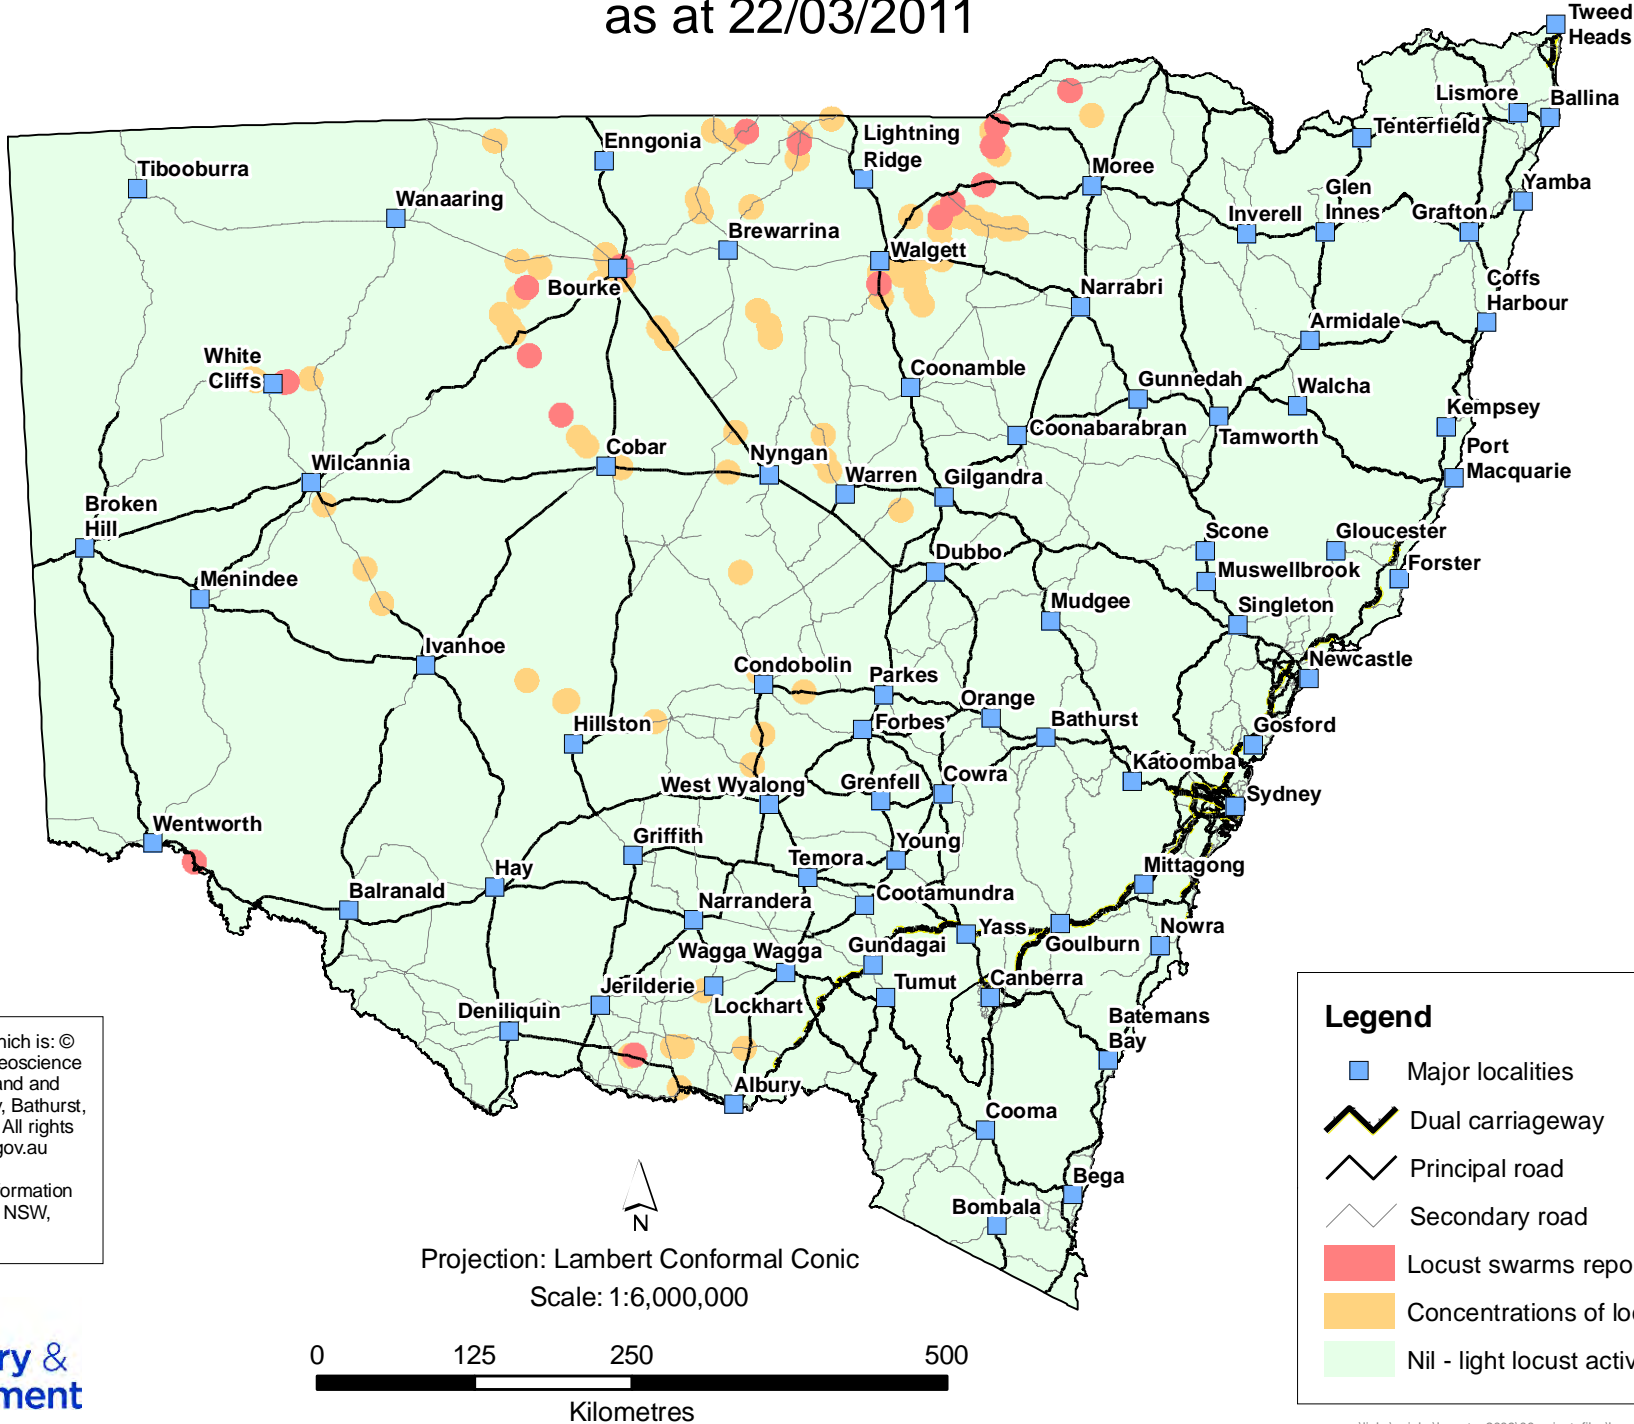

# Locust concentration and swarm locations over NSW as at 22/03/2011

This map incorporates data which is: © Commonwealth of Australia (Geoscience Australia) 2006 and NSW Land and Property Management Authority, Bathurst, Australia. Crown Copyright ©. All rights reserved. [www.lands.nsw.gov.au](http://www.lands.nsw.gov.au)

Produced by the Resource Information Unit, Industry & Investment NSW, March 2011.

**Legend**

- Major localities
- Dual carriageway
- Principal road
- Secondary road
- Locust swarms reported (last 14 days)
- Concentrations of locusts (last 14 days)
- Nil - light locust activity

Projection: Lambert Conformal Conic  
Scale: 1:6,000,000