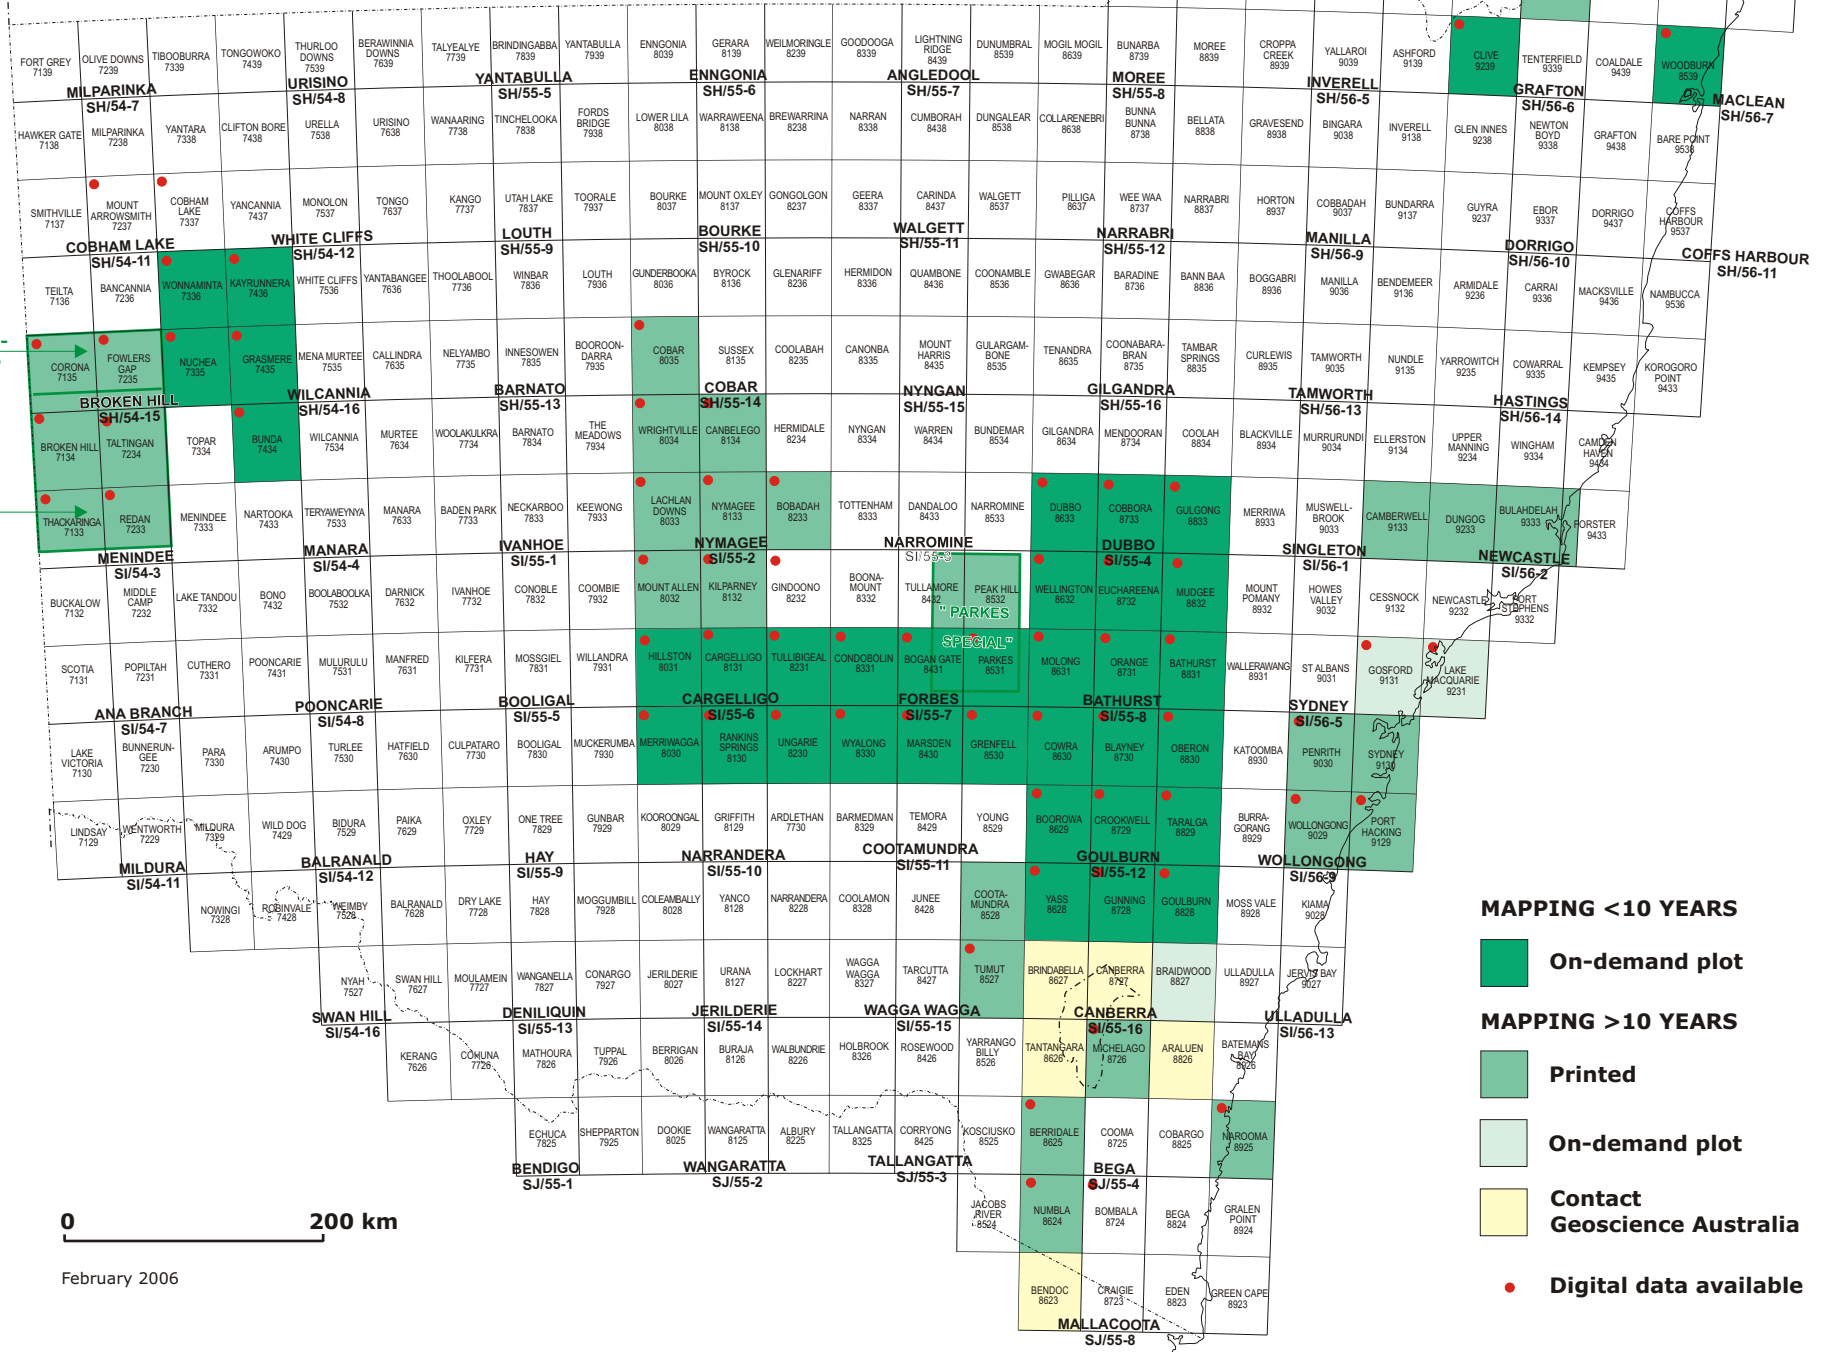

GEOLOGICAL MAPS

1:100 000

TORROWANGEE-
FOWLERS GAP

BROKEN HILL
BLOCK
STRATIGRAPHY

MAPPING < 10 YEARS

On-demand plot

MAPPING > 10 YEARS

Printed

On-demand plot

Contact
Geoscience Australia

Digital data available

0 200 km

February 2006