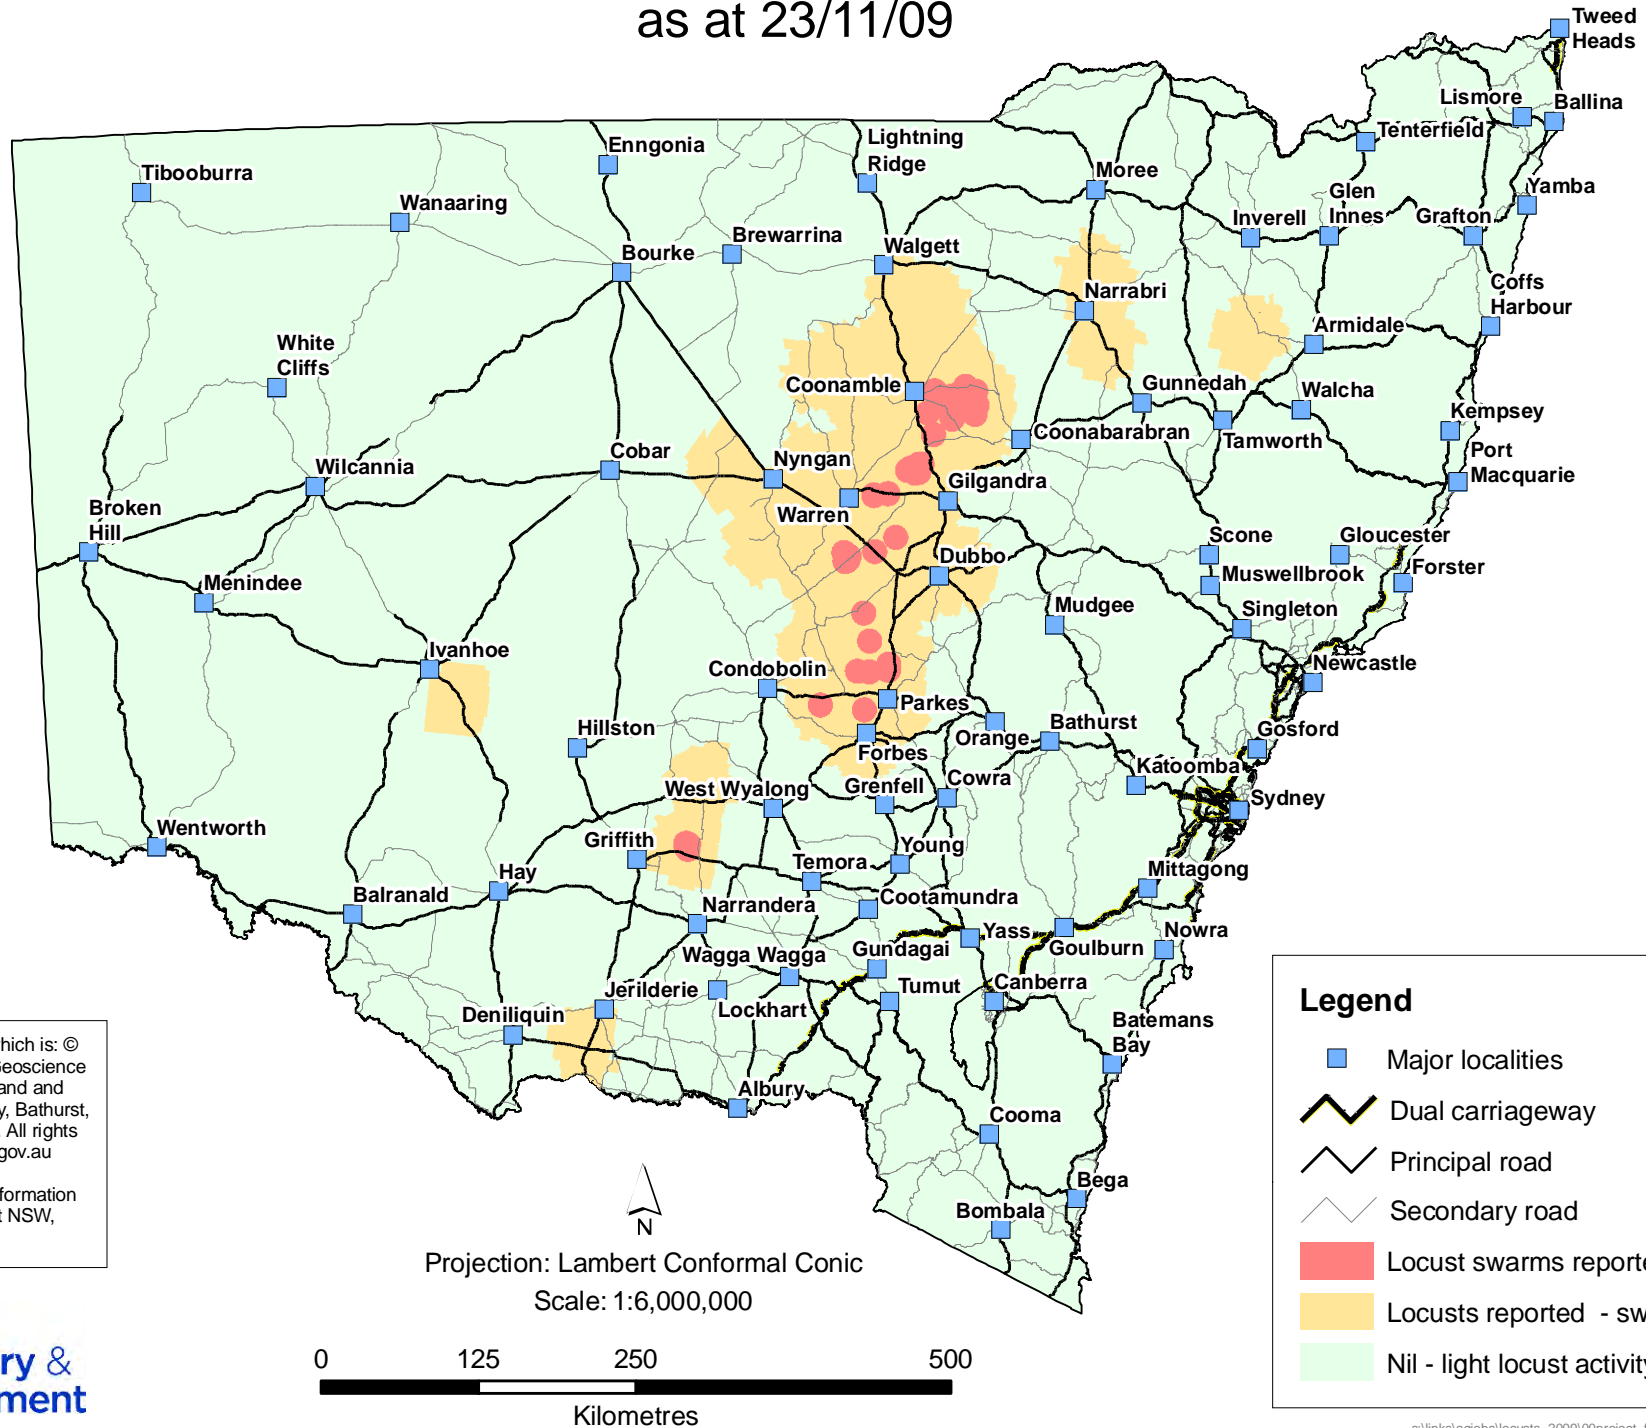

# First generation locust activity over NSW as at 23/11/09

This map incorporates data which is: © Commonwealth of Australia (Geoscience Australia) 2006 and NSW Land and Property Management Authority, Bathurst, Australia. Crown Copyright ©. All rights reserved. [www.lands.nsw.gov.au](http://www.lands.nsw.gov.au)

Produced by the Resource Information Unit, Industry & Investment NSW, November 2009.

**Legend**

- Major localities
- Dual carriageway
- Principal road
- Secondary road
- Locust swarms reported (last 14 days)
- Locusts reported - swarms possible
- Nil - light locust activity