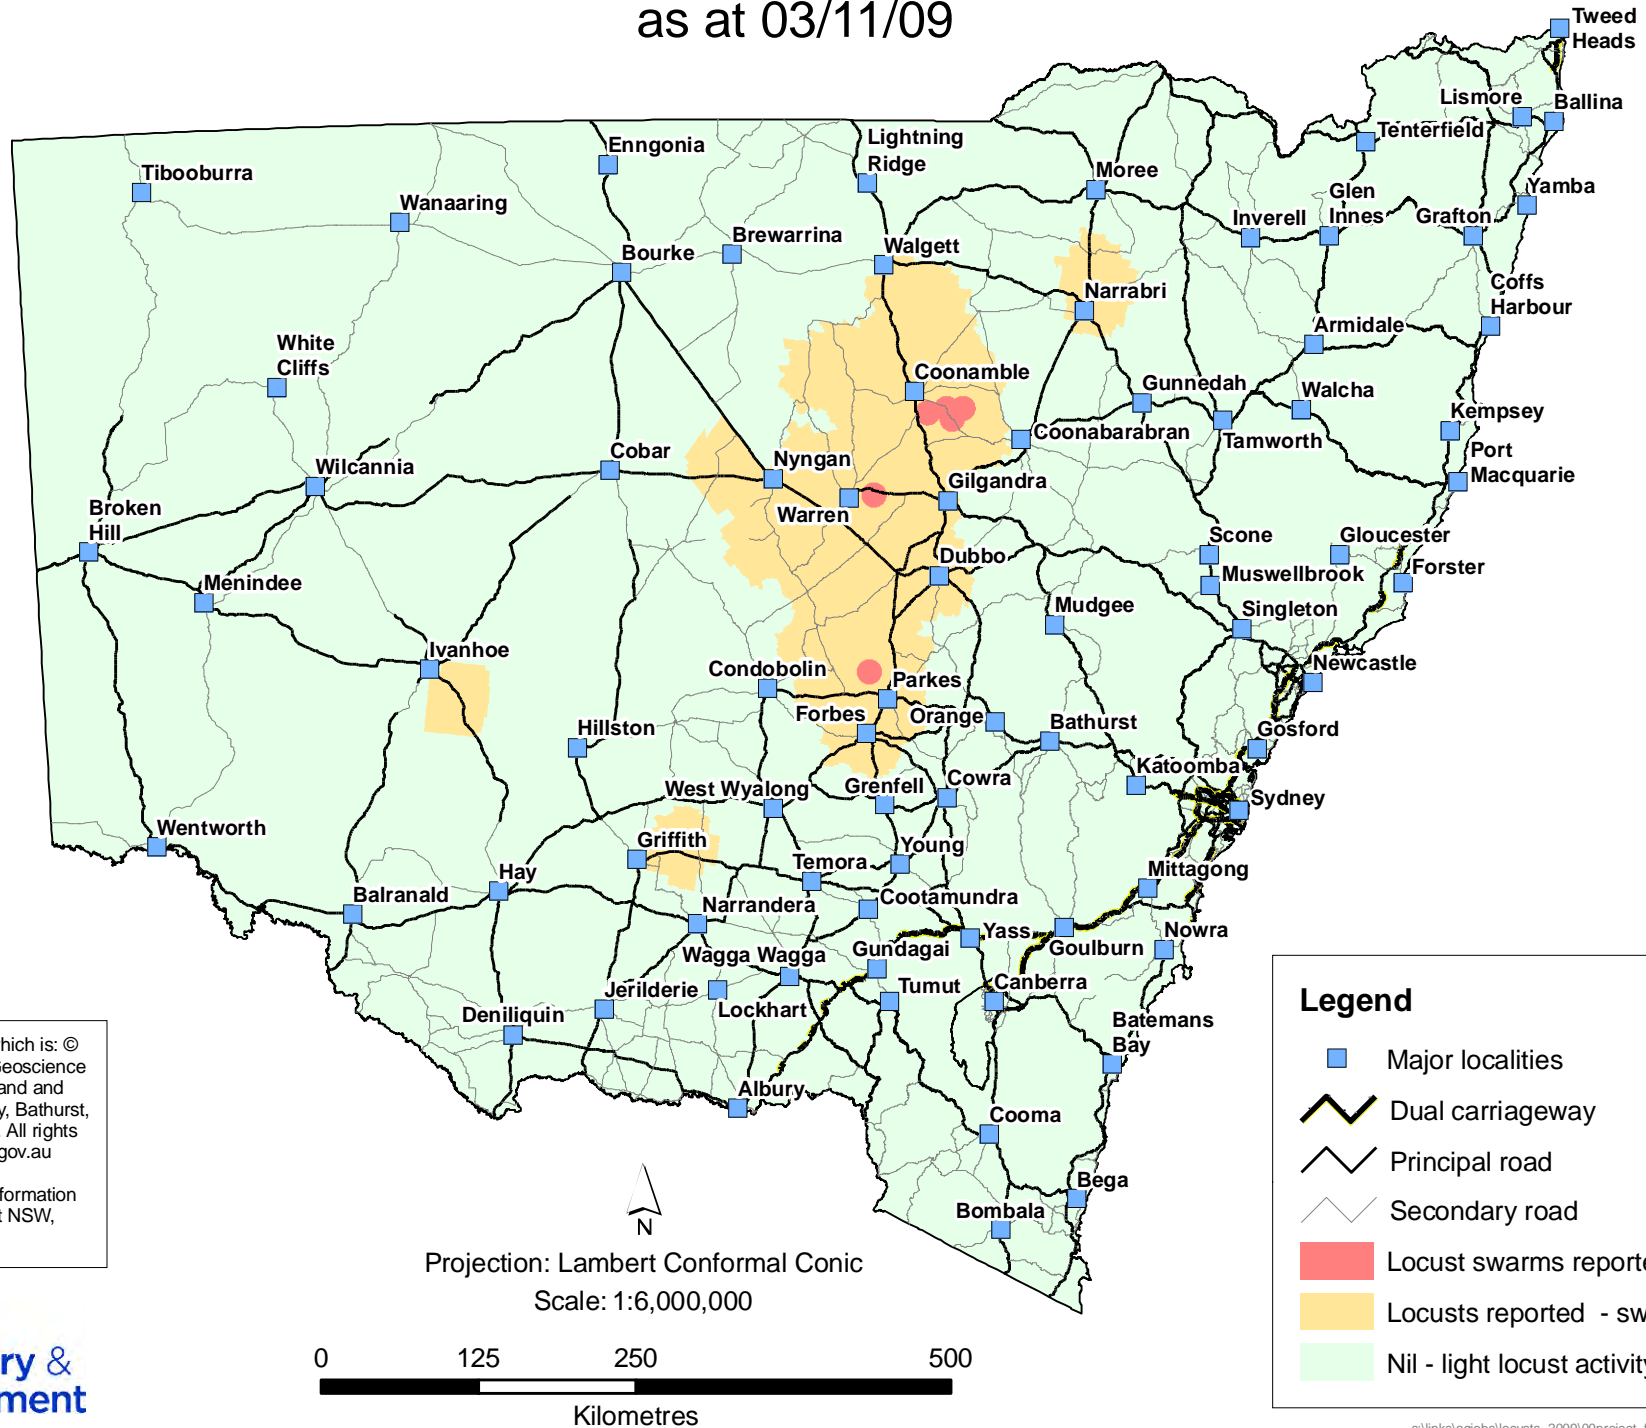

First generation locust activity over NSW as at 03/11/09

This map incorporates data which is: © Commonwealth of Australia (Geoscience Australia) 2006 and NSW Land and Property Management Authority, Bathurst, Australia. Crown Copyright ©. All rights reserved. www.lands.nsw.gov.au

Produced by the Resource Information Unit, Industry & Investment NSW, October 2009.

Legend

- Major localities
- Dual carriageway
- Principal road
- Secondary road
- Locust swarms reported (last 14 days)
- Locusts reported - swarms possible
- Nil - light locust activity