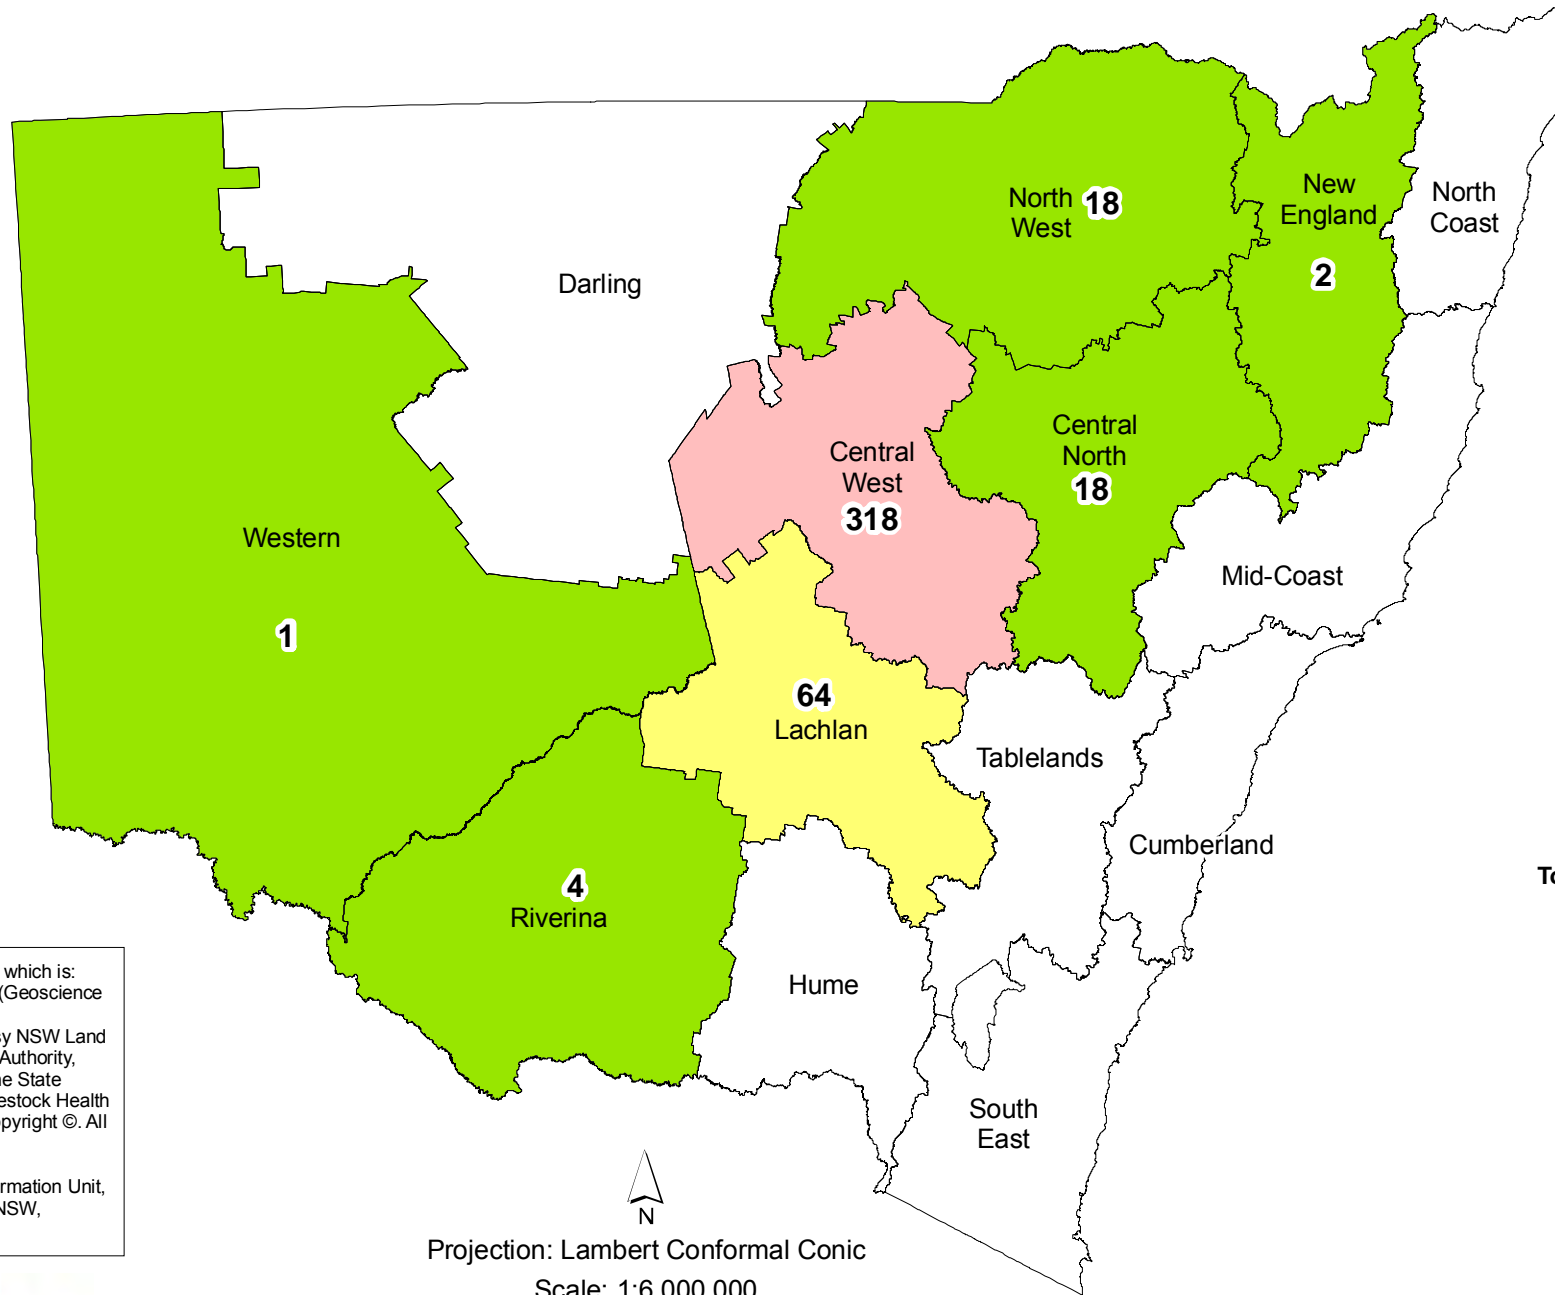

Locust Reports

to 25/11/2009

Total 1st Gen. Reports: 425

This map incorporates data which is:
 © Commonwealth of Australia (Geoscience Australia) 2006.
 LHP district boundaries courtesy NSW Land and Property Management Authority, Bathurst, Australia, and the State Management Council of the Livestock Health and Pest Authorities. Crown Copyright ©. All rights reserved.
 Produced by the Resource Information Unit, Industry & Investment NSW, November 2009.

Projection: Lambert Conformal Conic
 Scale: 1:6,000,000