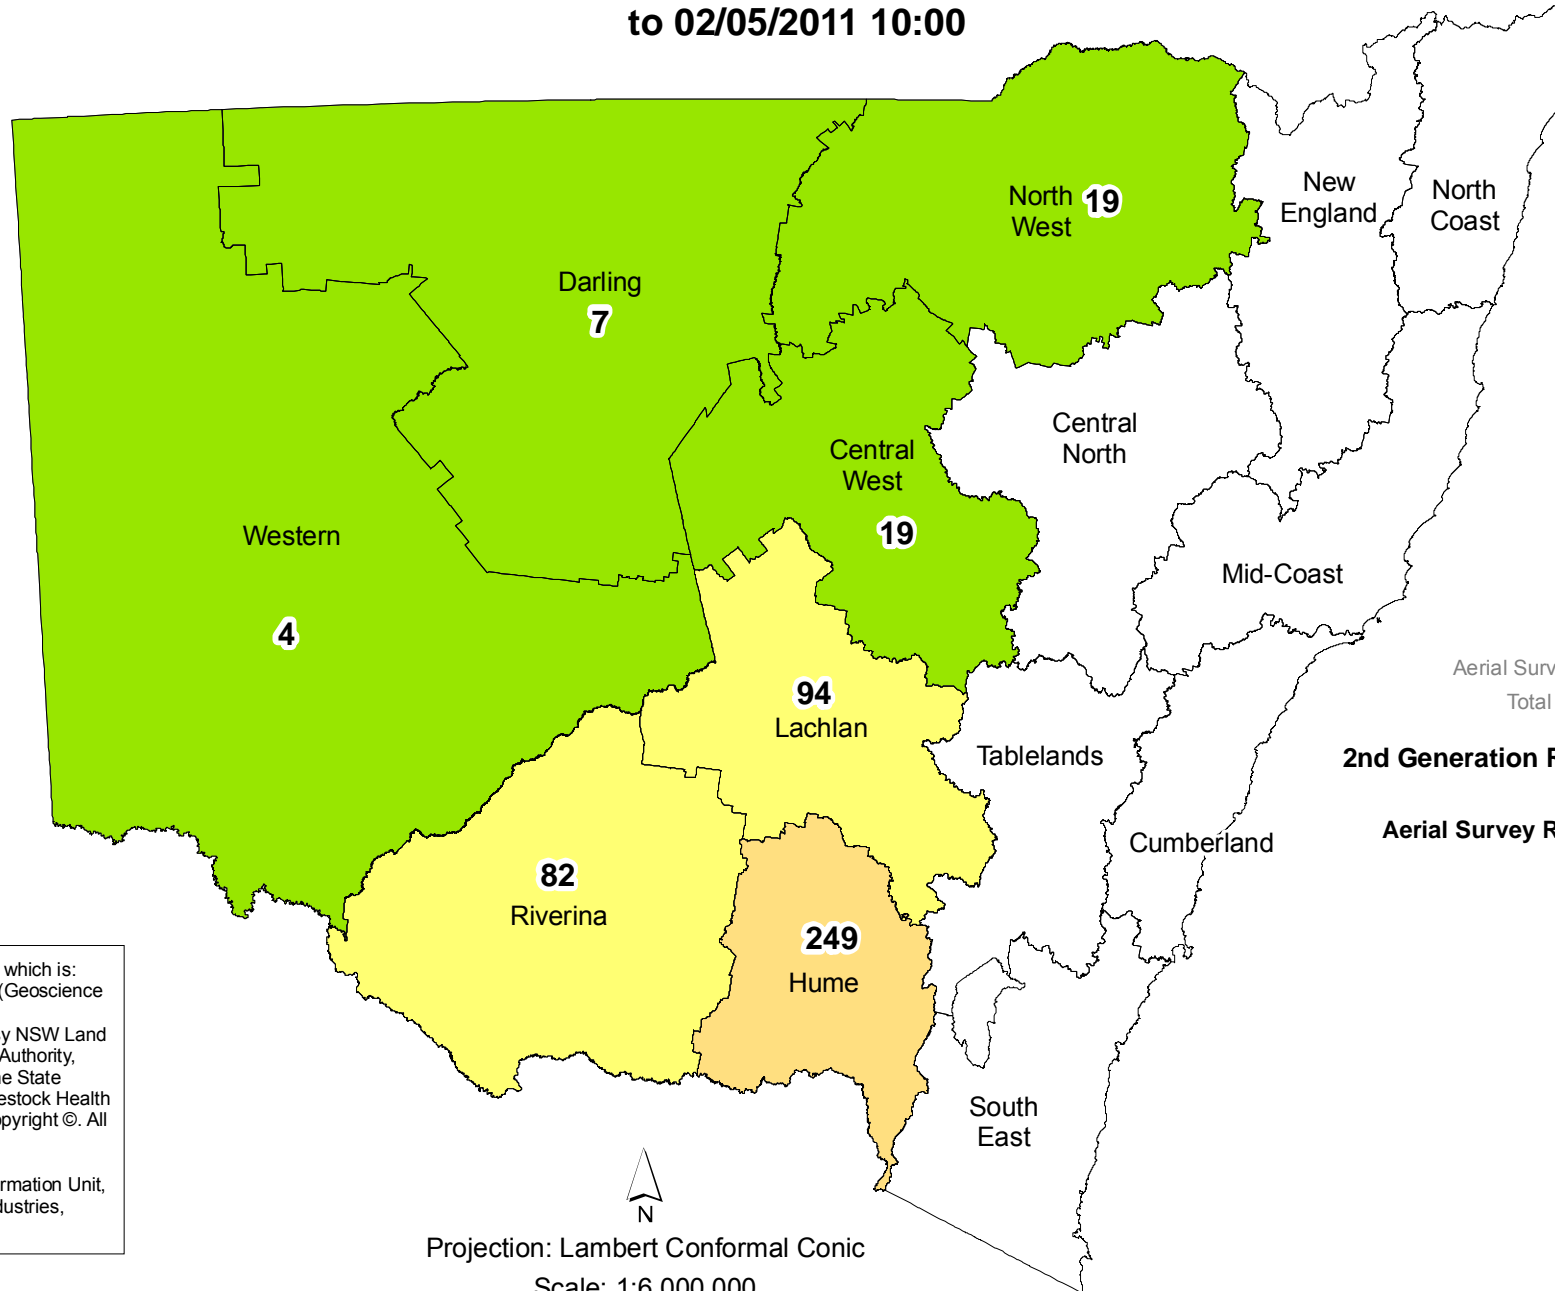

# Locust Reports 2010/2011

### to 02/05/2011 10:00

1st Generation to 31/12/2010  
 Reports: 4612  
 Aerial Survey Reports (not shown): 461  
 Total 1st Generation Reports: 5073

**2nd Generation Reports from 01/01/2011**  
 2011 Reports: 474  
 Aerial Survey Reports (not shown): 119  
 Total Reports: 593

This map incorporates data which is:  
 © Commonwealth of Australia (Geoscience Australia) 2006.  
 LHP district boundaries courtesy NSW Land and Property Management Authority, Bathurst, Australia, and the State Management Council of the Livestock Health and Pest Authorities. Crown Copyright ©. All rights reserved.  
 Produced by the Resource Information Unit, Department of Primary Industries, May 2011.