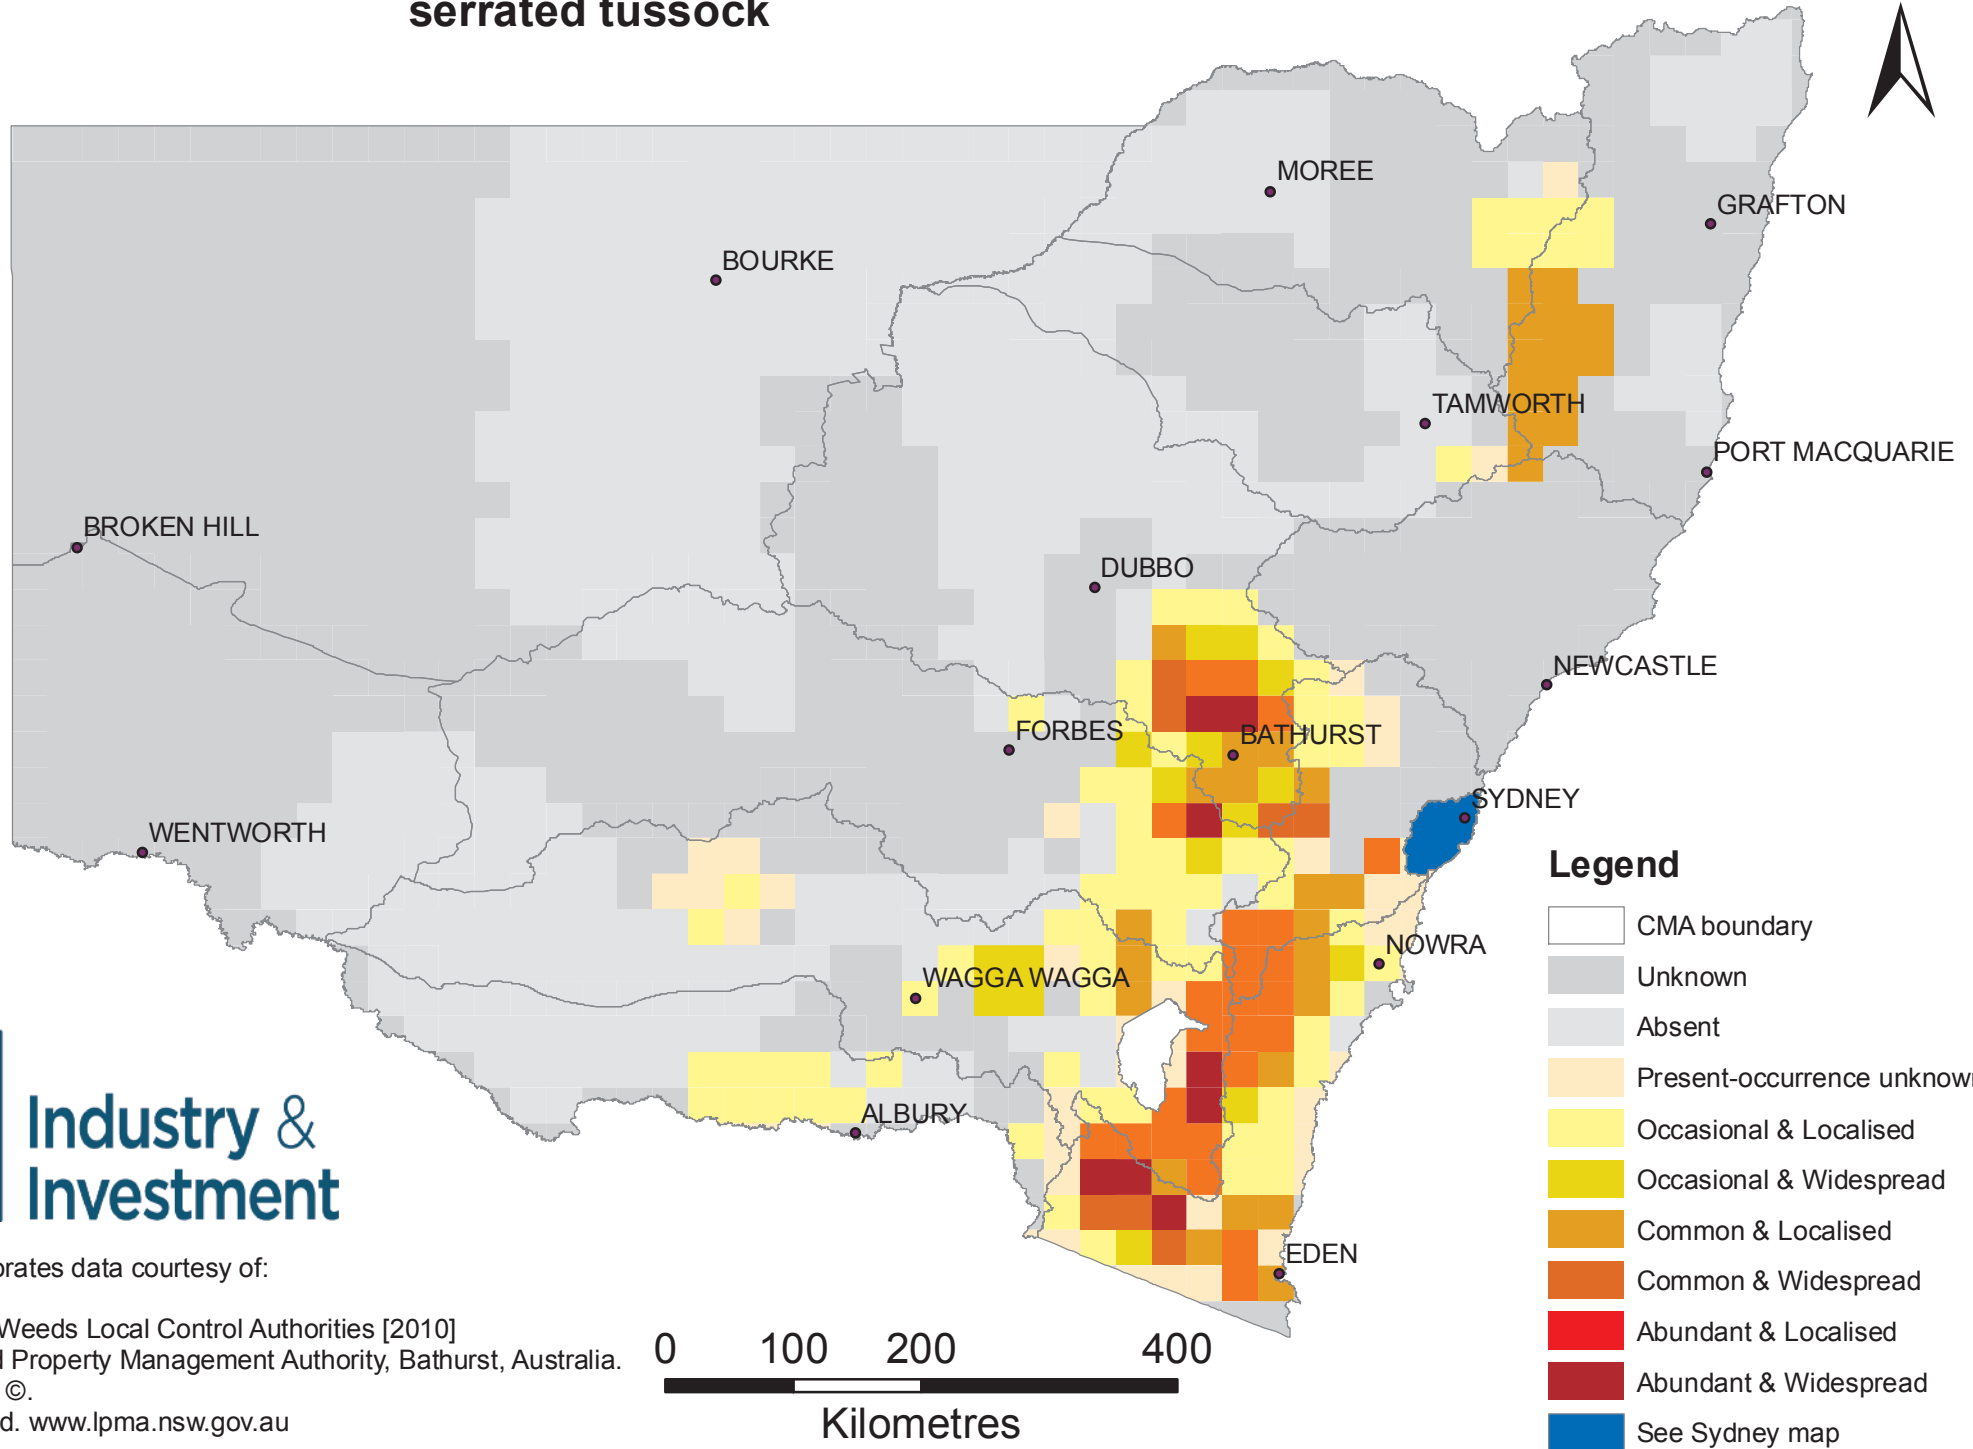

Nassella trichotoma serrated tussock

**Industry &
Investment**

This map incorporates data courtesy of:

1. NSW Noxious Weeds Local Control Authorities [2010]
 2. NSW Land and Property Management Authority, Bathurst, Australia.
- Crown Copyright ©.
All rights reserved. www.lpma.nsw.gov.au

0 100 200 400
Kilometres

Legend

- CMA boundary
- Unknown
- Absent
- Present-occurrence unknown
- Occasional & Localised
- Occasional & Widespread
- Common & Localised
- Common & Widespread
- Abundant & Localised
- Abundant & Widespread
- See Sydney map