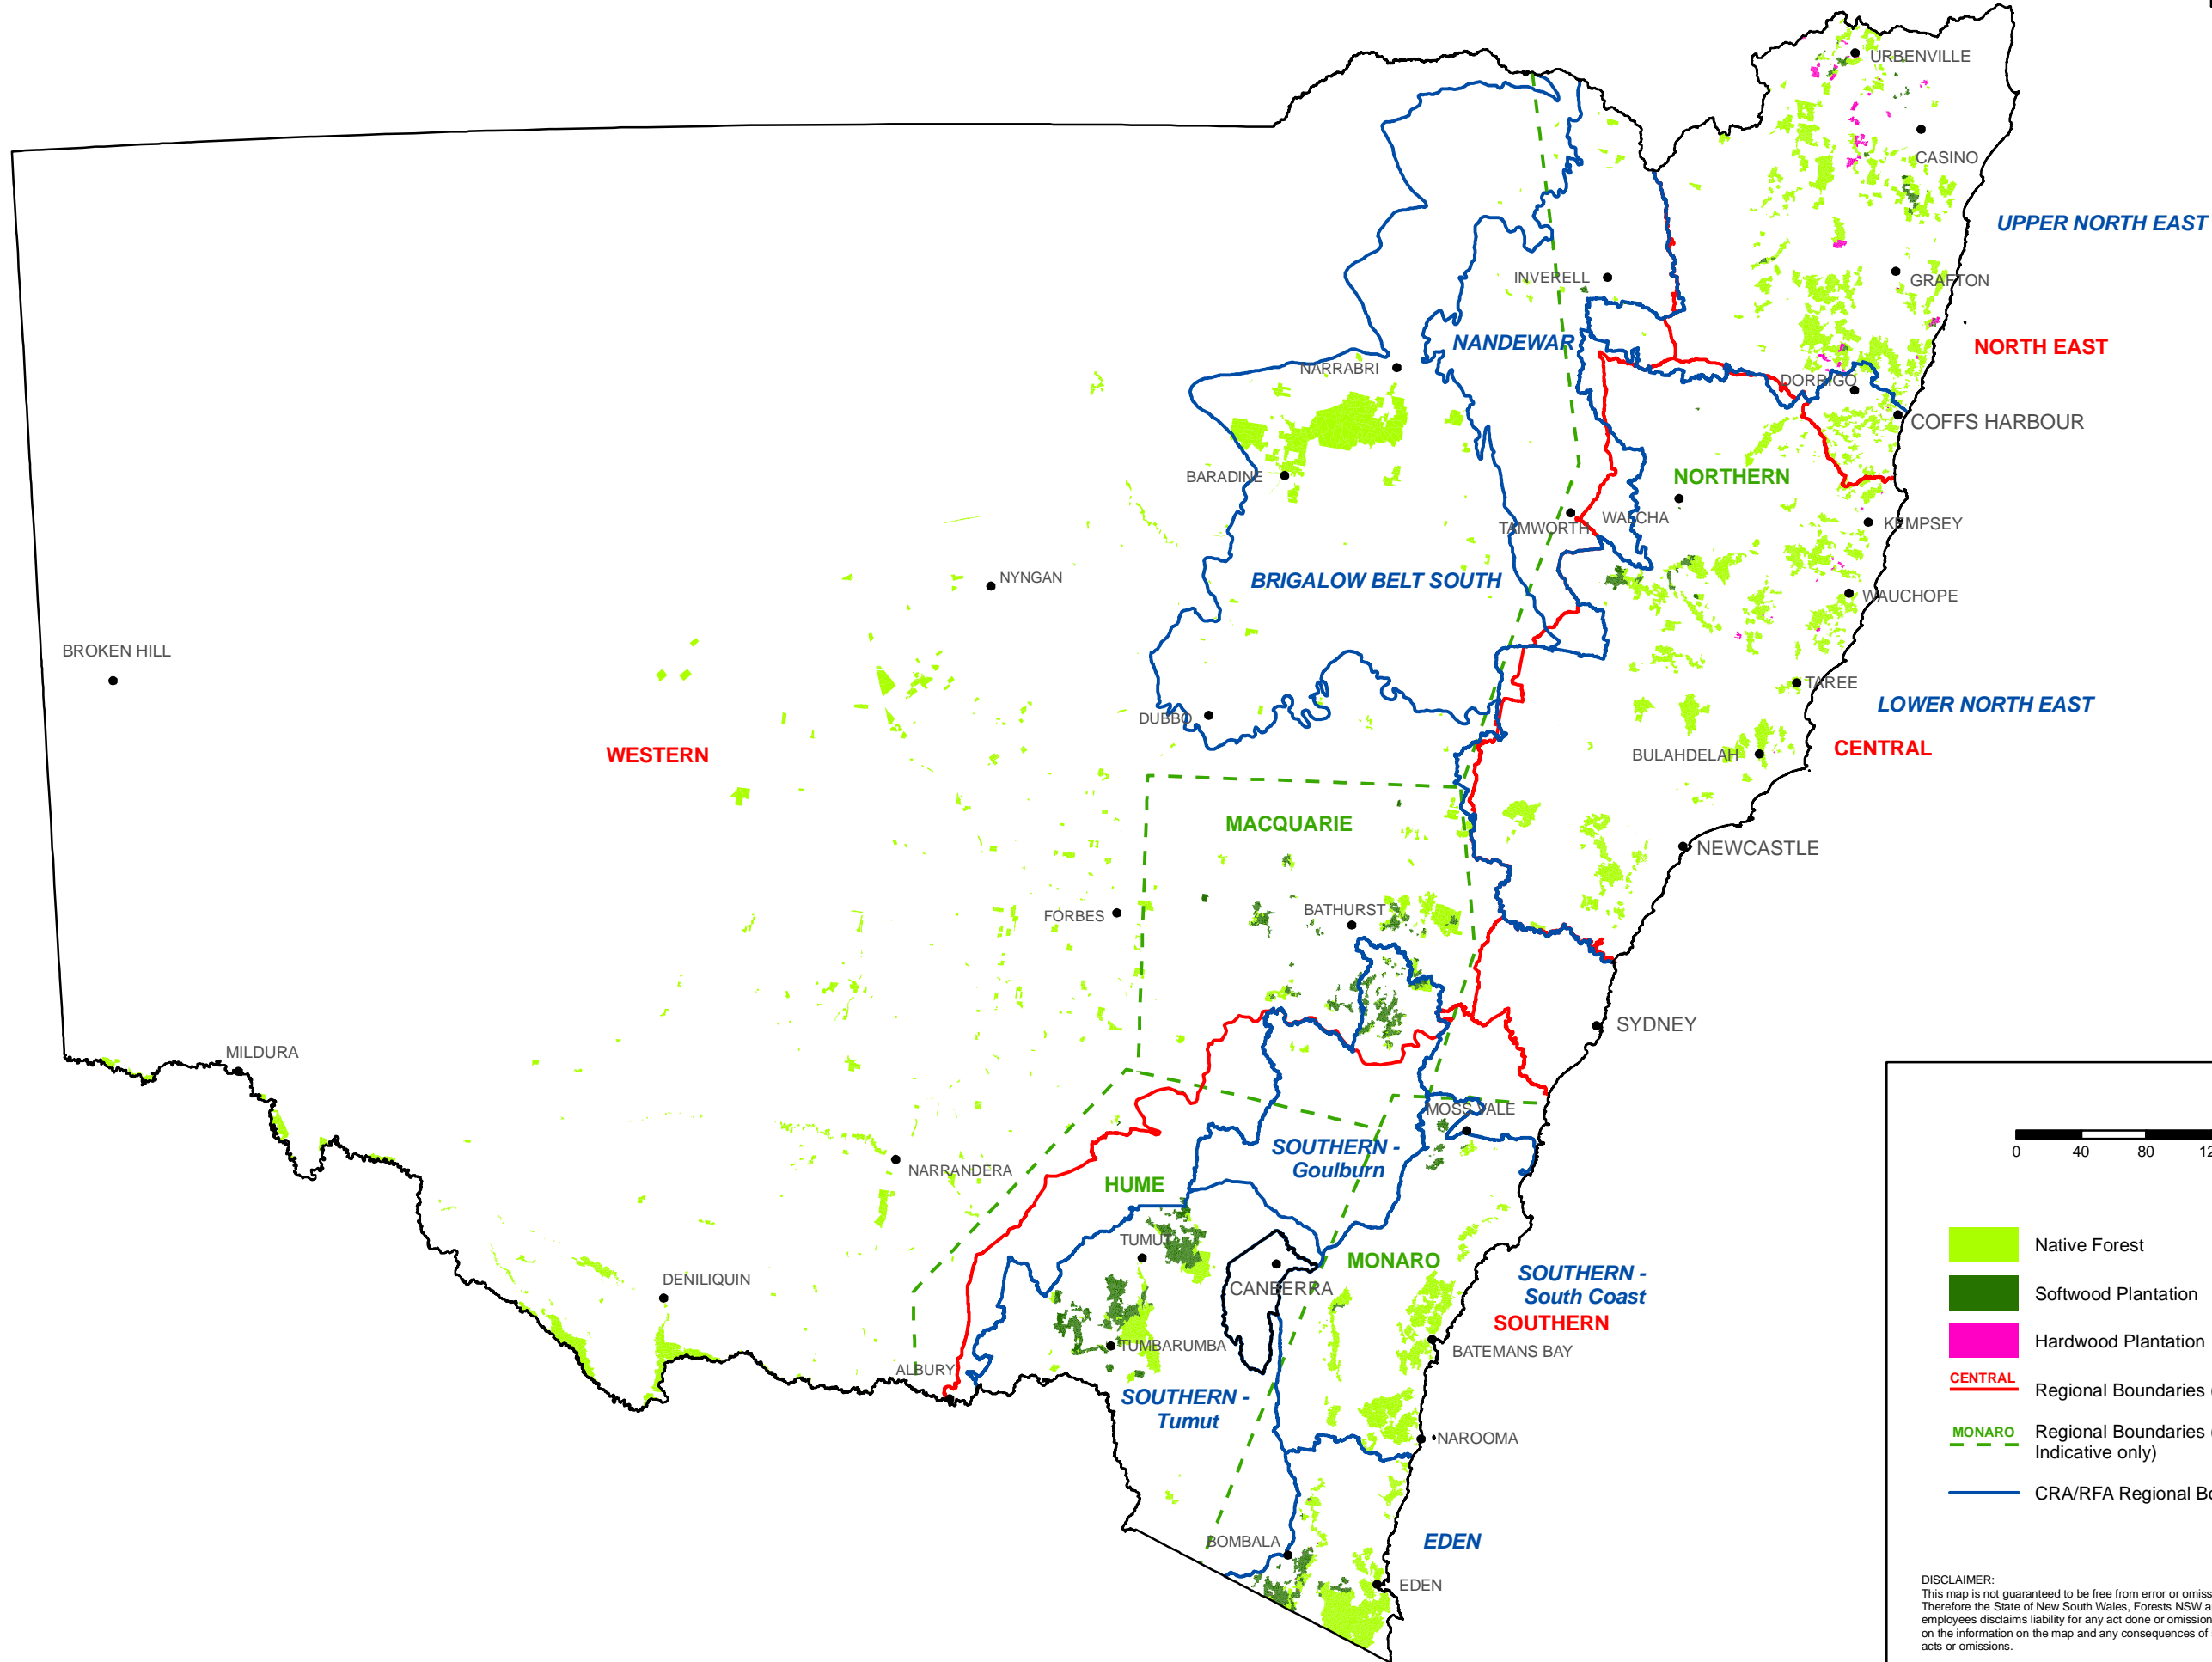

# STATE FOREST REGIONAL BOUNDARIES AND CRA/RFA REGIONAL BOUNDARIES

0 40 80 120 160 200 Kms

- Native Forest
- Softwood Plantation
- Hardwood Plantation
- CENTRAL Regional Boundaries (Native Forest Operation)
- MONARO Regional Boundaries (Planted Forest Operation - Indicative only)
- CRA/RFA Regional Boundaries

**DISCLAIMER:**  
This map is not guaranteed to be free from error or omission. Therefore the State of New South Wales, Forests NSW and its employees disclaims liability for any act done or omission made on the information on the map and any consequences of such acts or omissions.