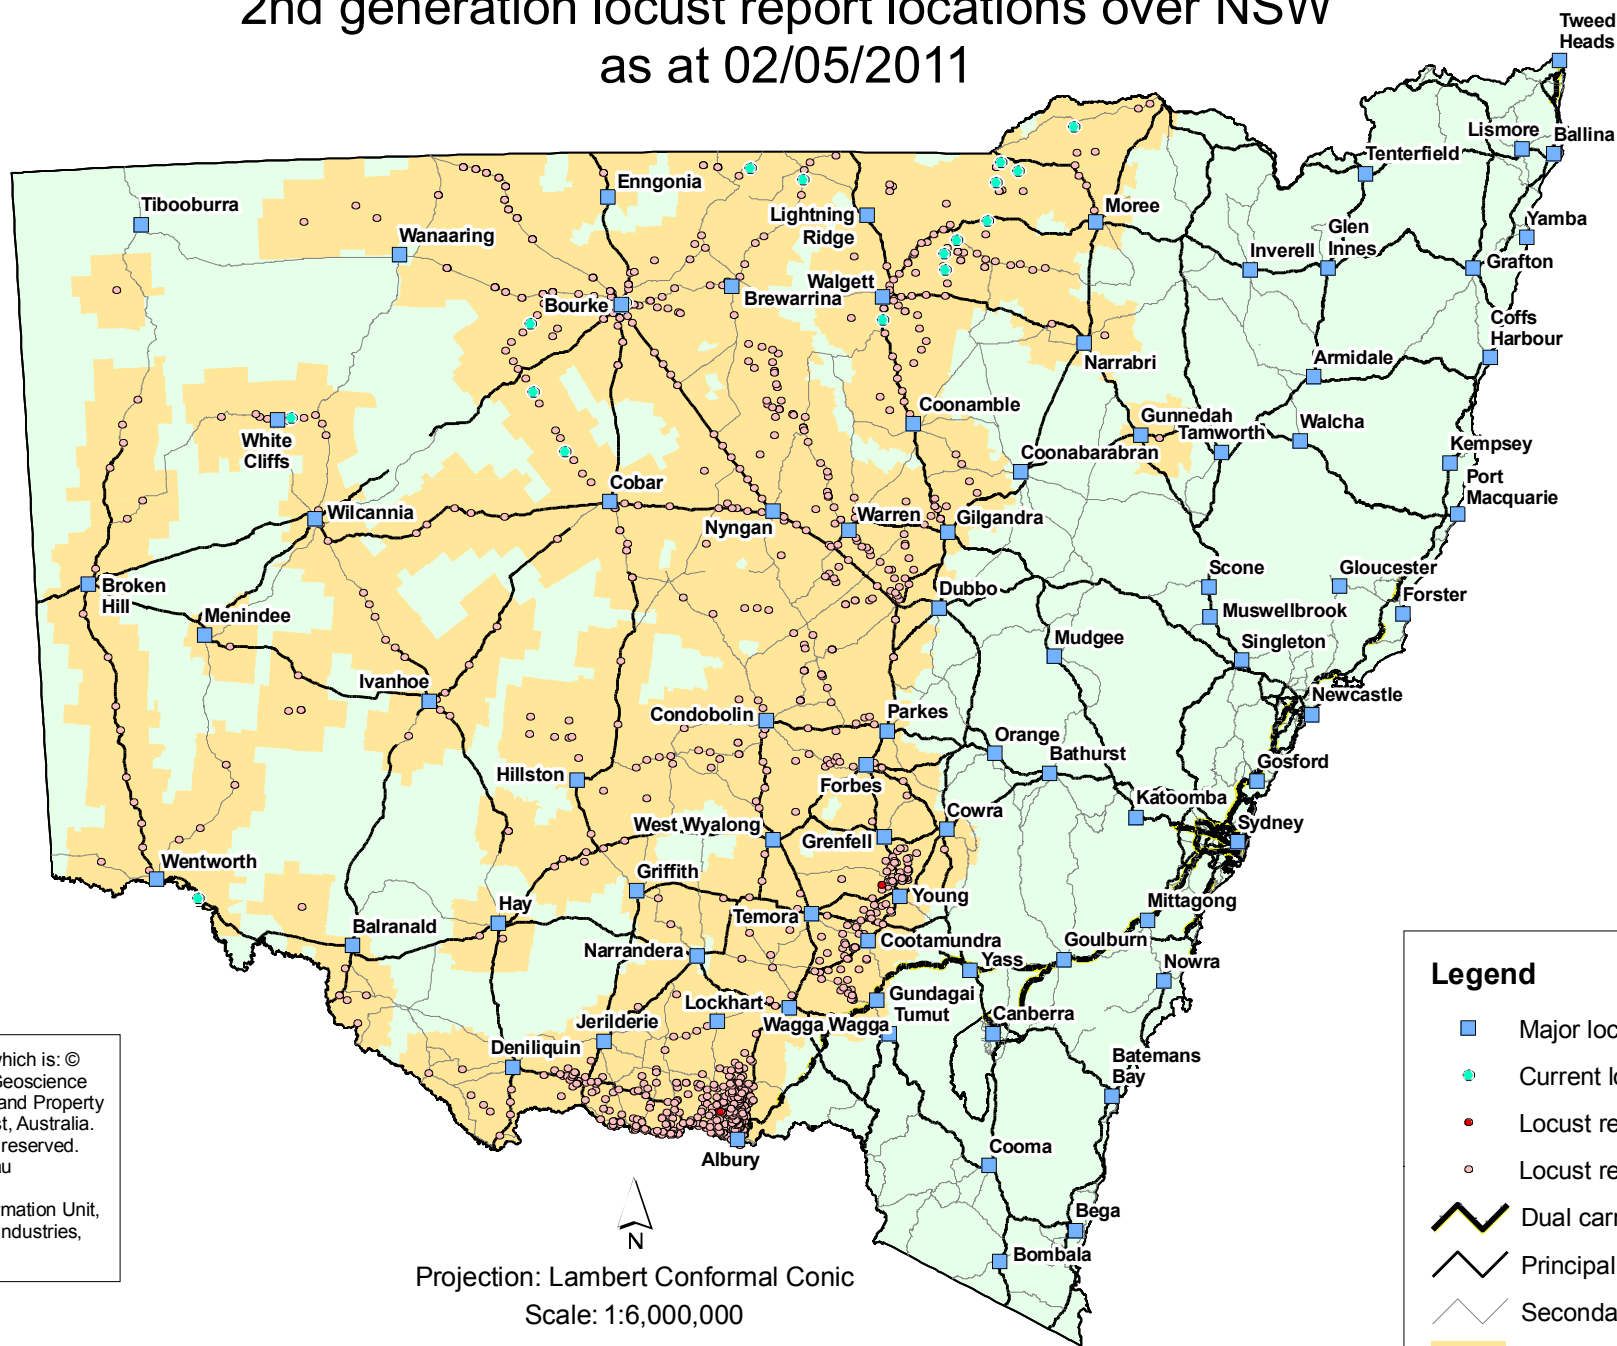

2nd generation locust report locations over NSW as at 02/05/2011

This map incorporates data which is: © Commonwealth of Australia (Geoscience Australia) 2006 and NSW Land and Property Management Authority, Bathurst, Australia. Crown Copyright ©. All rights reserved. www.lands.nsw.gov.au

Produced by the Resource Information Unit, NSW Department of Primary Industries, May 2011.

Legend

- Major localities
- Current locust swarms
- Locust reports (last week)
- Locust reports
- ▬ Dual carriageway
- ▬ Principal road
- ▬ Secondary road
- Locust activity