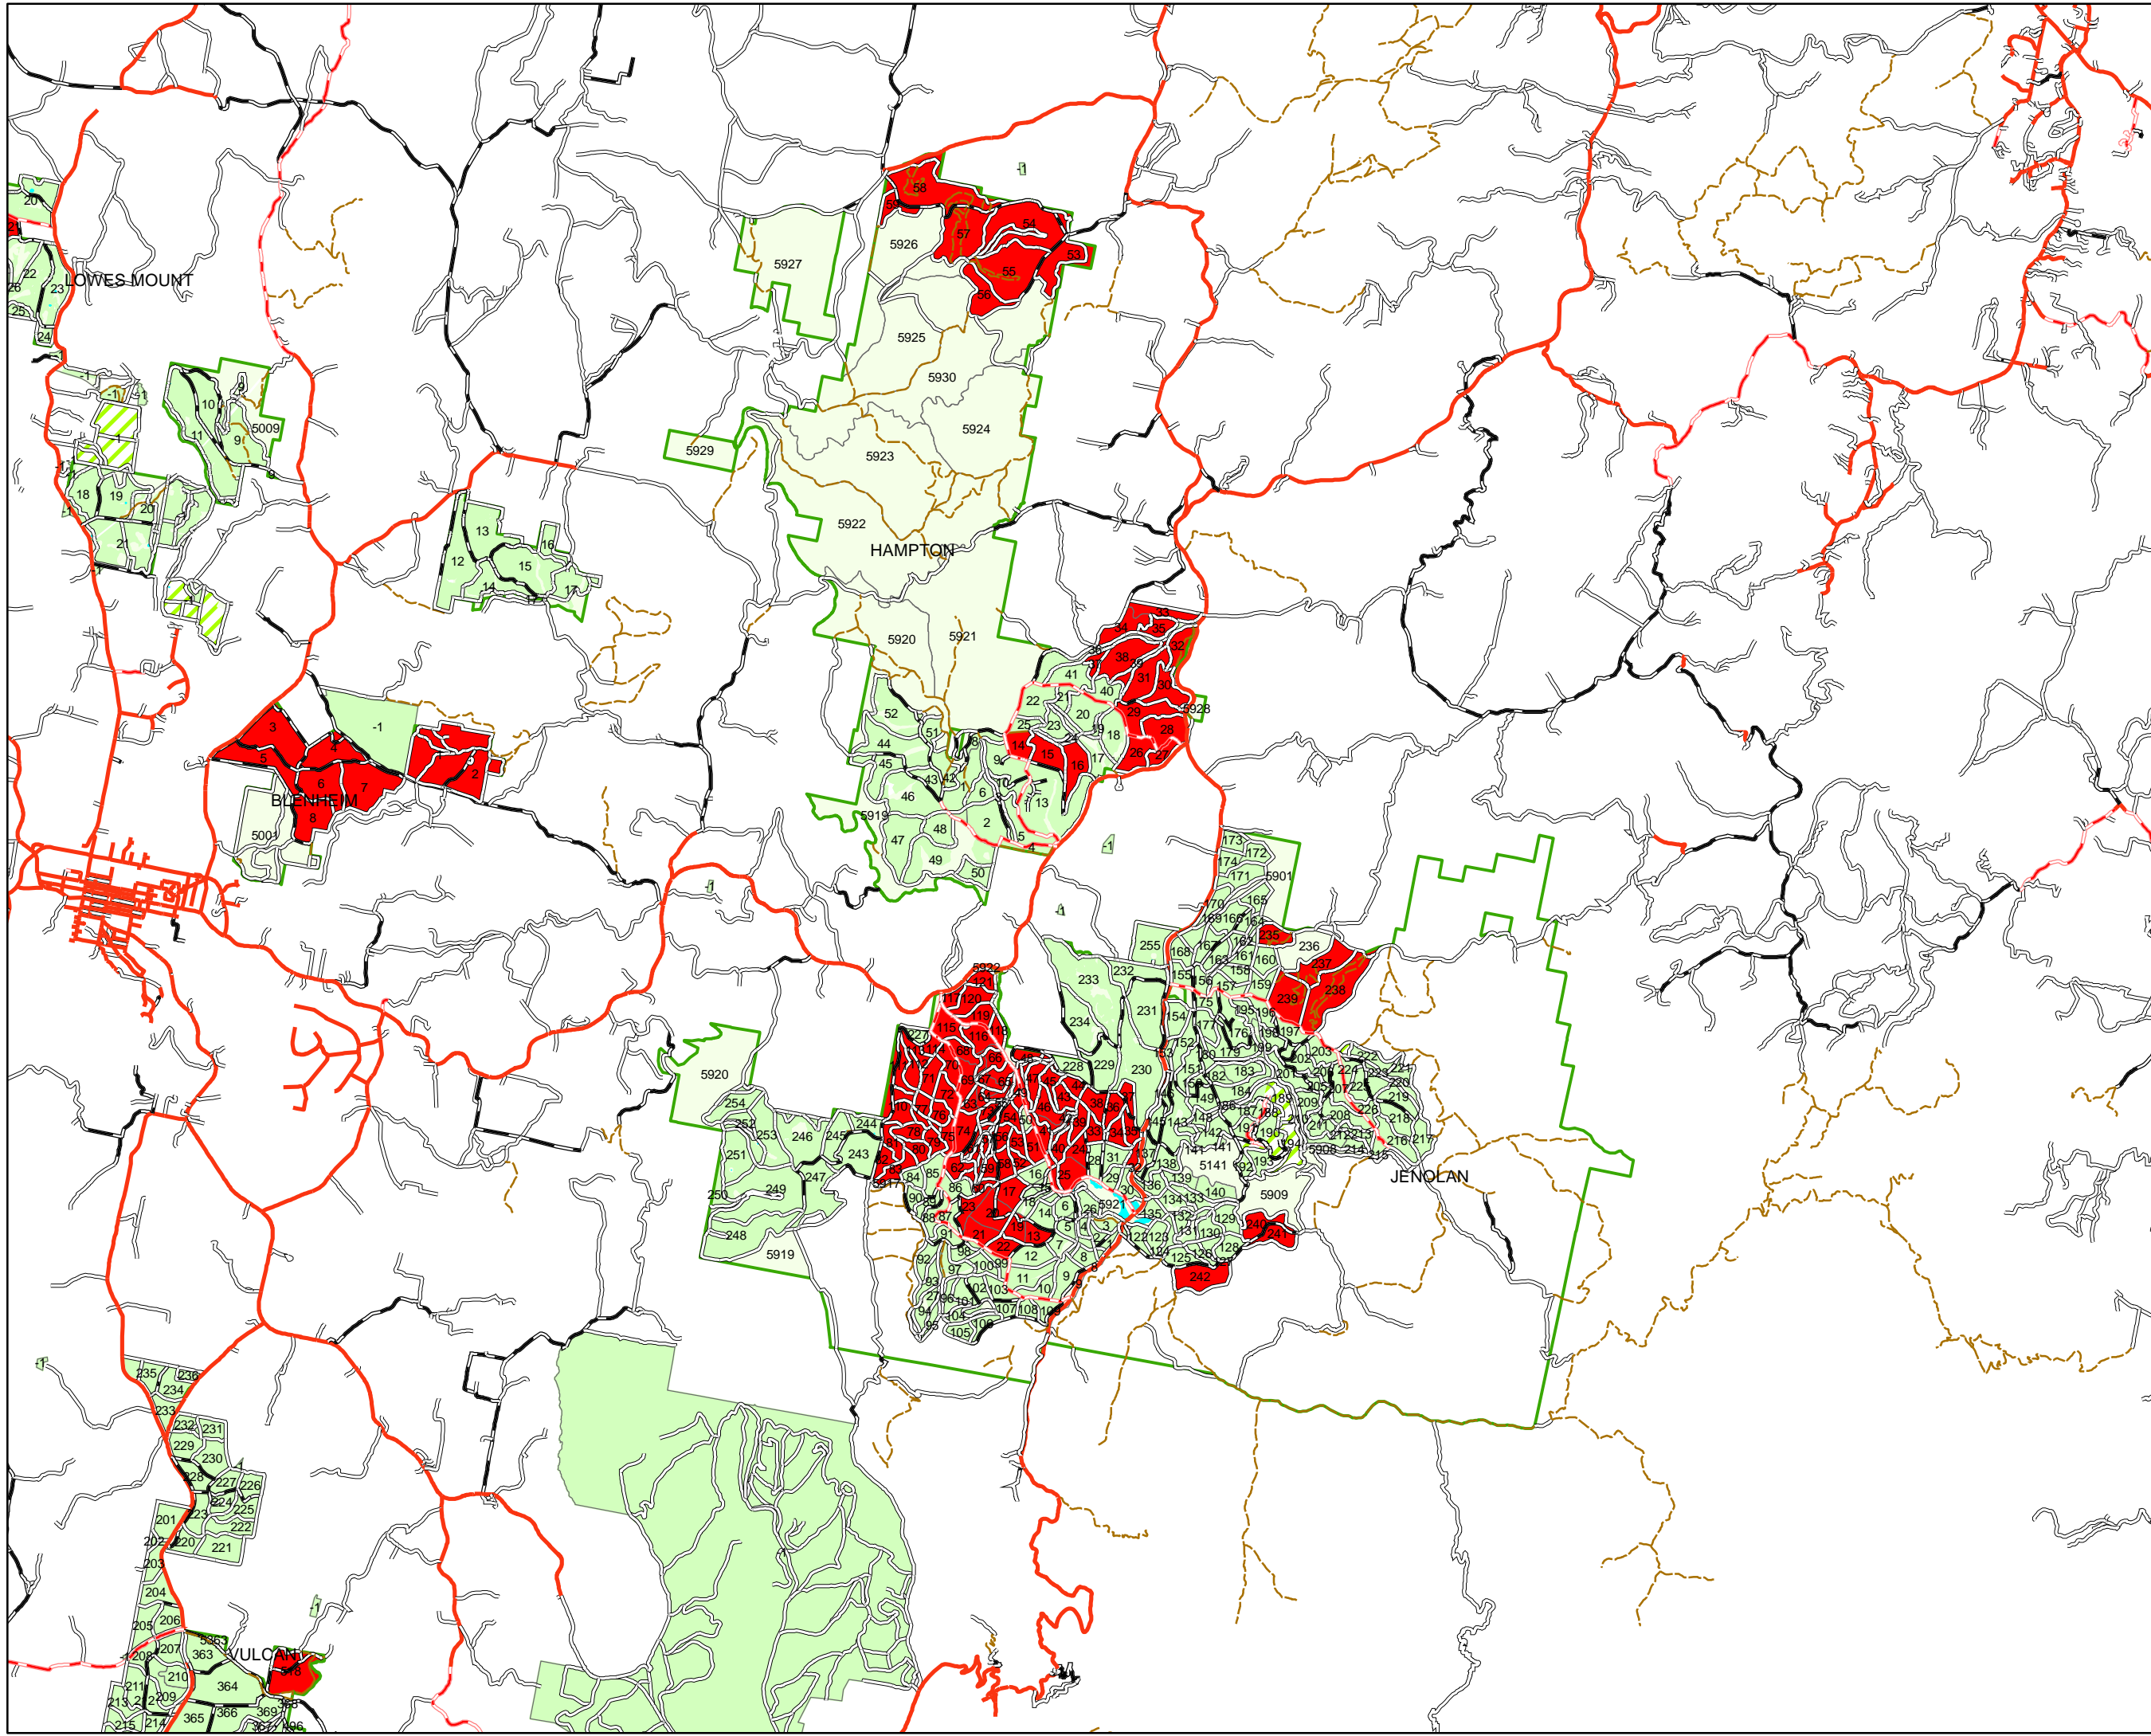

MPE_A3L06
Blenheim, Hampton,
Jenolan

1:100,000

- Sealed
- Major Gravel
- Minor Gravel
- Natural Surface
- 4 Wheel Drive Track
- State Forest Boundary
- Excluded Compartment
- Compartment
- Woody Vegetation
- Pine Plantation
- Hardwood Plantation
- Clearfall
- Water Body/Swamp