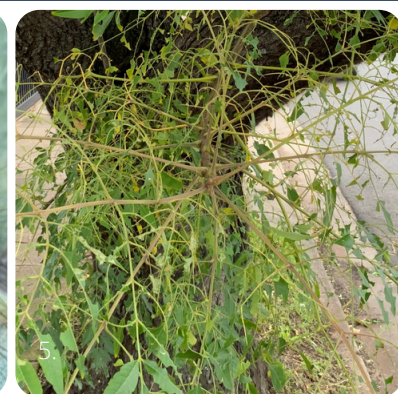

Report:

PROTECT WHAT WE LOVE!

Report any suspect signs to the Exotic Plant Pest Hotline on 1800 084 881, or send an email with photographs to biosecurity@dpi.nsw.gov.au

More information and online reporting: