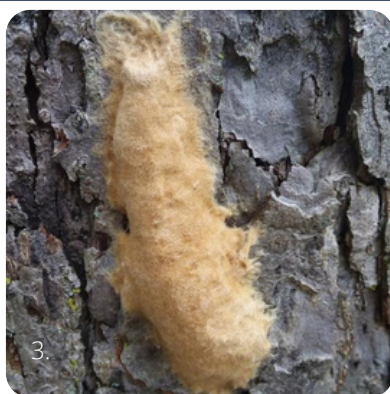

Report:

PROTECT WHAT WE LOVE!

Report any suspect signs to the Exotic Plant Pest Hotline on 1800 084 881, or send an email with photographs to biosecurity@dpi.nsw.gov.au

More information and online reporting: