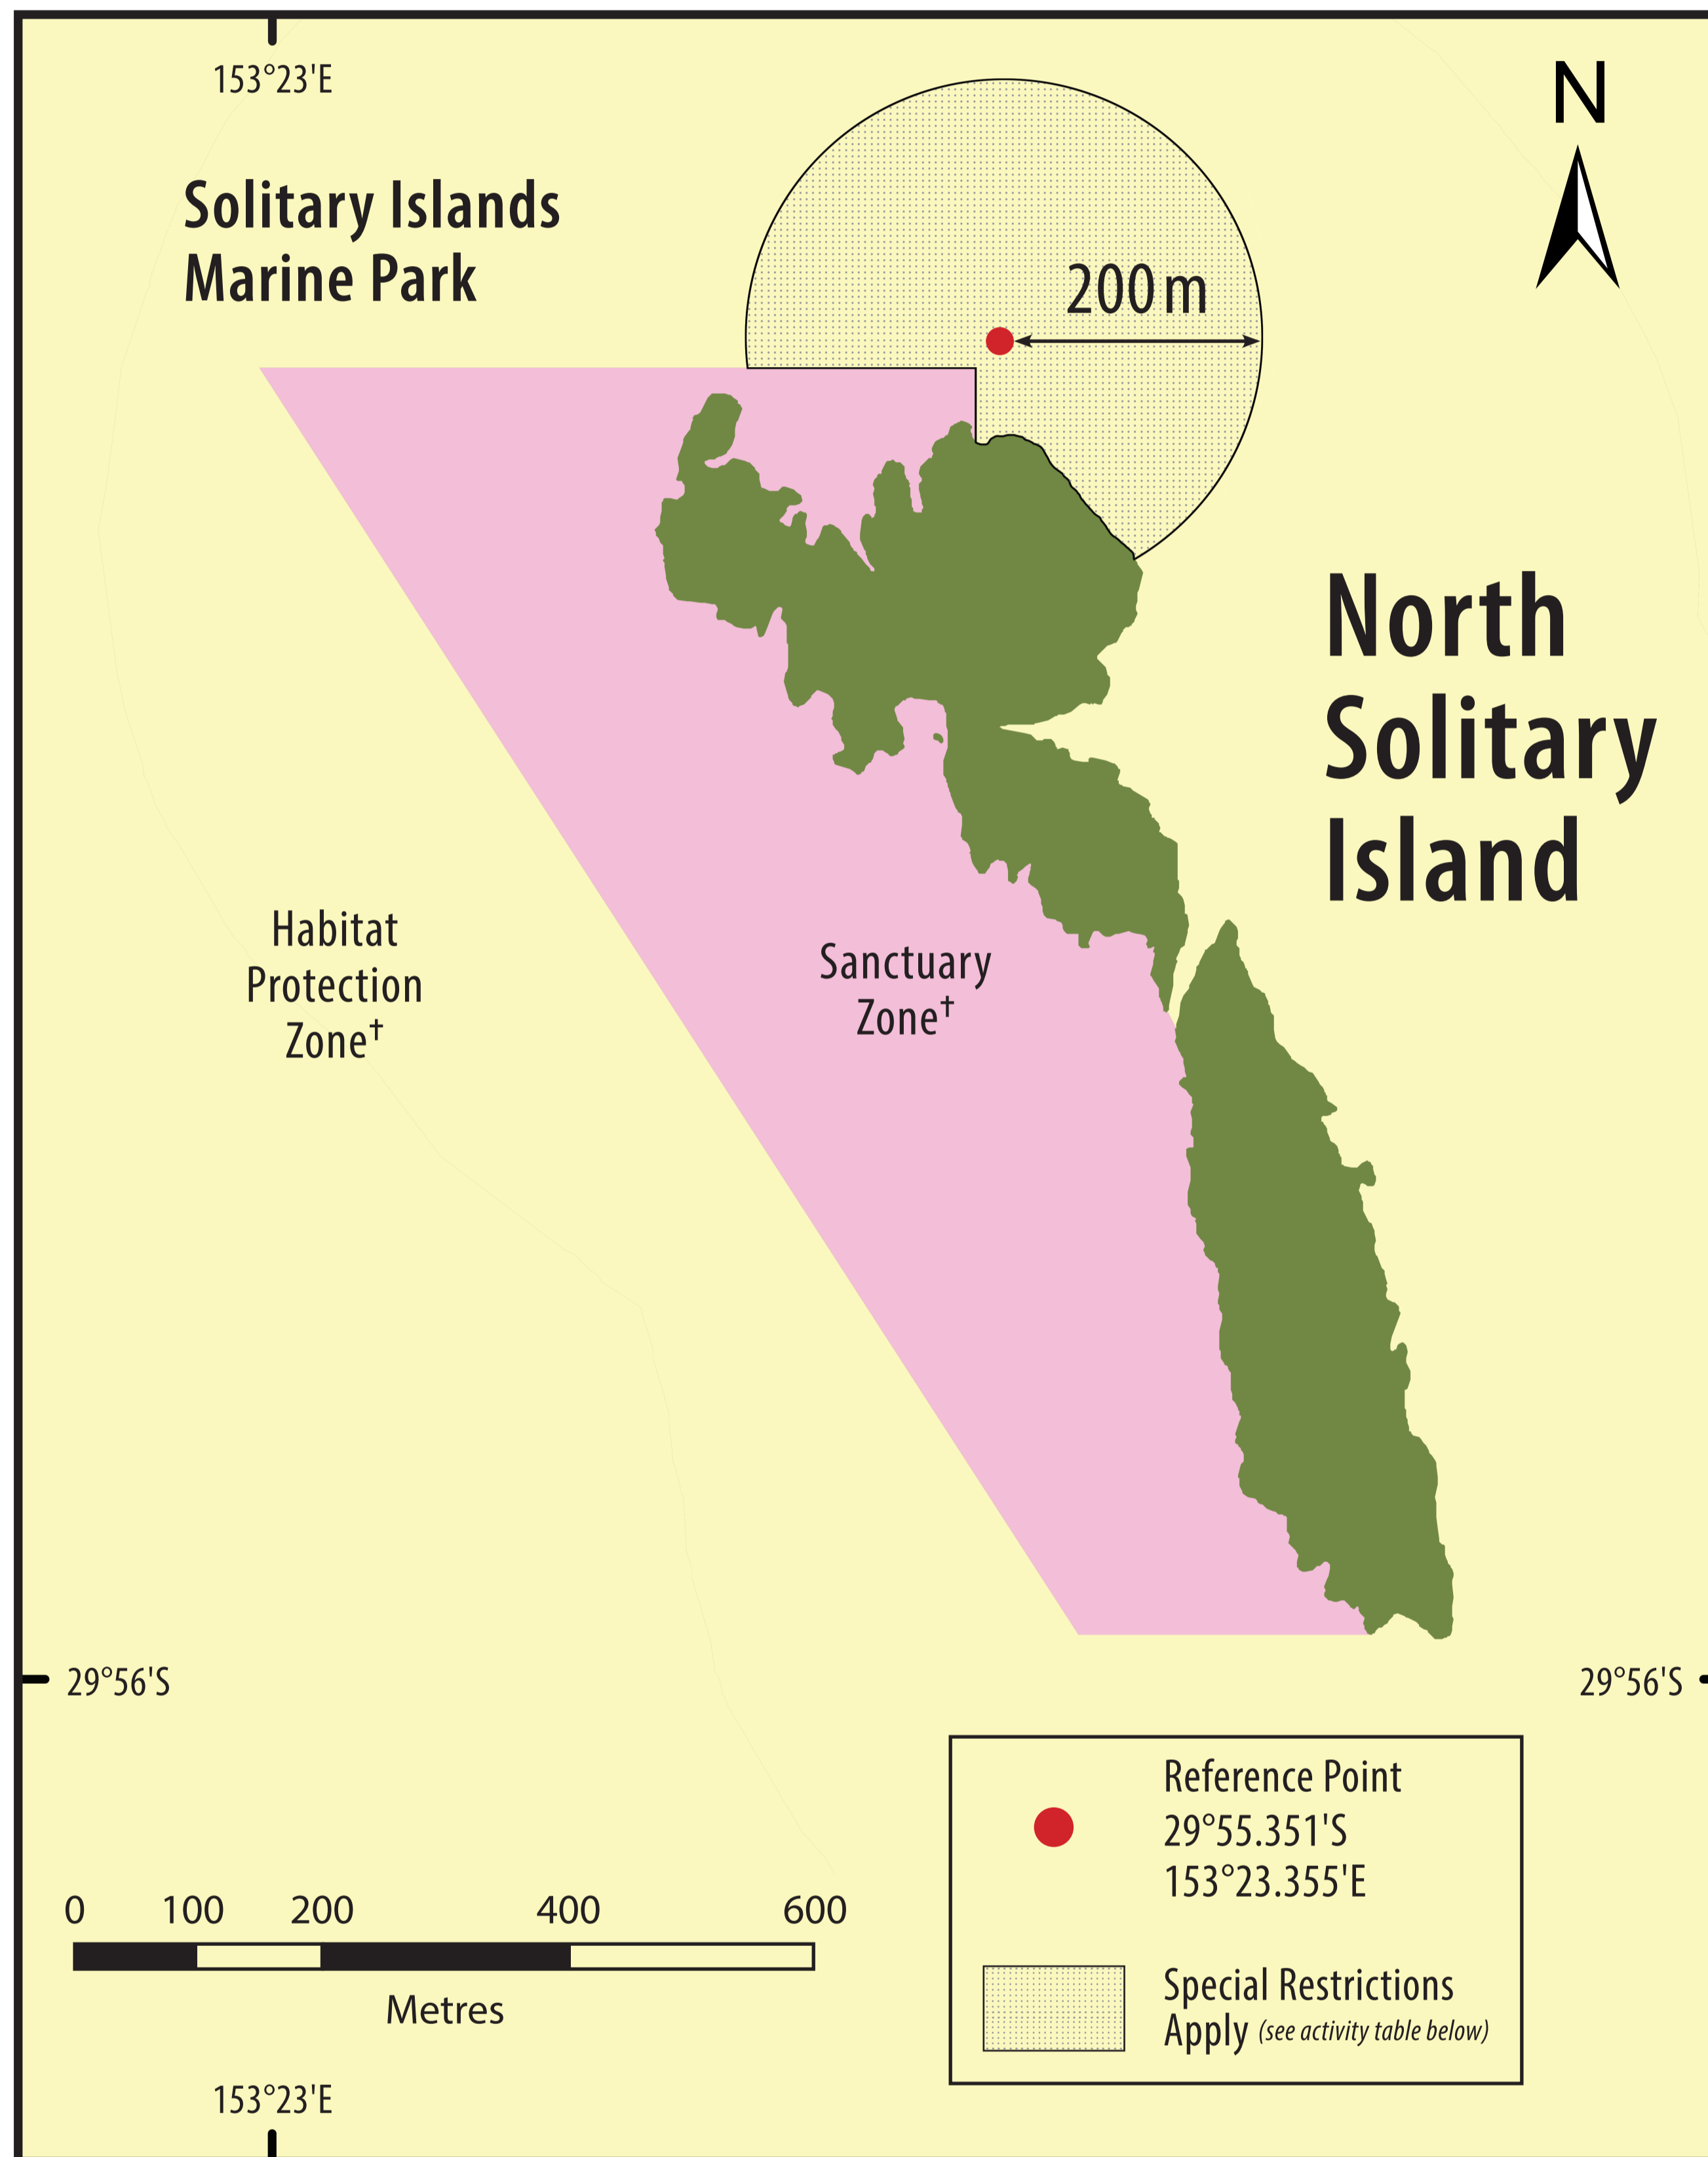

Department of
Primary Industries

RECREATIONAL FISHING RESTRICTIONS

North Solitary Island

Greynurse Shark aggregation site

Recreational line fishing restrictions

Datum WGS 84

Activity	Waters
Line fishing using bait *	✗ Prohibited
All other line fishing methods	✓ Permitted
<p>Note * Soft plastics, artificial and vegetable based baits permitted. General provisions of the <i>Marine Parks Act 1997</i>, <i>Marine Parks Regulation 2009</i>, <i>Fisheries Management Act 1994</i> and <i>Fisheries Management (General) Regulation 2010</i> also apply. † Refer to the <i>Marine Parks (Zoning Plan) Regulation 1999</i> for full details of activities permitted within the Solitary Islands Marine Park.</p>	

Report illegal fishing activity to
Fishers' Watch on 1800 043 536