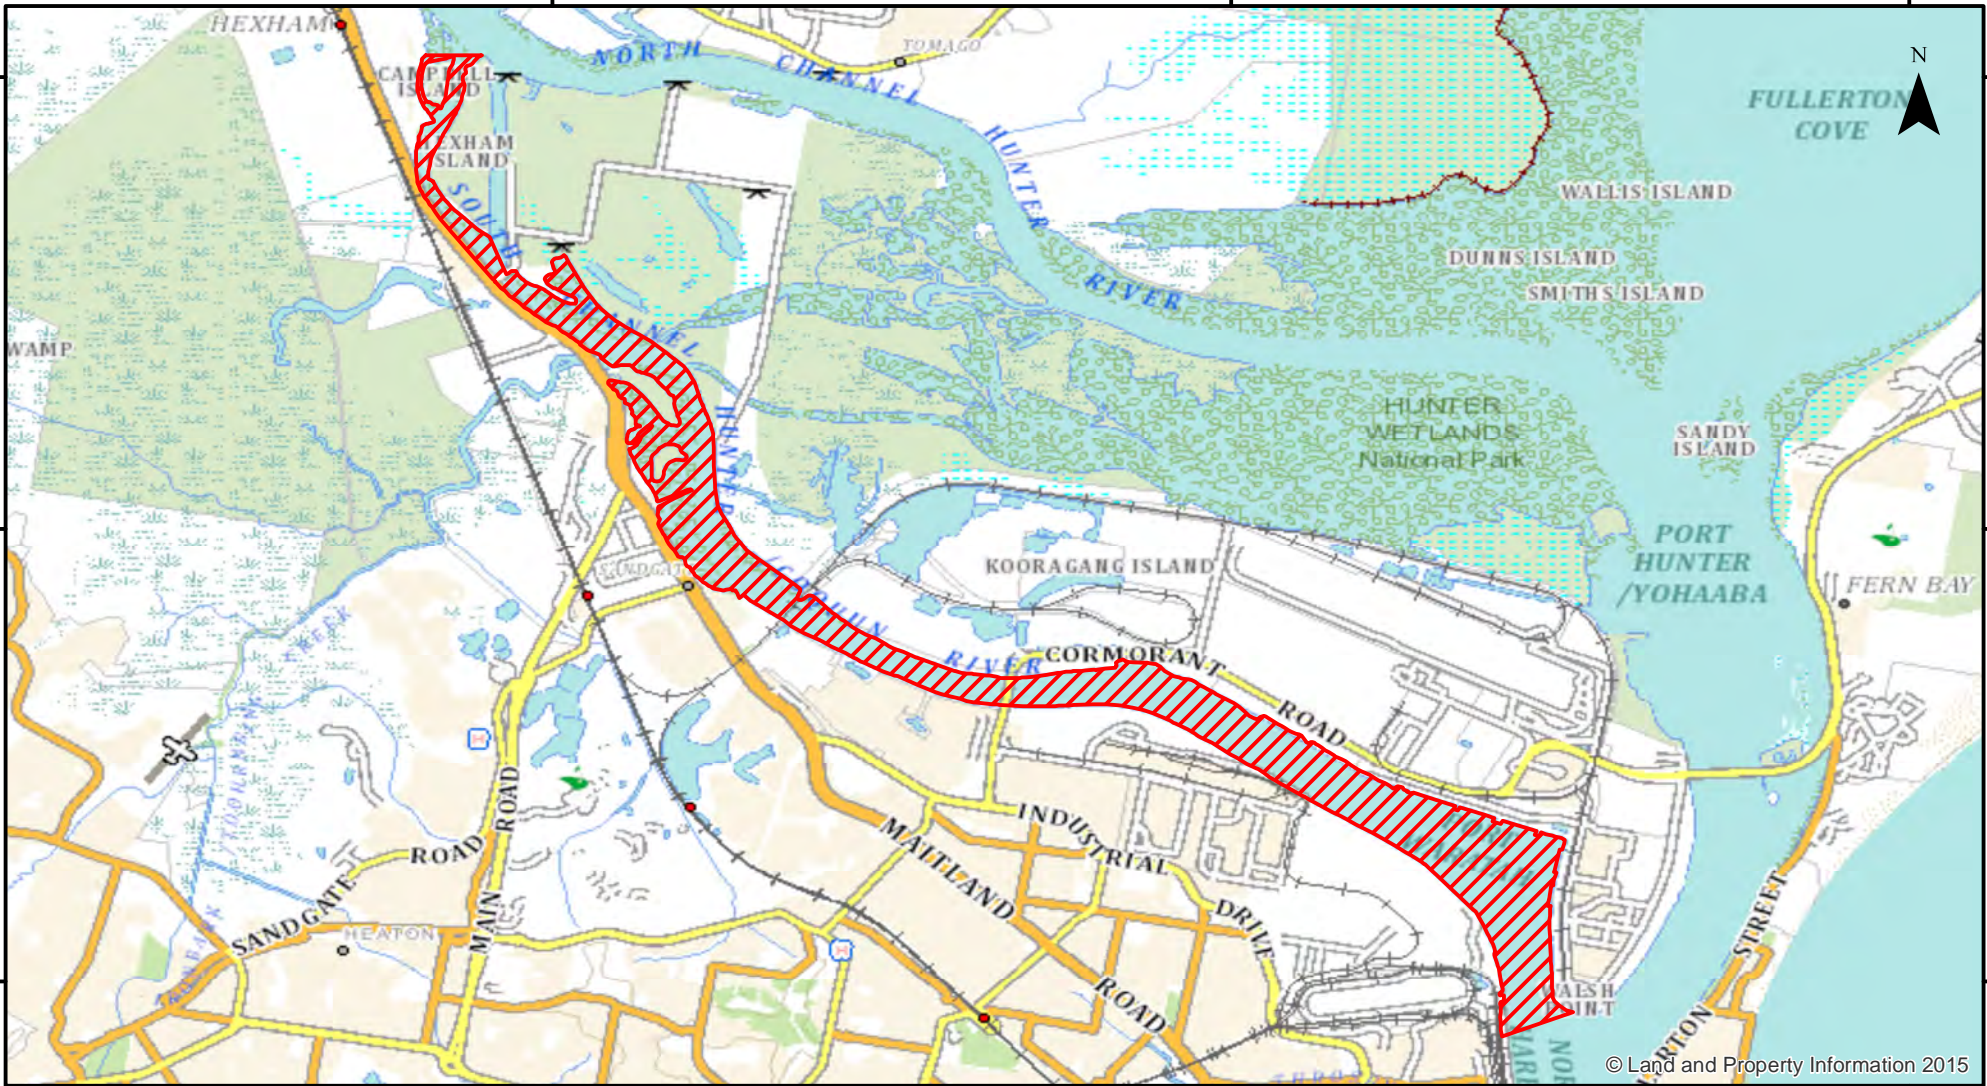

Estuary General - Hunter River (South Channel) - Shellfish

151°42'0"E

151°45'0"E

151°48'0"E

32°50'0"S

32°50'0"S

32°52'0"S

32°52'0"S

32°54'0"S

32°54'0"S

© Land and Property Information 2015

151°42'0"E

151°45'0"E

151°48'0"E

Closure

NSW DPI 17 October 2017
Coordinates are shown in WGS84

Kilometers

© Land and Property Information 2015

Notice to Map Users

Additional closures may apply. Primary Industries and its employees disclaim all liability for any actions or consequences arising from the use of this information. This map is not to be used for navigational purposes as it is indicative only and not guaranteed to be free of error or omission.