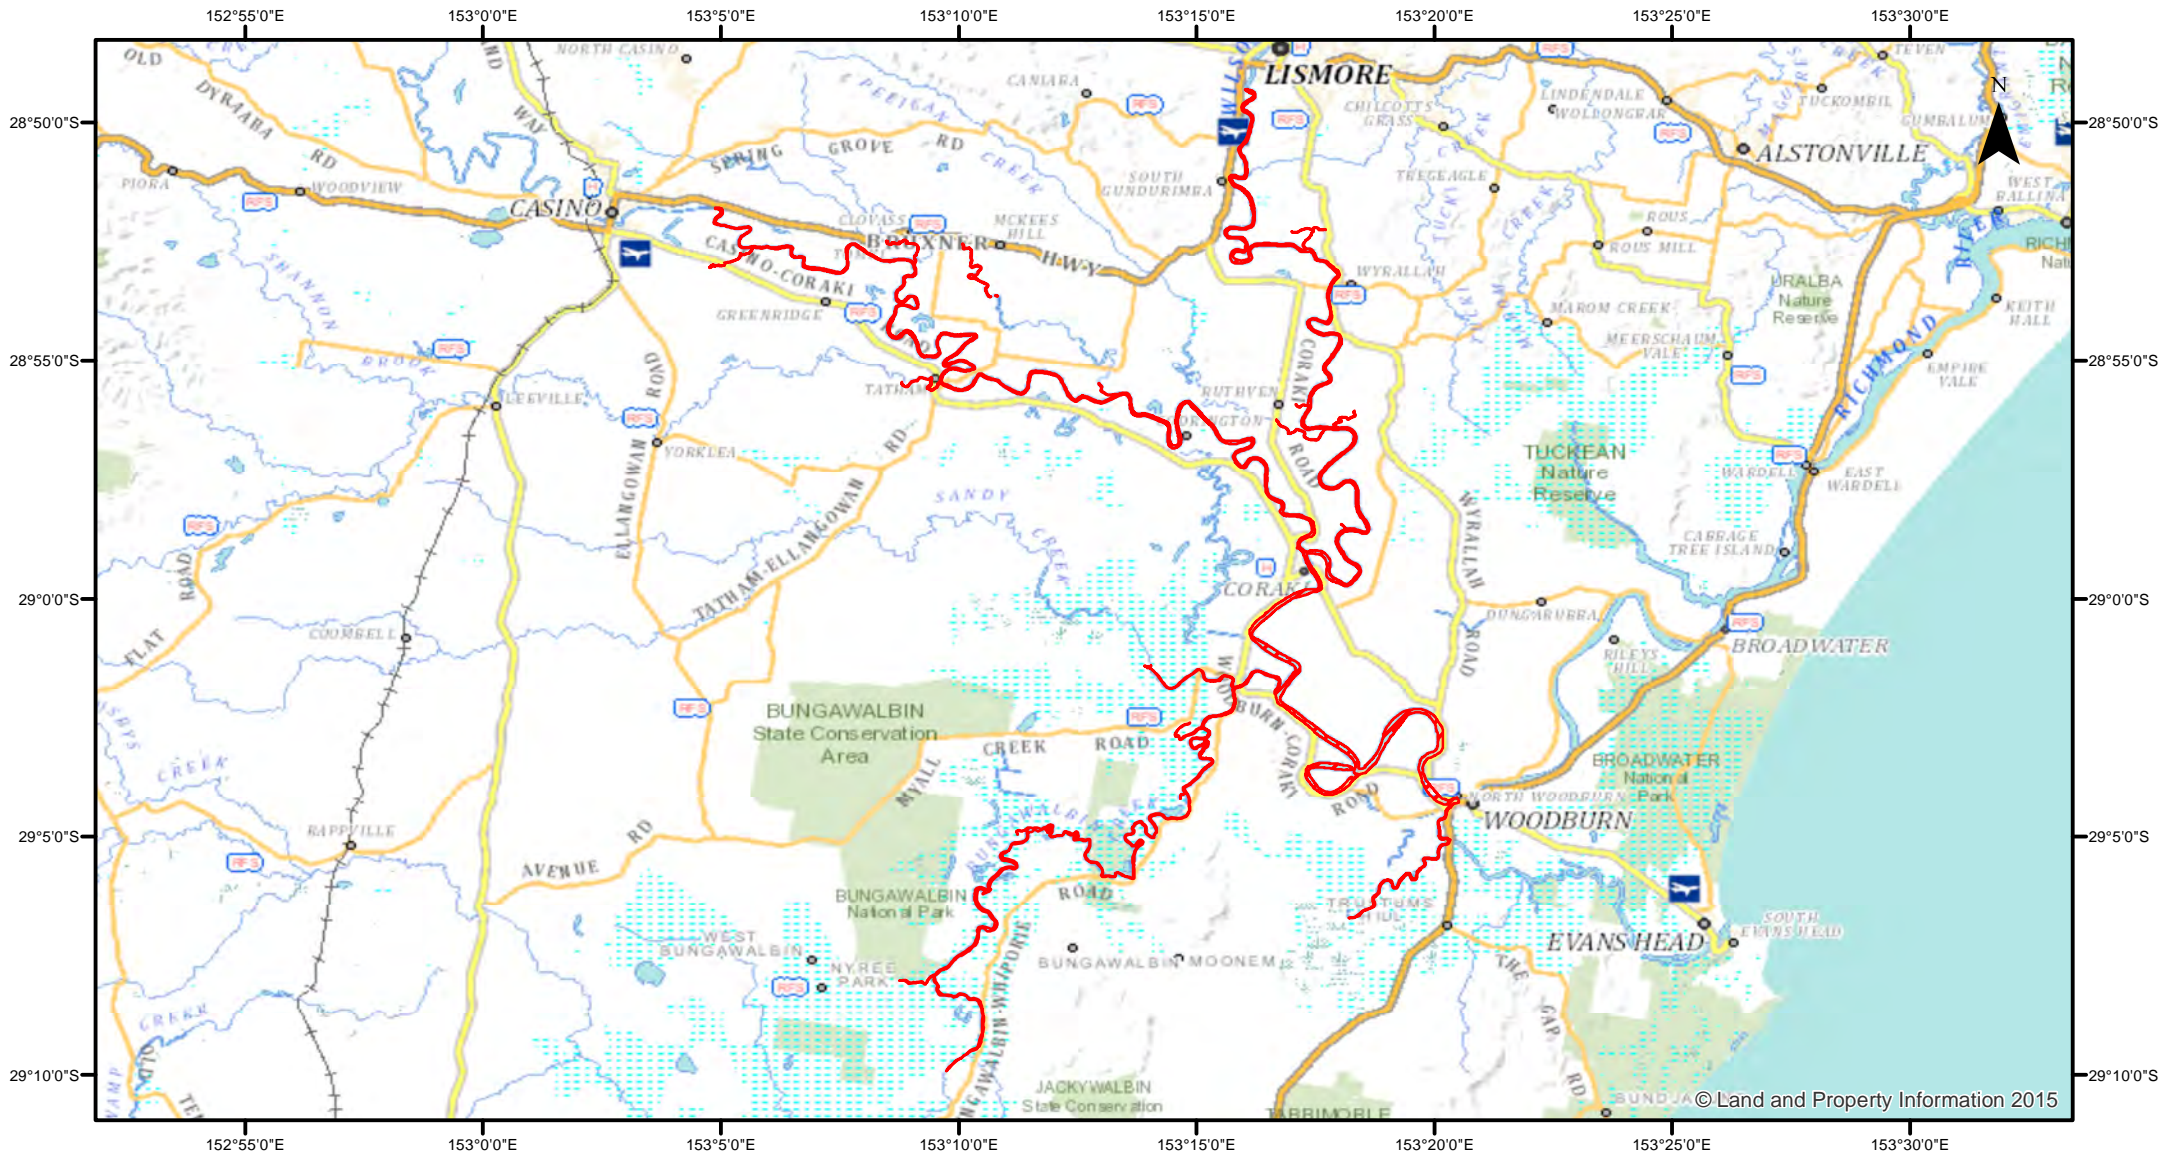

Estuary General - Richmond River - Nets

Closure

NSW DPI 6 July 2017

Coordinates are shown in WGS84

Notice to Map Users

Additional closures may apply. Primary Industries and its employees disclaim all liability for any actions or consequences arising from the use of this information. This map is not to be used for navigational purposes as it is indicative only and not guaranteed to be free of error or omission.

© Land and Property Information 2015