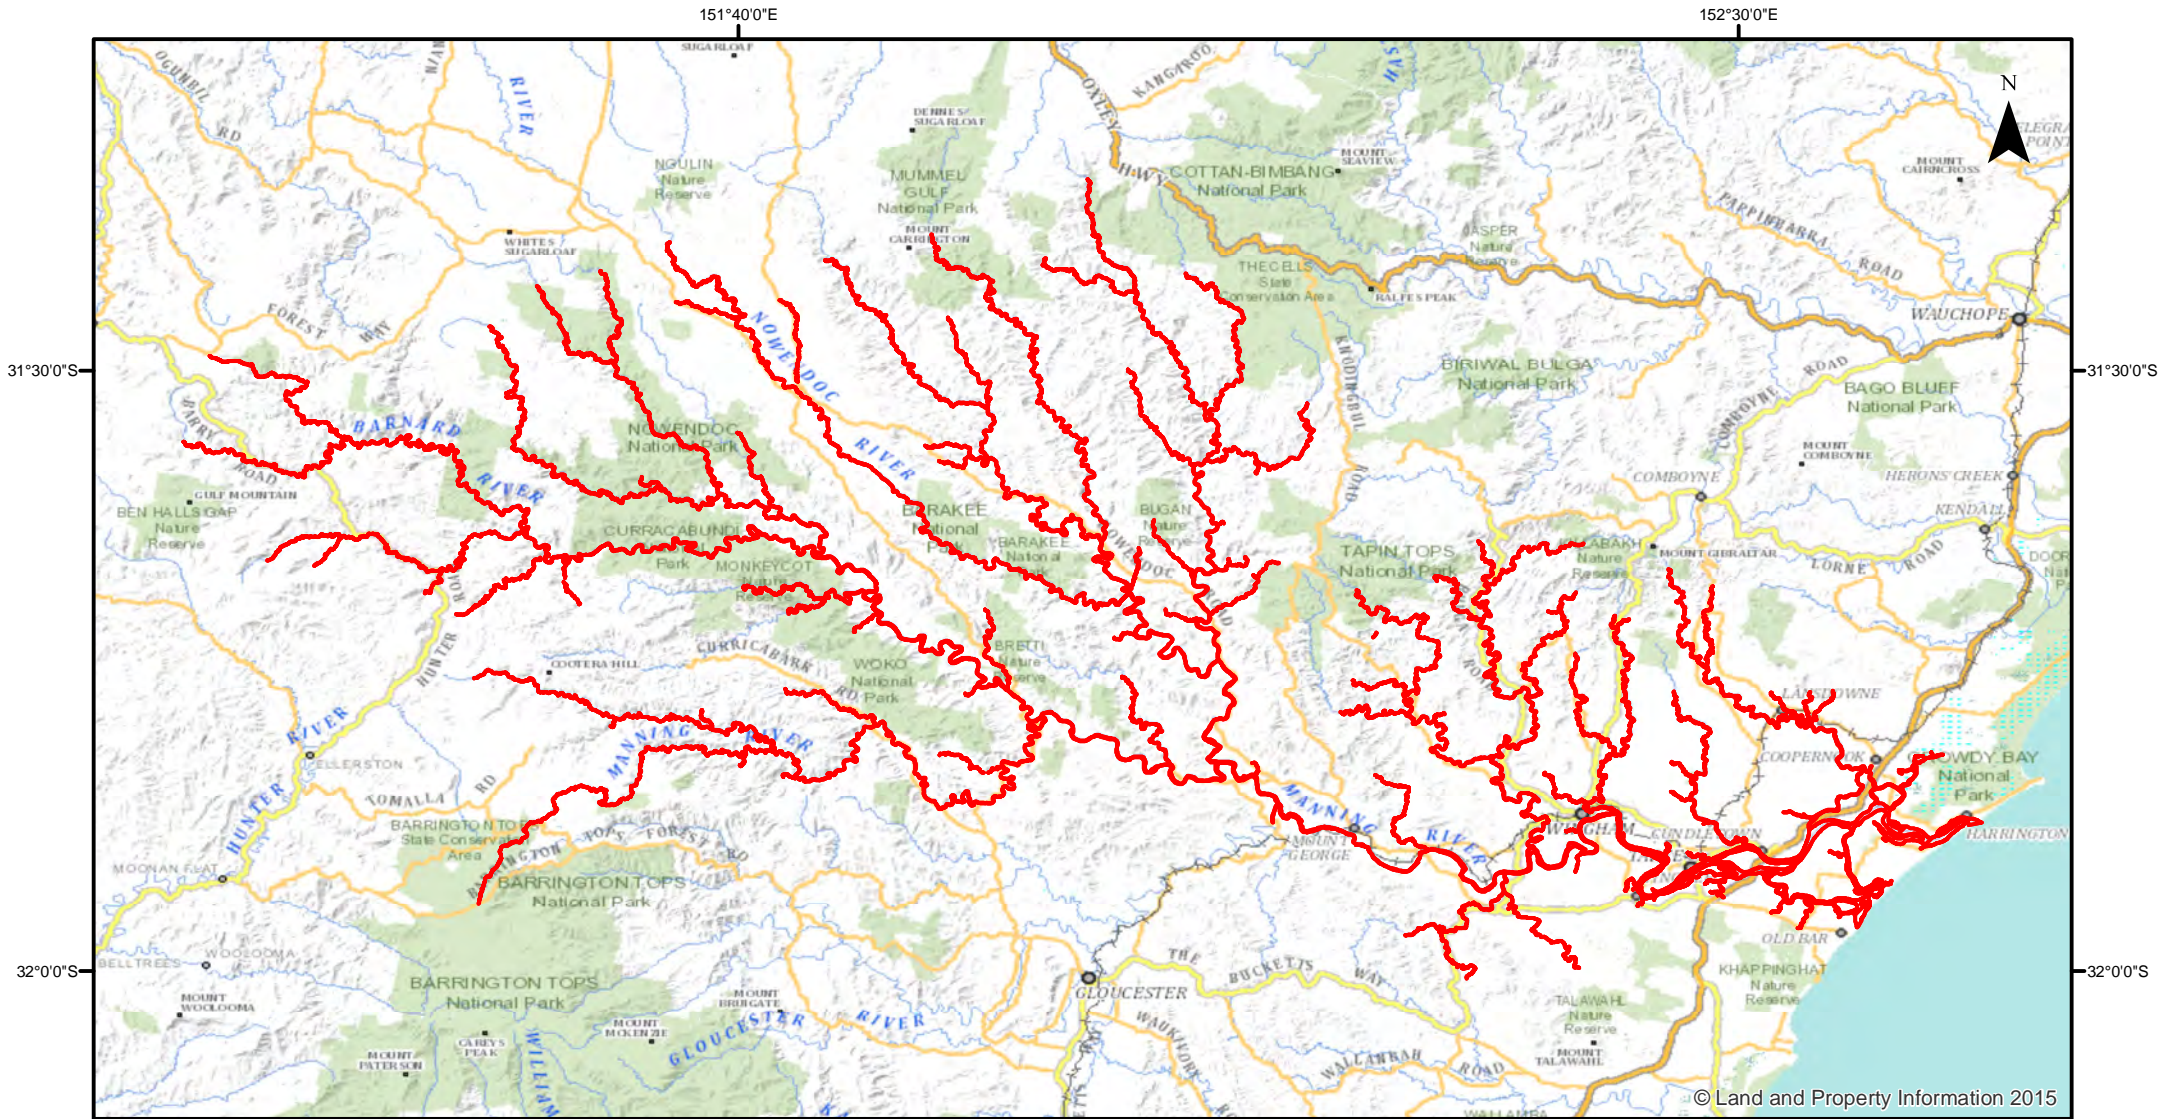

Estuary General - Manning River - Weekend Netting

© Land and Property Information 2015

Closure

NSW DPI 21 July 2017
Coordinates are shown in WGS84

© Land and Property Information 2015

Notice to Map Users

Additional closures may apply. Primary Industries and its employees disclaim all liability for any actions or consequences arising from the use of this information. This map is not to be used for navigational purposes as it is indicative only and not guaranteed to be free of error or omission.