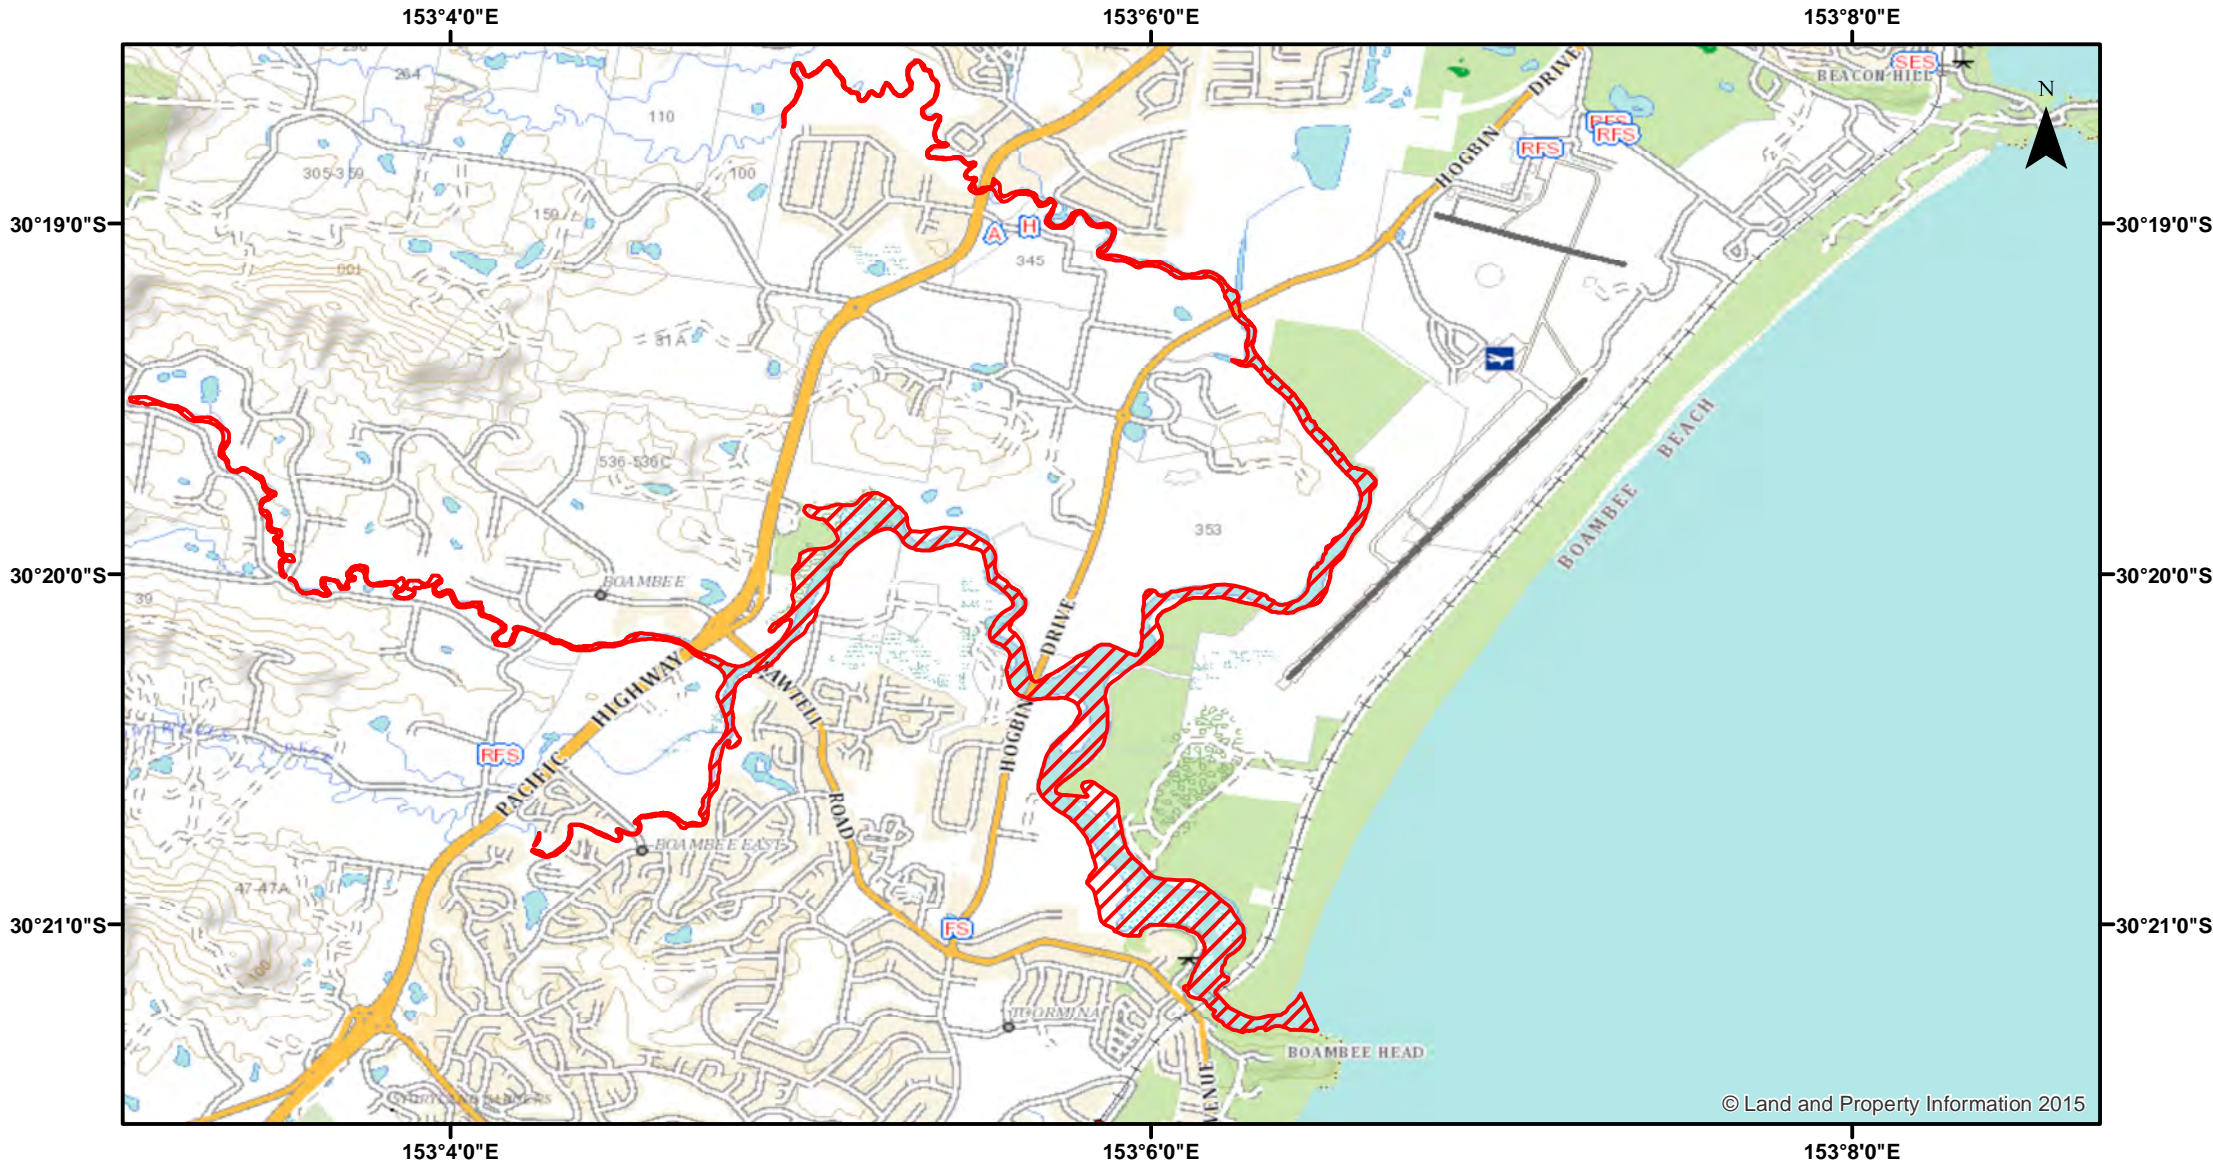

Spearfishing - Boambee Creek

© Land and Property Information 2015

Closure

NSW DPI 21 March 2018
Coordinates are shown in WGS84

Notice to Map Users
Additional closures may apply. Primary Industries and its employees disclaim all liability for any actions or consequences arising from the use of this information. This map is not to be used for navigational purposes as it is indicative only and not guaranteed to be free of error or omission.

Closed Waters
The whole of the waters of Boambee Creek, together with all its tributaries extending from the South Pacific Ocean upwards to its source.

© Land and Property Information 2015