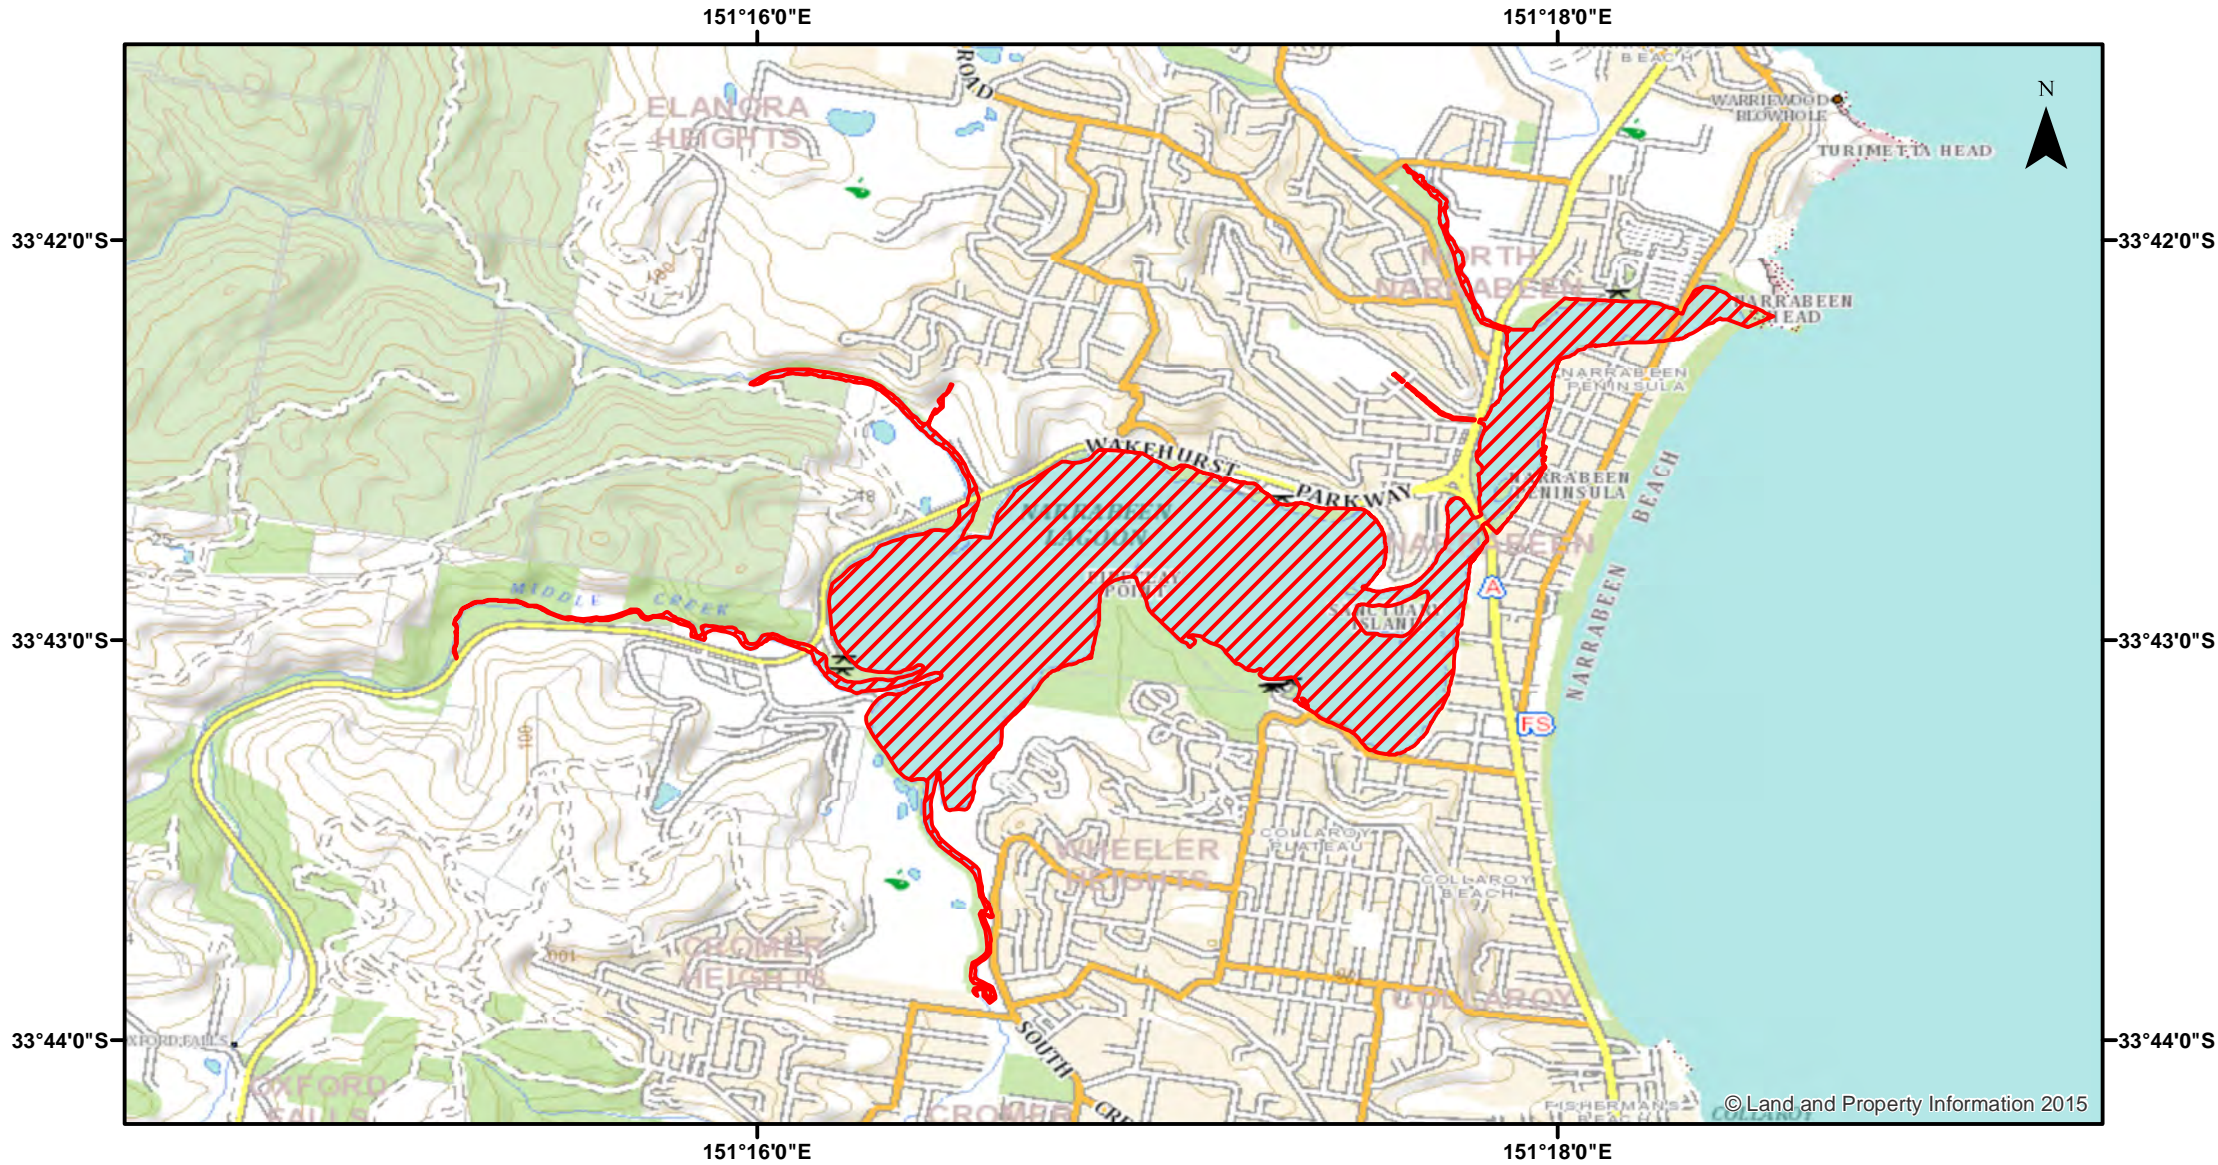

Spearfishing - Narrabeen Lake

Closure

NSW DPI 23 March 2018

Coordinates are shown in WGS84

Notice to Map Users
Additional closures may apply. Primary Industries and its employees disclaim all liability for any actions or consequences arising from the use of this information. This map is not to be used for navigational purposes as it is indicative only and not guaranteed to be free of error or omission.

Closed Waters
The whole of the waters of Narrabeen Lake and its tributaries.