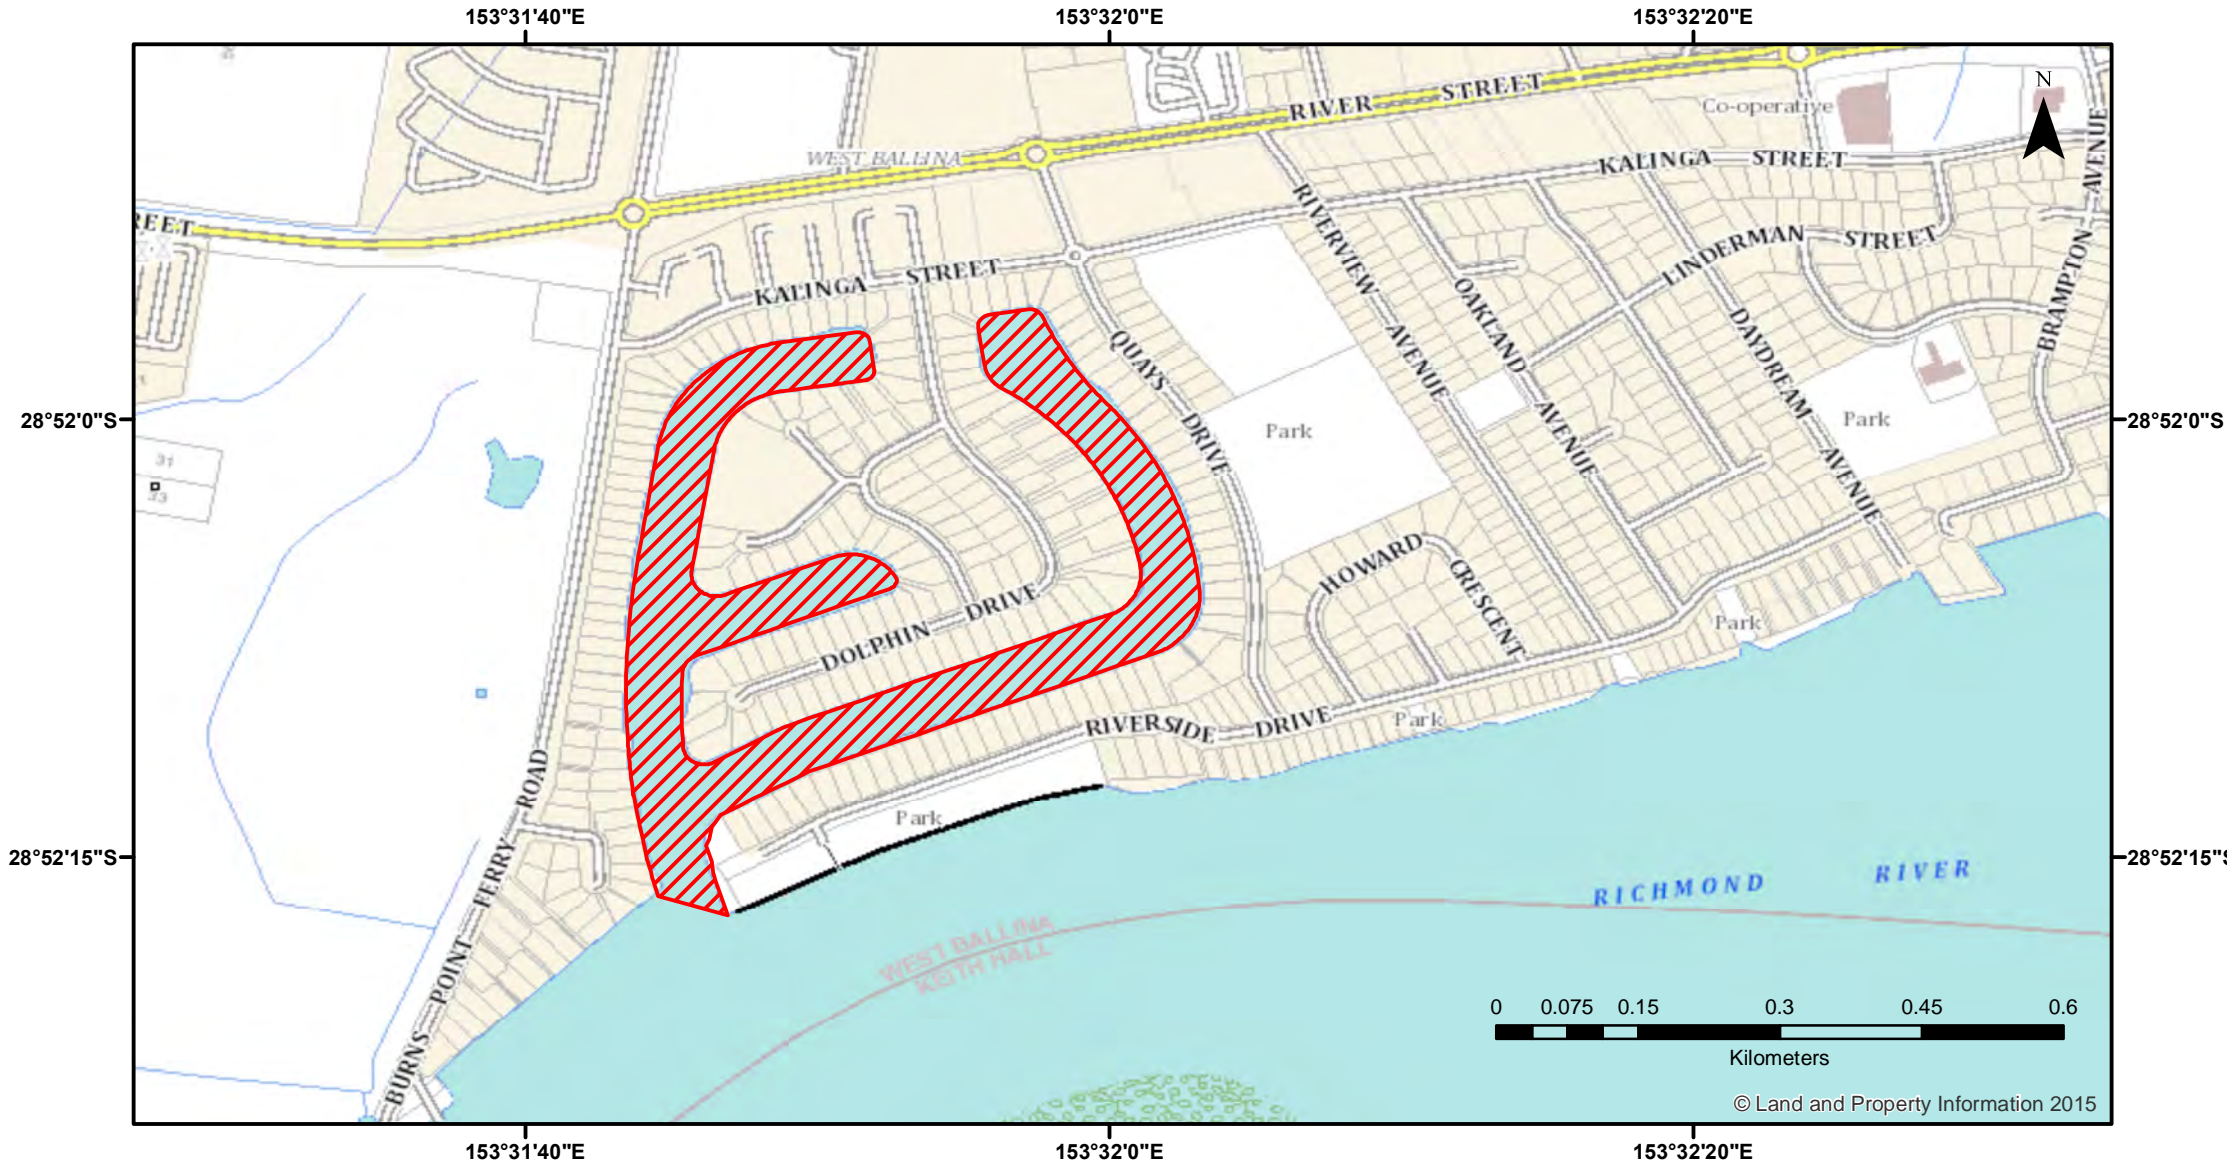

Richmond River - Ballina Quays

Closure

NSW DPI 13 April 2018

Coordinates are shown in WGS84

Notice to Map Users
Additional closures may apply. Primary Industries and its employees disclaim all liability for any actions or consequences arising from the use of this information. This map is not to be used for navigational purposes as it is indicative only and not guaranteed to be free of error or omission.

Closed Waters

The whole of the waters of Richmond River known as Ballina Quays, north of a line drawn from the southwestern corner of Lot 1 Riverside Drive, bearing 231°31' to the southwestern bank of Ballina Quays.

Prohibited Method
Net, other than a landing net.