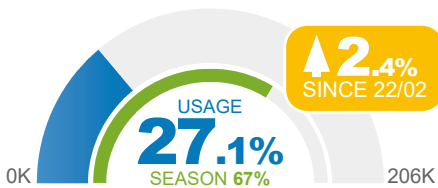

EFFORT QUOTAS @ 01 March 2023

EG Meshing

Allocation 38,656 days
Fishing Period 1 Jul 22 - 30 Jun 23

EG Cat 1 Haul

Allocation 9,648 days
Fishing Period 1 Jul 22 - 30 Jun 23

EG Cat 2 Haul

Allocation 936 days
Fishing Period 1 Jul 22 - 30 Jun 23

OT Prawn Effort

TAE 542,000 units
Fishing Period 1 May 22 - 30 Apr 23

SPECIES QUOTAS @ 01 March 2023

EG Mud Crab

Allocation 206,303 kg
Fishing Period 1 Jul 22 - 30 Jun 23

EG Blue Swimmer Crab

Allocation 224,998 kg
Fishing Period 1 Jul 22 - 30 Jun 23