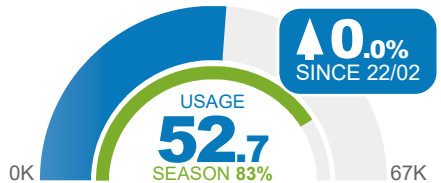

OTL Pink Ling

Allocation 67,700 kg
Fishing Period 1 May 22 - 30 Apr 23