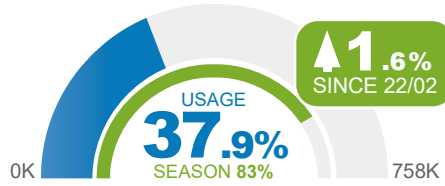

OH Blue Mackerel

Allocation 757,800 kg
Fishing Period 1 May 22 - 30 Apr 23