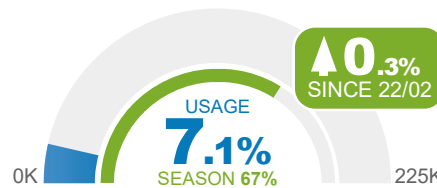

OT Prawn Effort

TAE 542,000 units
Fishing Period 1 May 22 - 30 Apr 23

SPECIES QUOTAS @ 01 March 2023

EG Mud Crab

Allocation 206,303 kg
Fishing Period 1 Jul 22 - 30 Jun 23

EG Blue Swimmer Crab

Allocation 224,998 kg
Fishing Period 1 Jul 22 - 30 Jun 23