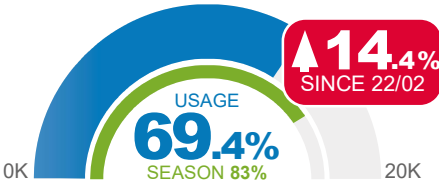

OT Bluespotted Flathead

Allocation 108,100 kg
Fishing Period 1 May 22 - 30 Apr 23

OT Tiger Flathead

Allocation 166,901 kg
Fishing Period 1 May 22 - 30 Apr 23

OT Trawl Whiting

Allocation 1,065,999 kg
Fishing Period 1 May 22 - 30 Apr 23

OT Silver Trevally

Allocation 20,000 kg
Fishing Period 1 May 22 - 30 Apr 23

OTL Bass Grouper

Allocation 6,100 kg
Fishing Period 1 May 22 - 30 Apr 23

OTL Bigeye Ocean Perch

Allocation 21,100 kg
Fishing Period 1 May 22 - 30 Apr 23