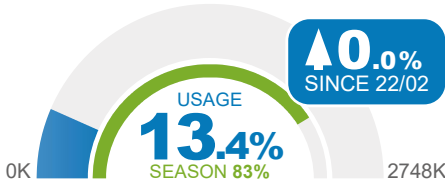

OH Australian Sardine

Allocation 2,748,000 kg
Fishing Period 1 May 22 - 30 Apr 23