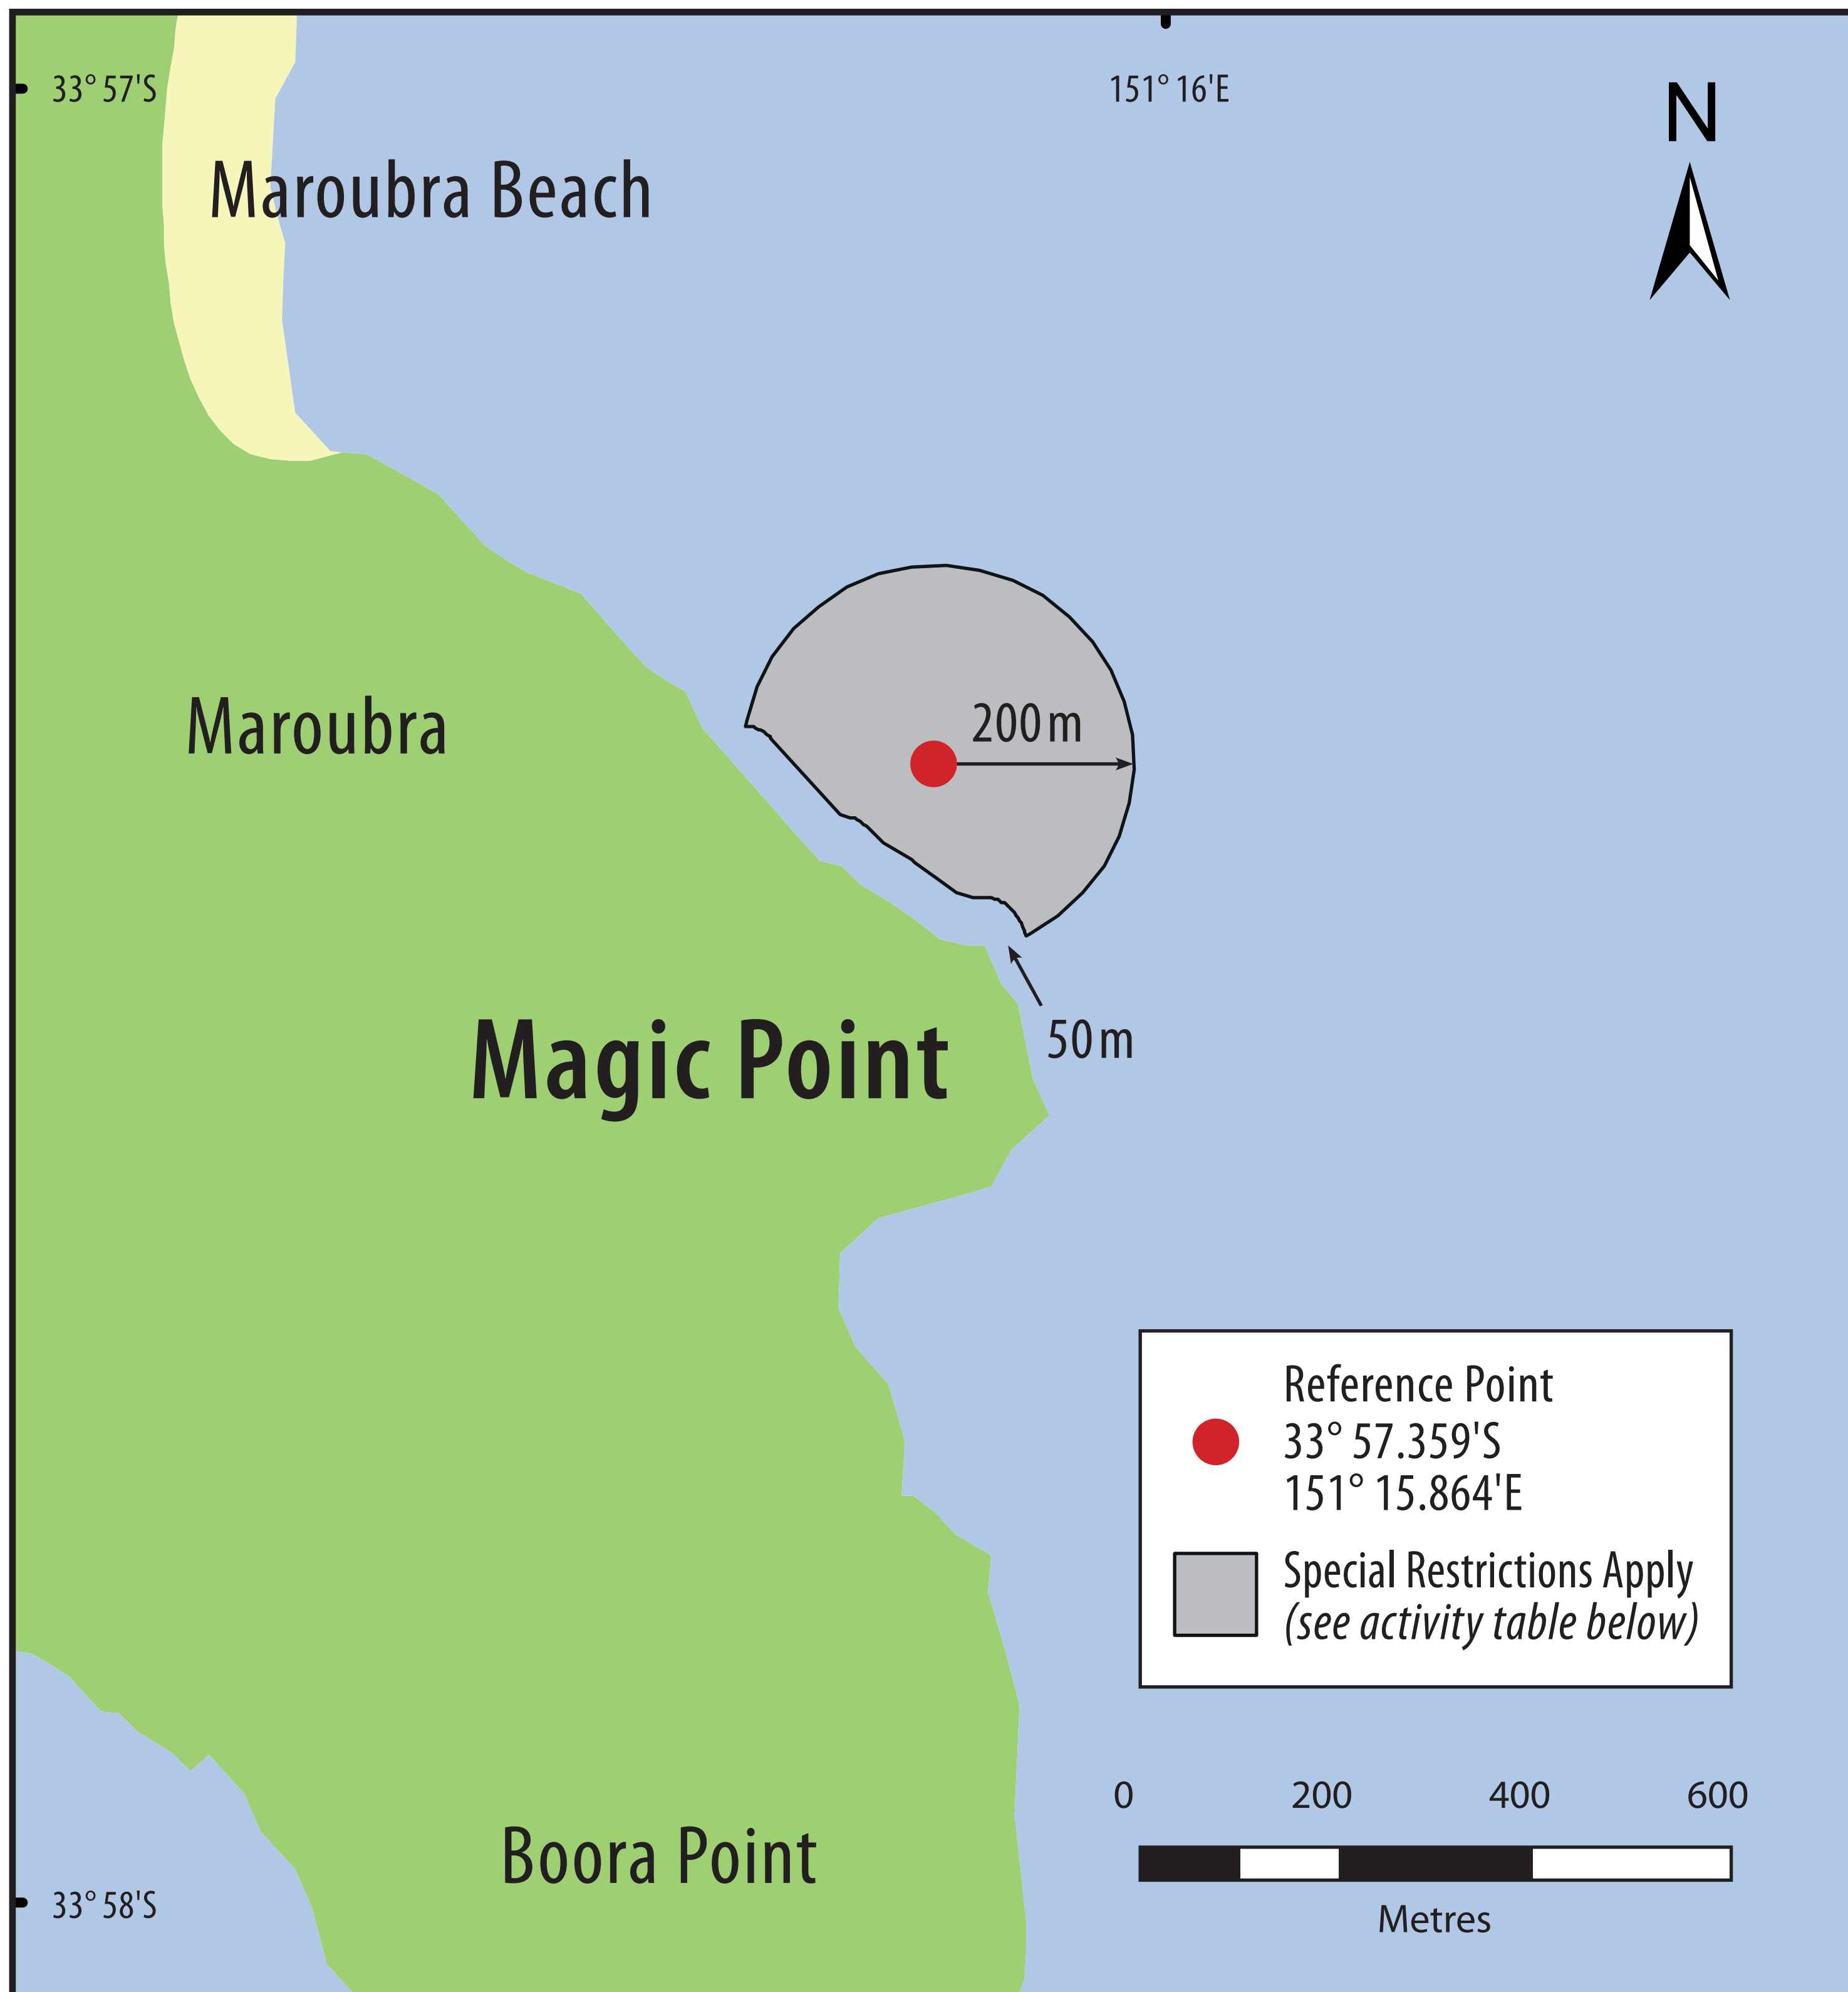

Magic Point

Greynurse Shark Critical Habitat

Recreational fishing restrictions

Activity	Waters
Line fishing using bait *	X Prohibited
All other line fishing methods and spearfishing	✓ Permitted
Note	* Soft plastics, artificial and vegetable based baits permitted. General provisions of the <i>Fisheries Management Act 1994</i> and <i>Fisheries Management (General) Regulation 2010</i> also apply.

Report illegal fishing activity to Fishers' Watch on 1800 043 536