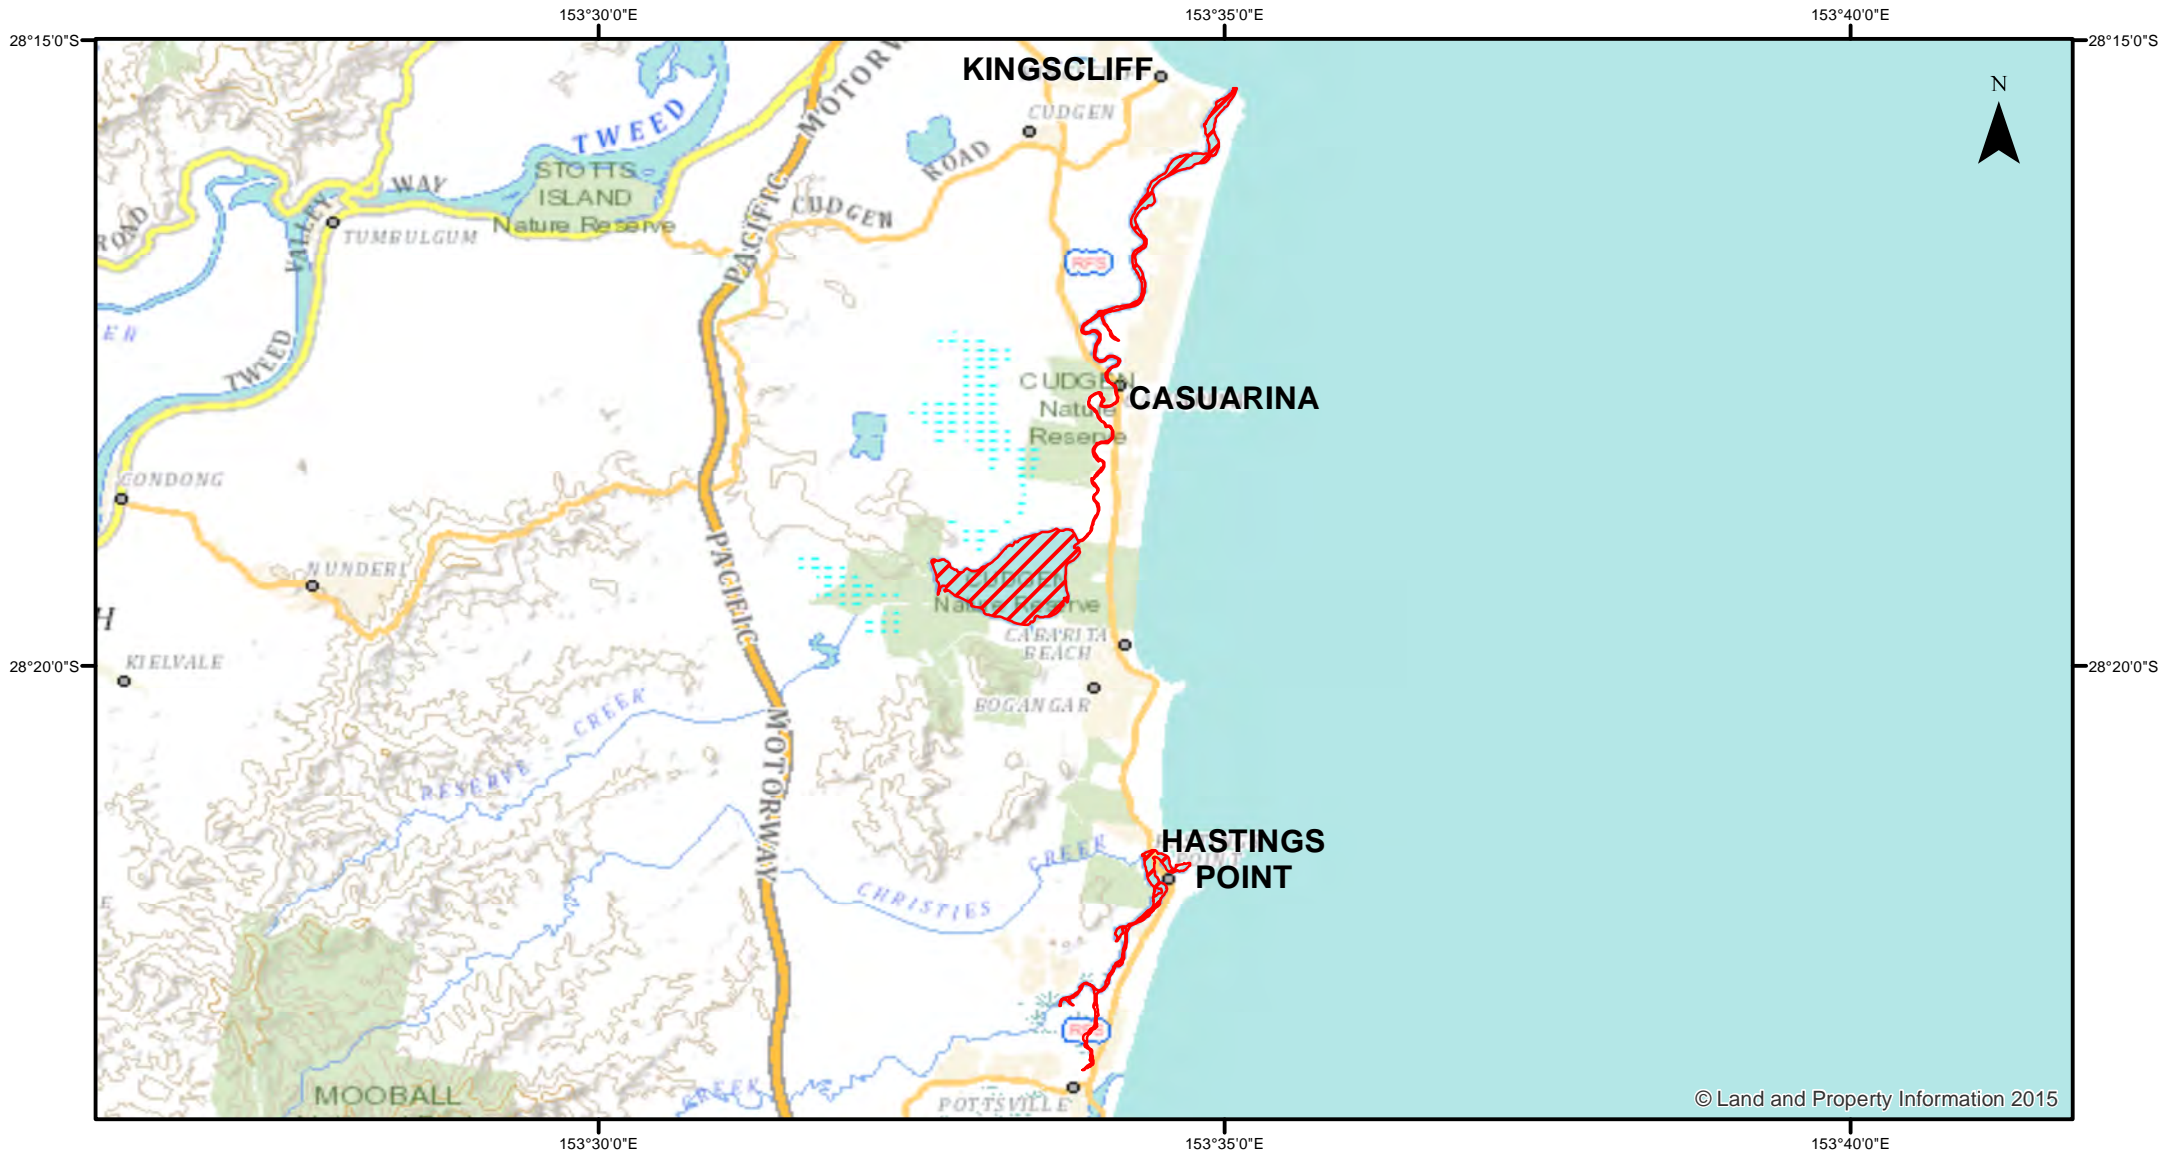

# Estuary General - Cudgera Creek, Cudgen Creek and Cudgen Lake

© Land and Property Information 2015

Closure

NSW DPI 6 July 2017

Coordinates are shown in WGS84

### Notice to Map Users

Additional closures may apply. Primary Industries and its employees disclaim all liability for any actions or consequences arising from the use of this information. This map is not to be used for navigational purposes as it is indicative only and not guaranteed to be free of error or omission.