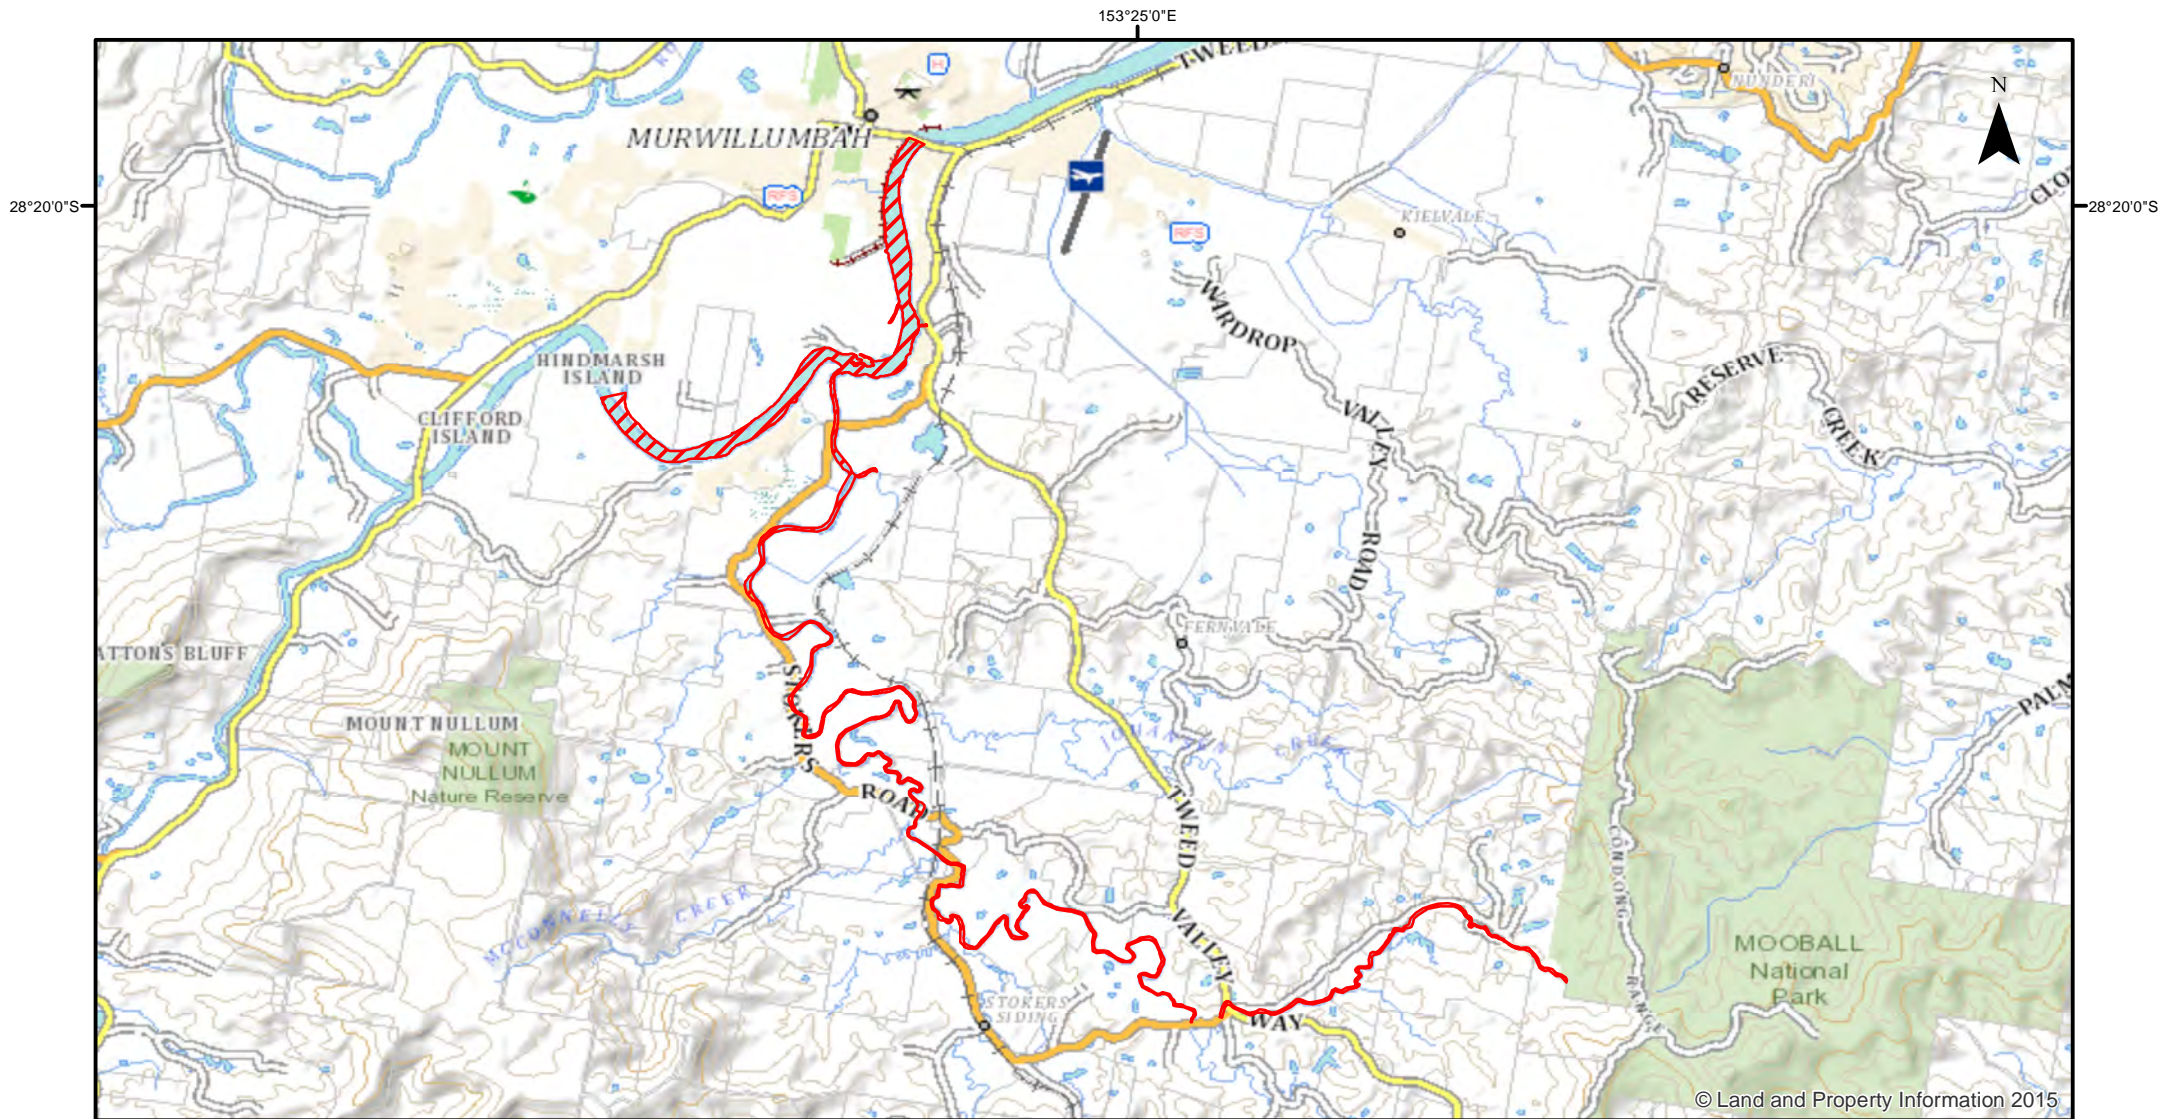

# Estuary General - Tweed River - Meshing Net

Closure

NSW DPI 30 June 2017

Coordinates are shown in WGS84

## Notice to Map Users

Additional closures may apply. Primary Industries and its employees disclaim all liability for any actions or consequences arising from the use of this information. This map is not to be used for navigational purposes as it is indicative only and not guaranteed to be free of error or omission.