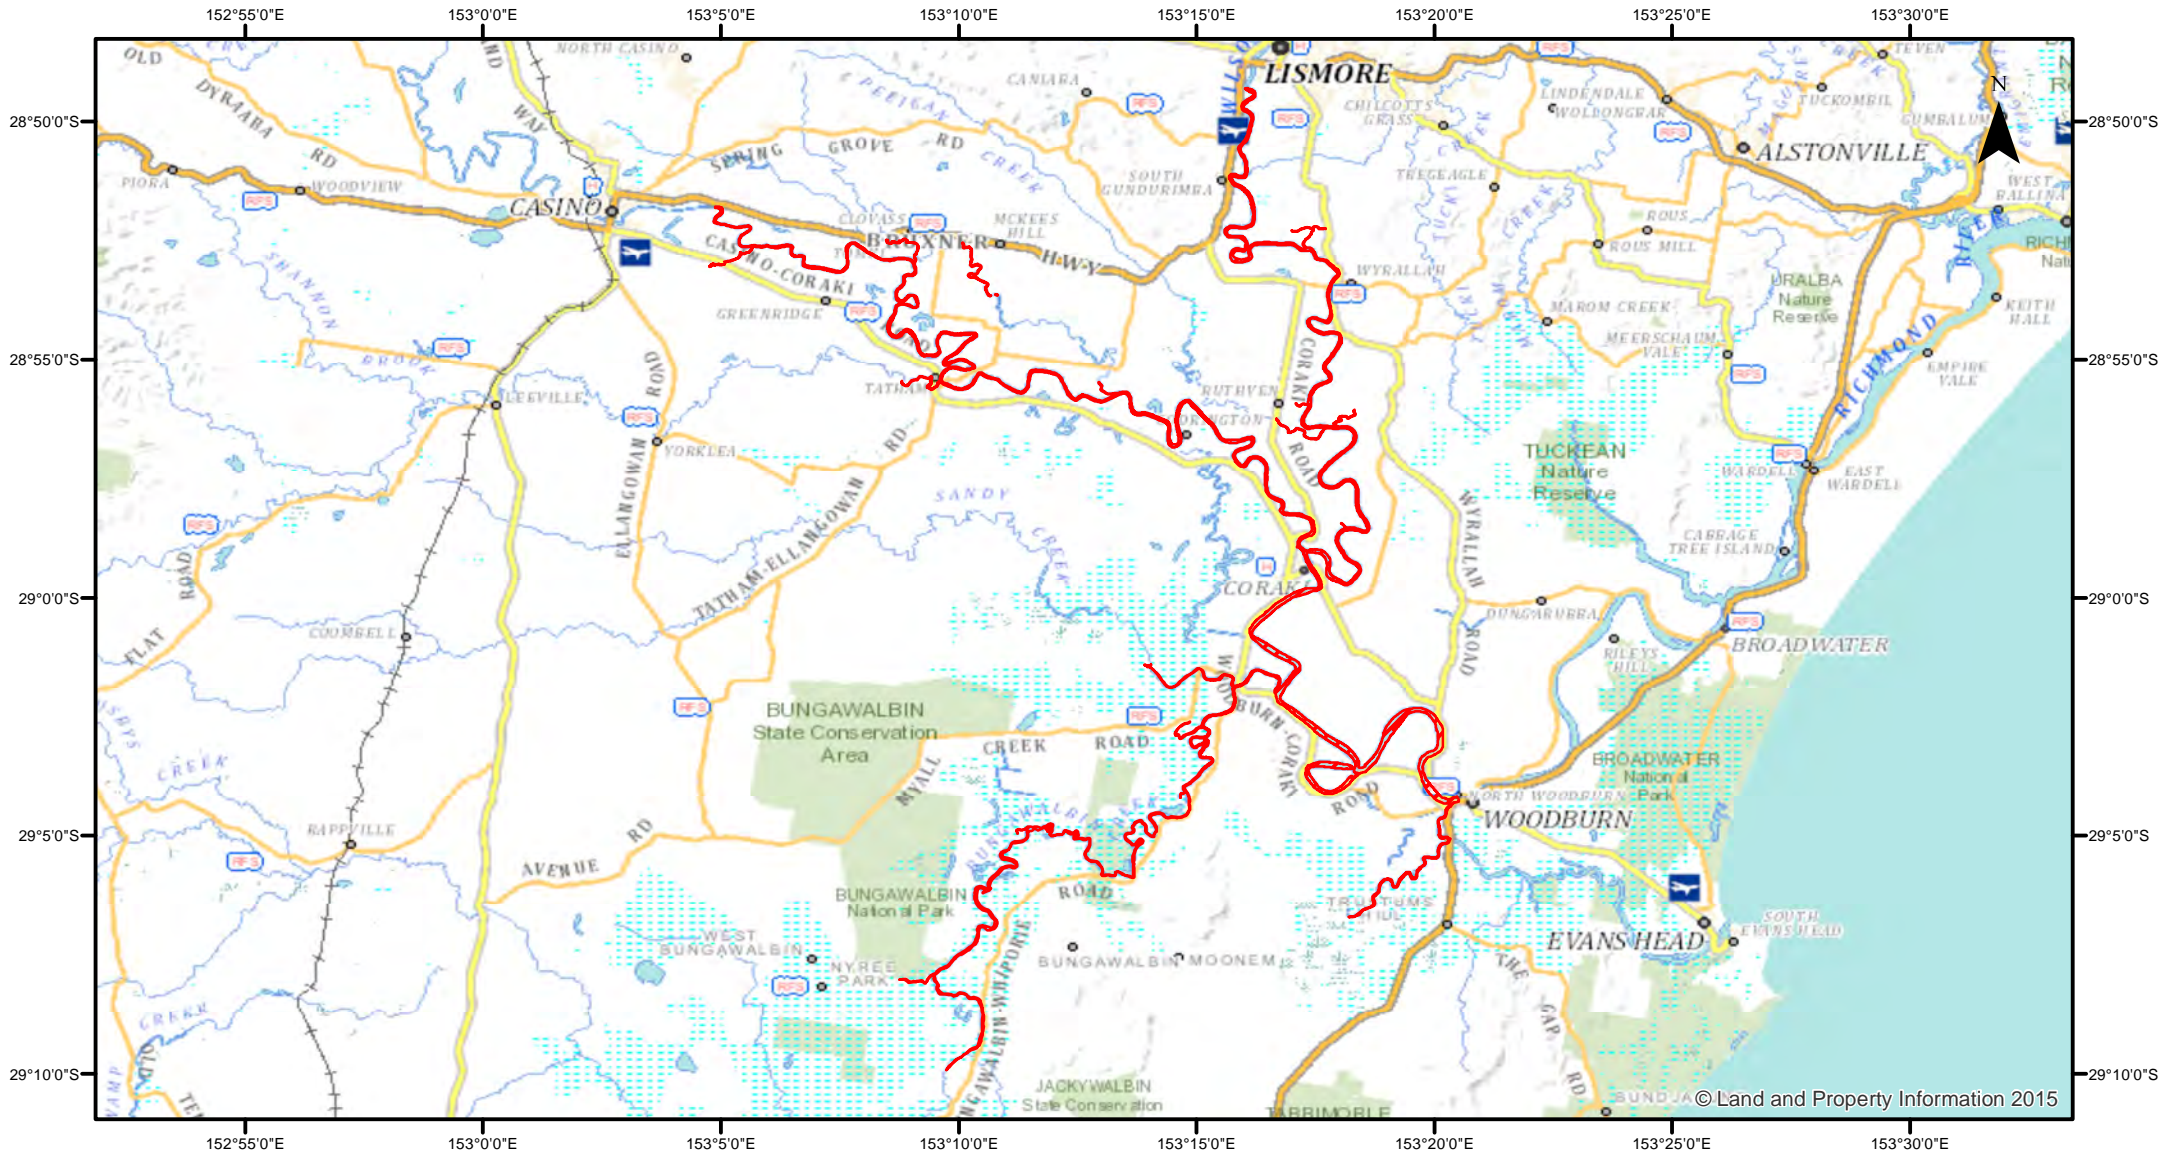

Estuary General - Richmond River - Prawn Nets

Closure

NSW DPI 6 July 2017

Coordinates are shown in WGS84

Notice to Map Users

Additional closures may apply. Primary Industries and its employees disclaim all liability for any actions or consequences arising from the use of this information. This map is not to be used for navigational purposes as it is indicative only and not guaranteed to be free of error or omission.

© Land and Property Information 2015