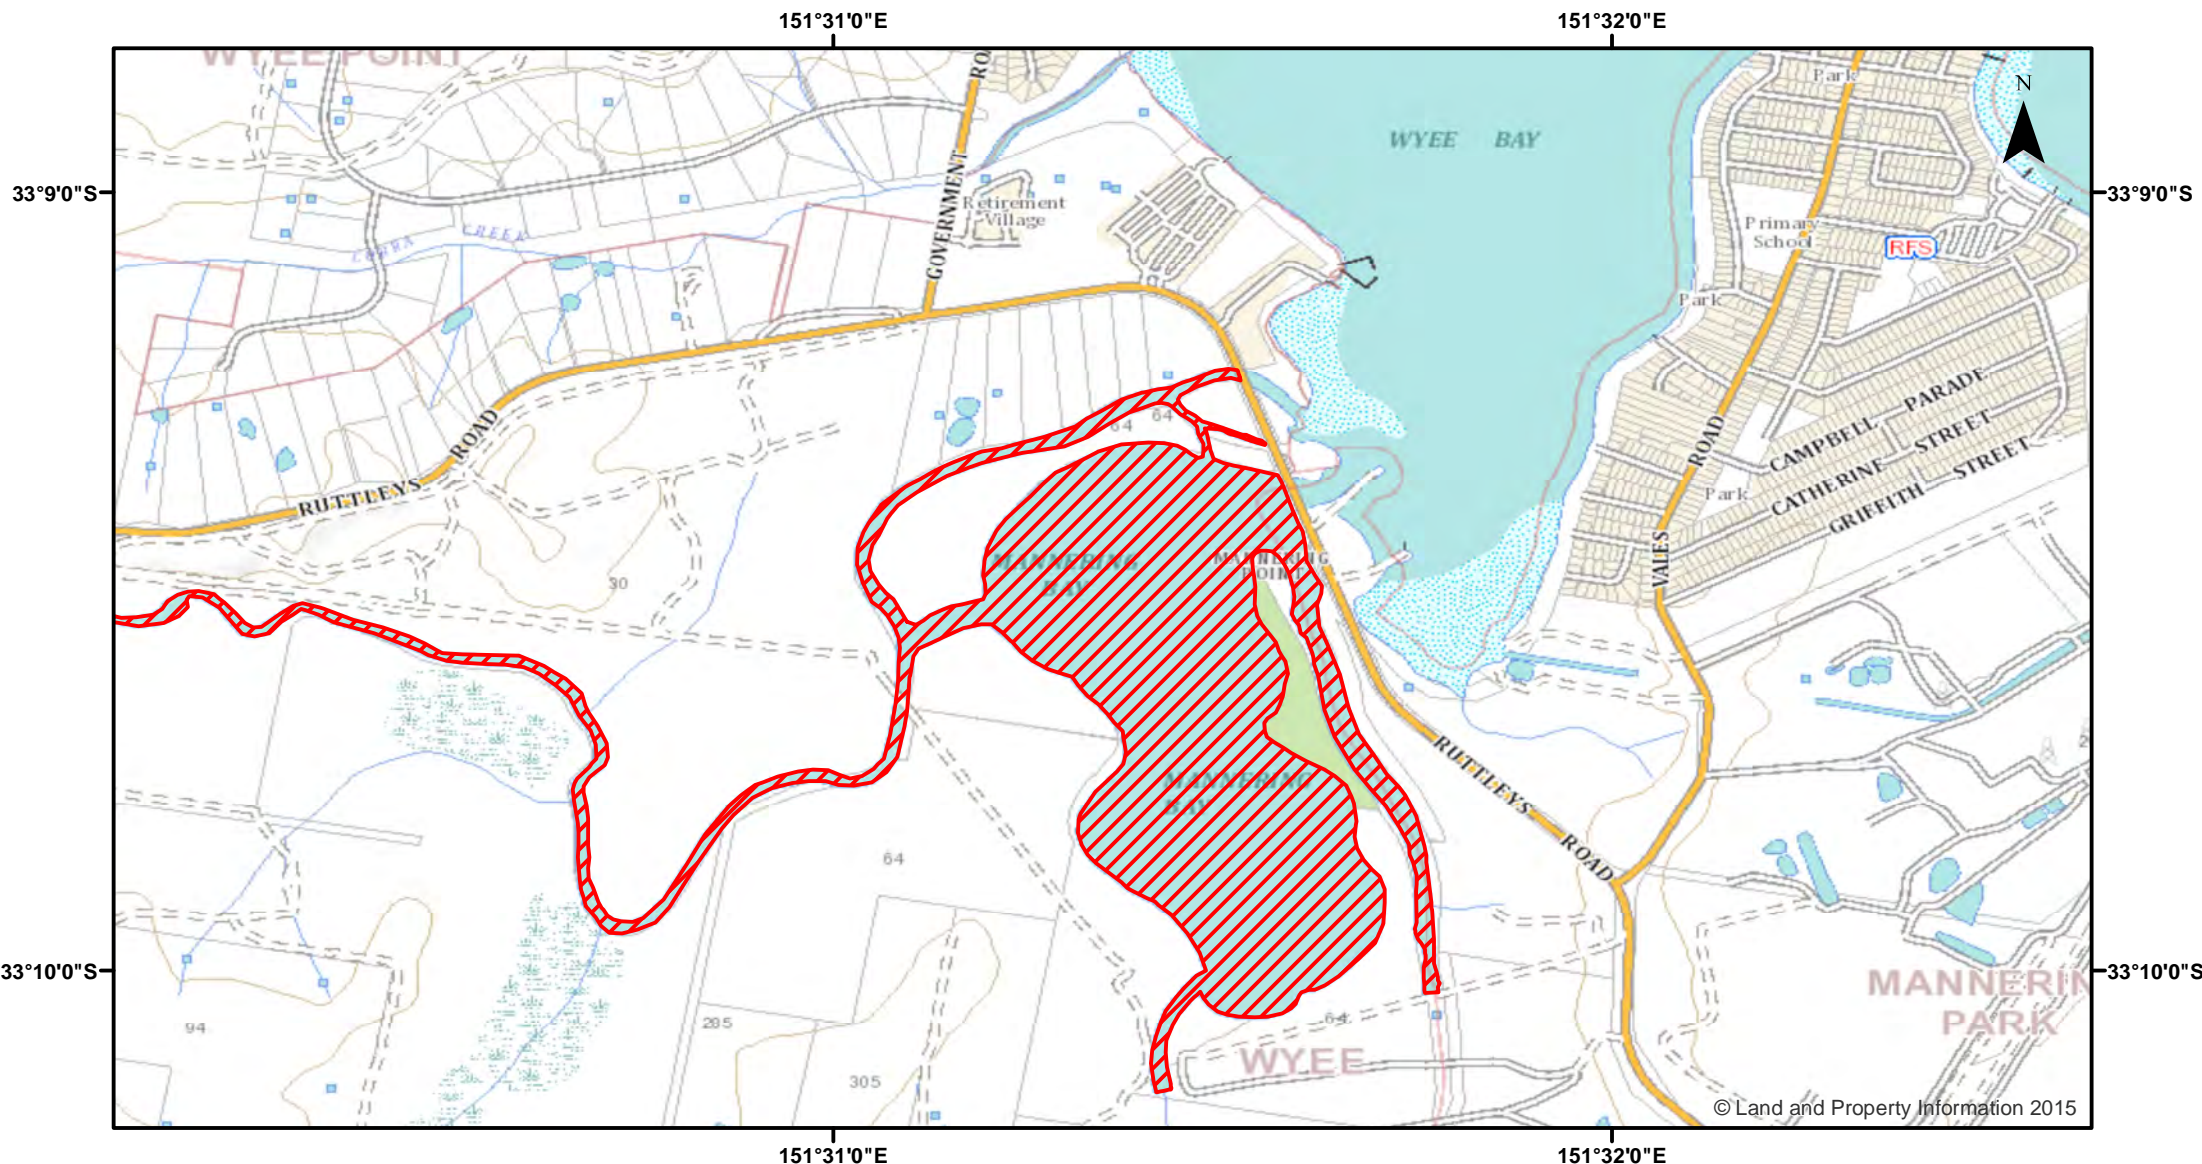

Lake Macquarie (Upper Reaches) - Hoop or Lift Net

Closure

NSW DPI 20 April 2018
Coordinates are shown in WGS84

Notice to Map Users
Additional closures may apply. Primary Industries and its employees disclaim all liability for any actions or consequences arising from the use of this information. This map is not to be used for navigational purposes as it is indicative only and not guaranteed to be free of error or omission.

Closed Waters
The whole of the waters of Mannering Bay and its tributaries including Wye Creek, upstream of the causeway across the entrance to Mannering Bay.

Prohibited Method
A Hoop or Lift net.

© Land and Property Information 2015