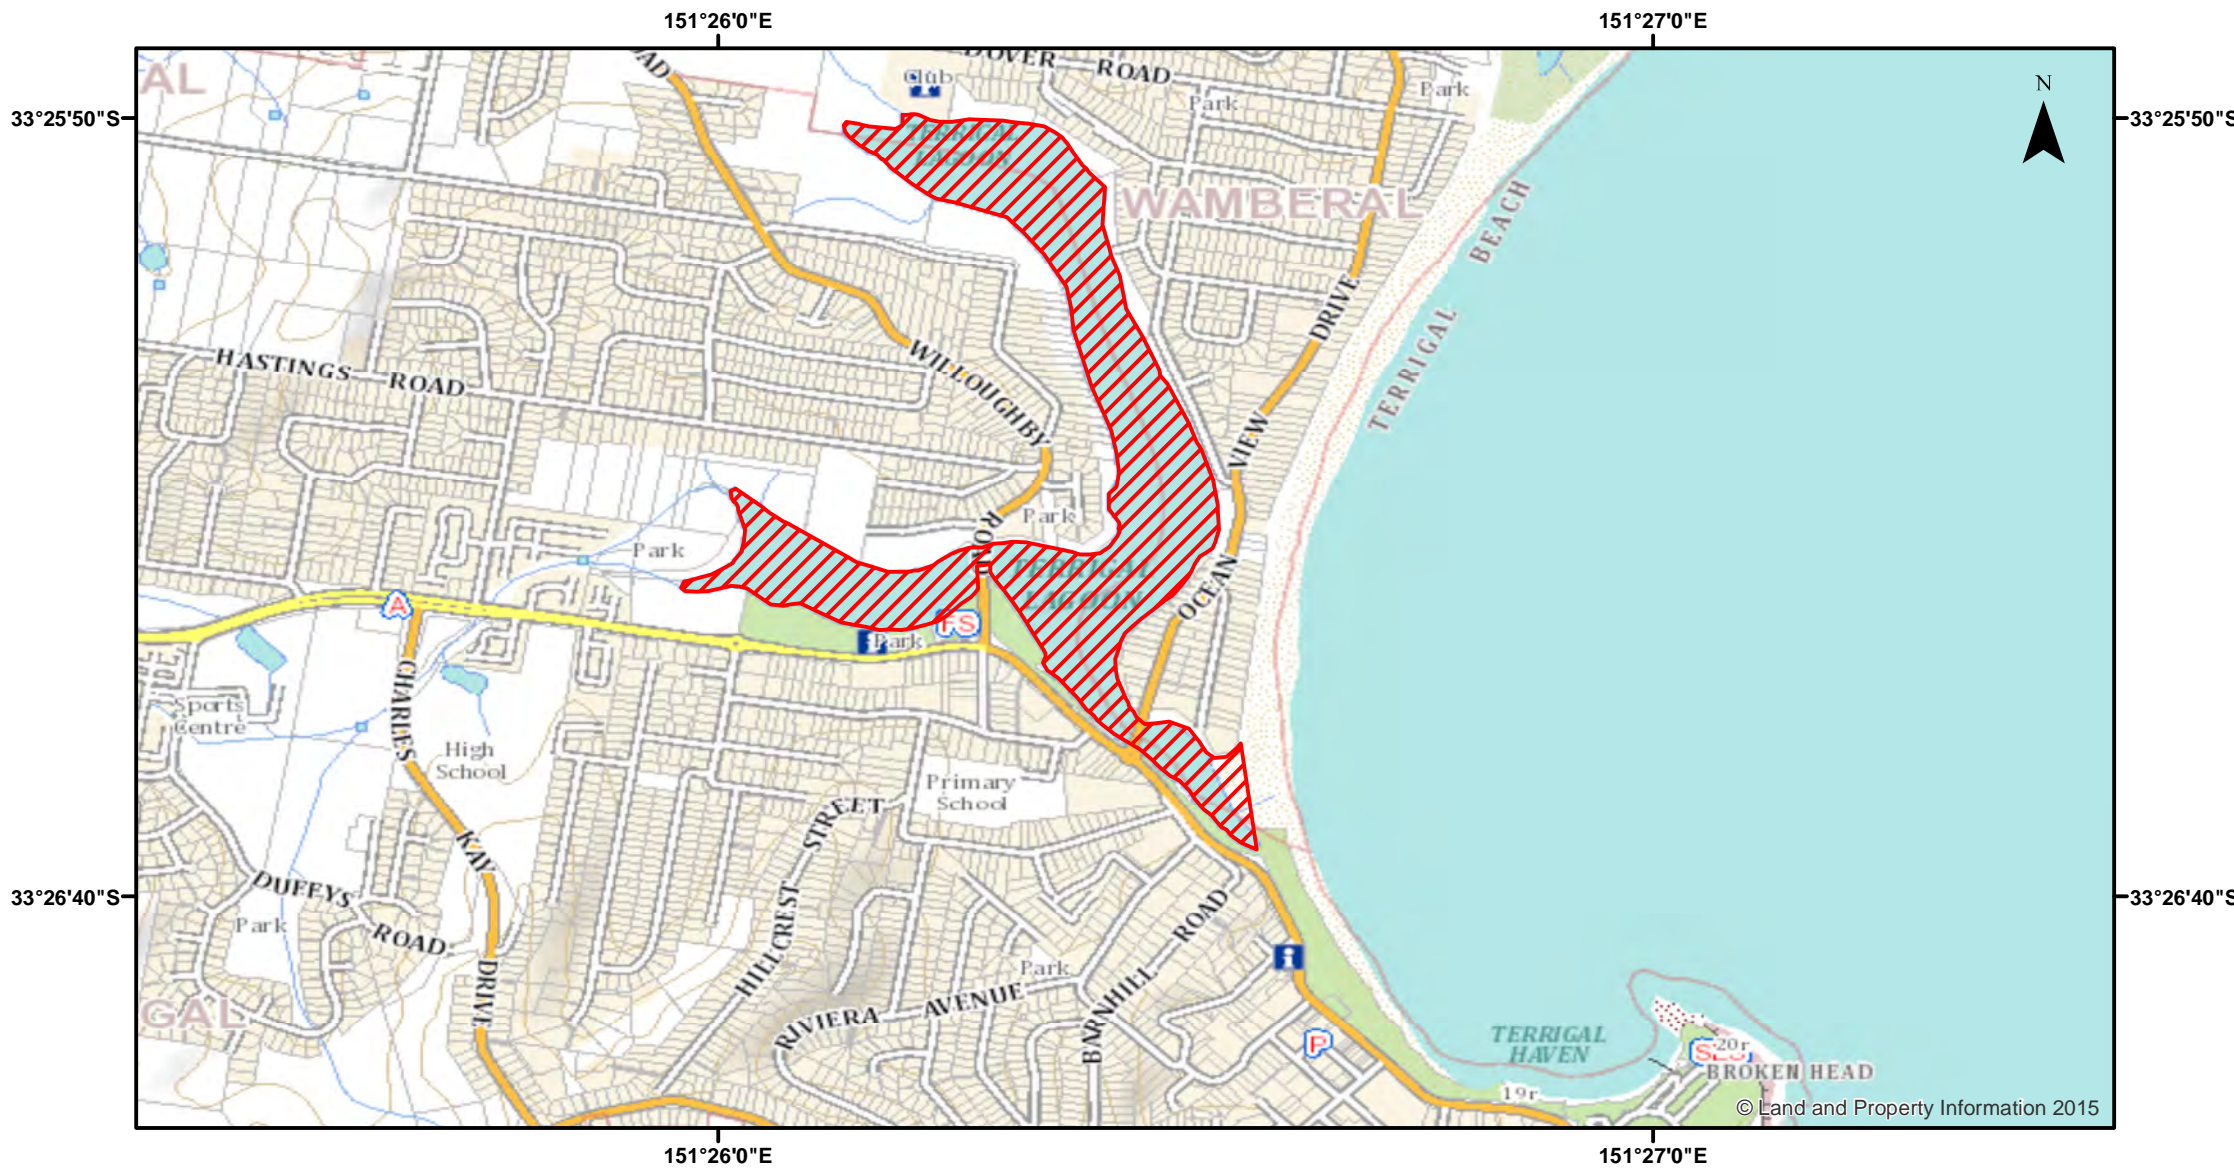

# Terrigal Lagoon

Closure

NSW DPI 26 April 2018

Coordinates are shown in WGS84

Notice to Map Users  
 Additional closures may apply. Primary Industries and its employees disclaim all liability for any actions or consequences arising from the use of this information. This map is not to be used for navigational purposes as it is indicative only and not guaranteed to be free of error or omission.

**Closed Waters**  
 The whole of the waters of Terrigal Lagoon and its tributaries.

**Prohibited Method**  
 A Hoop or Lift net, a Hand-Hauled Prawn net, a Push or Scissors net (prawns), a Crab trap or a Lobster trap.

Kilometers