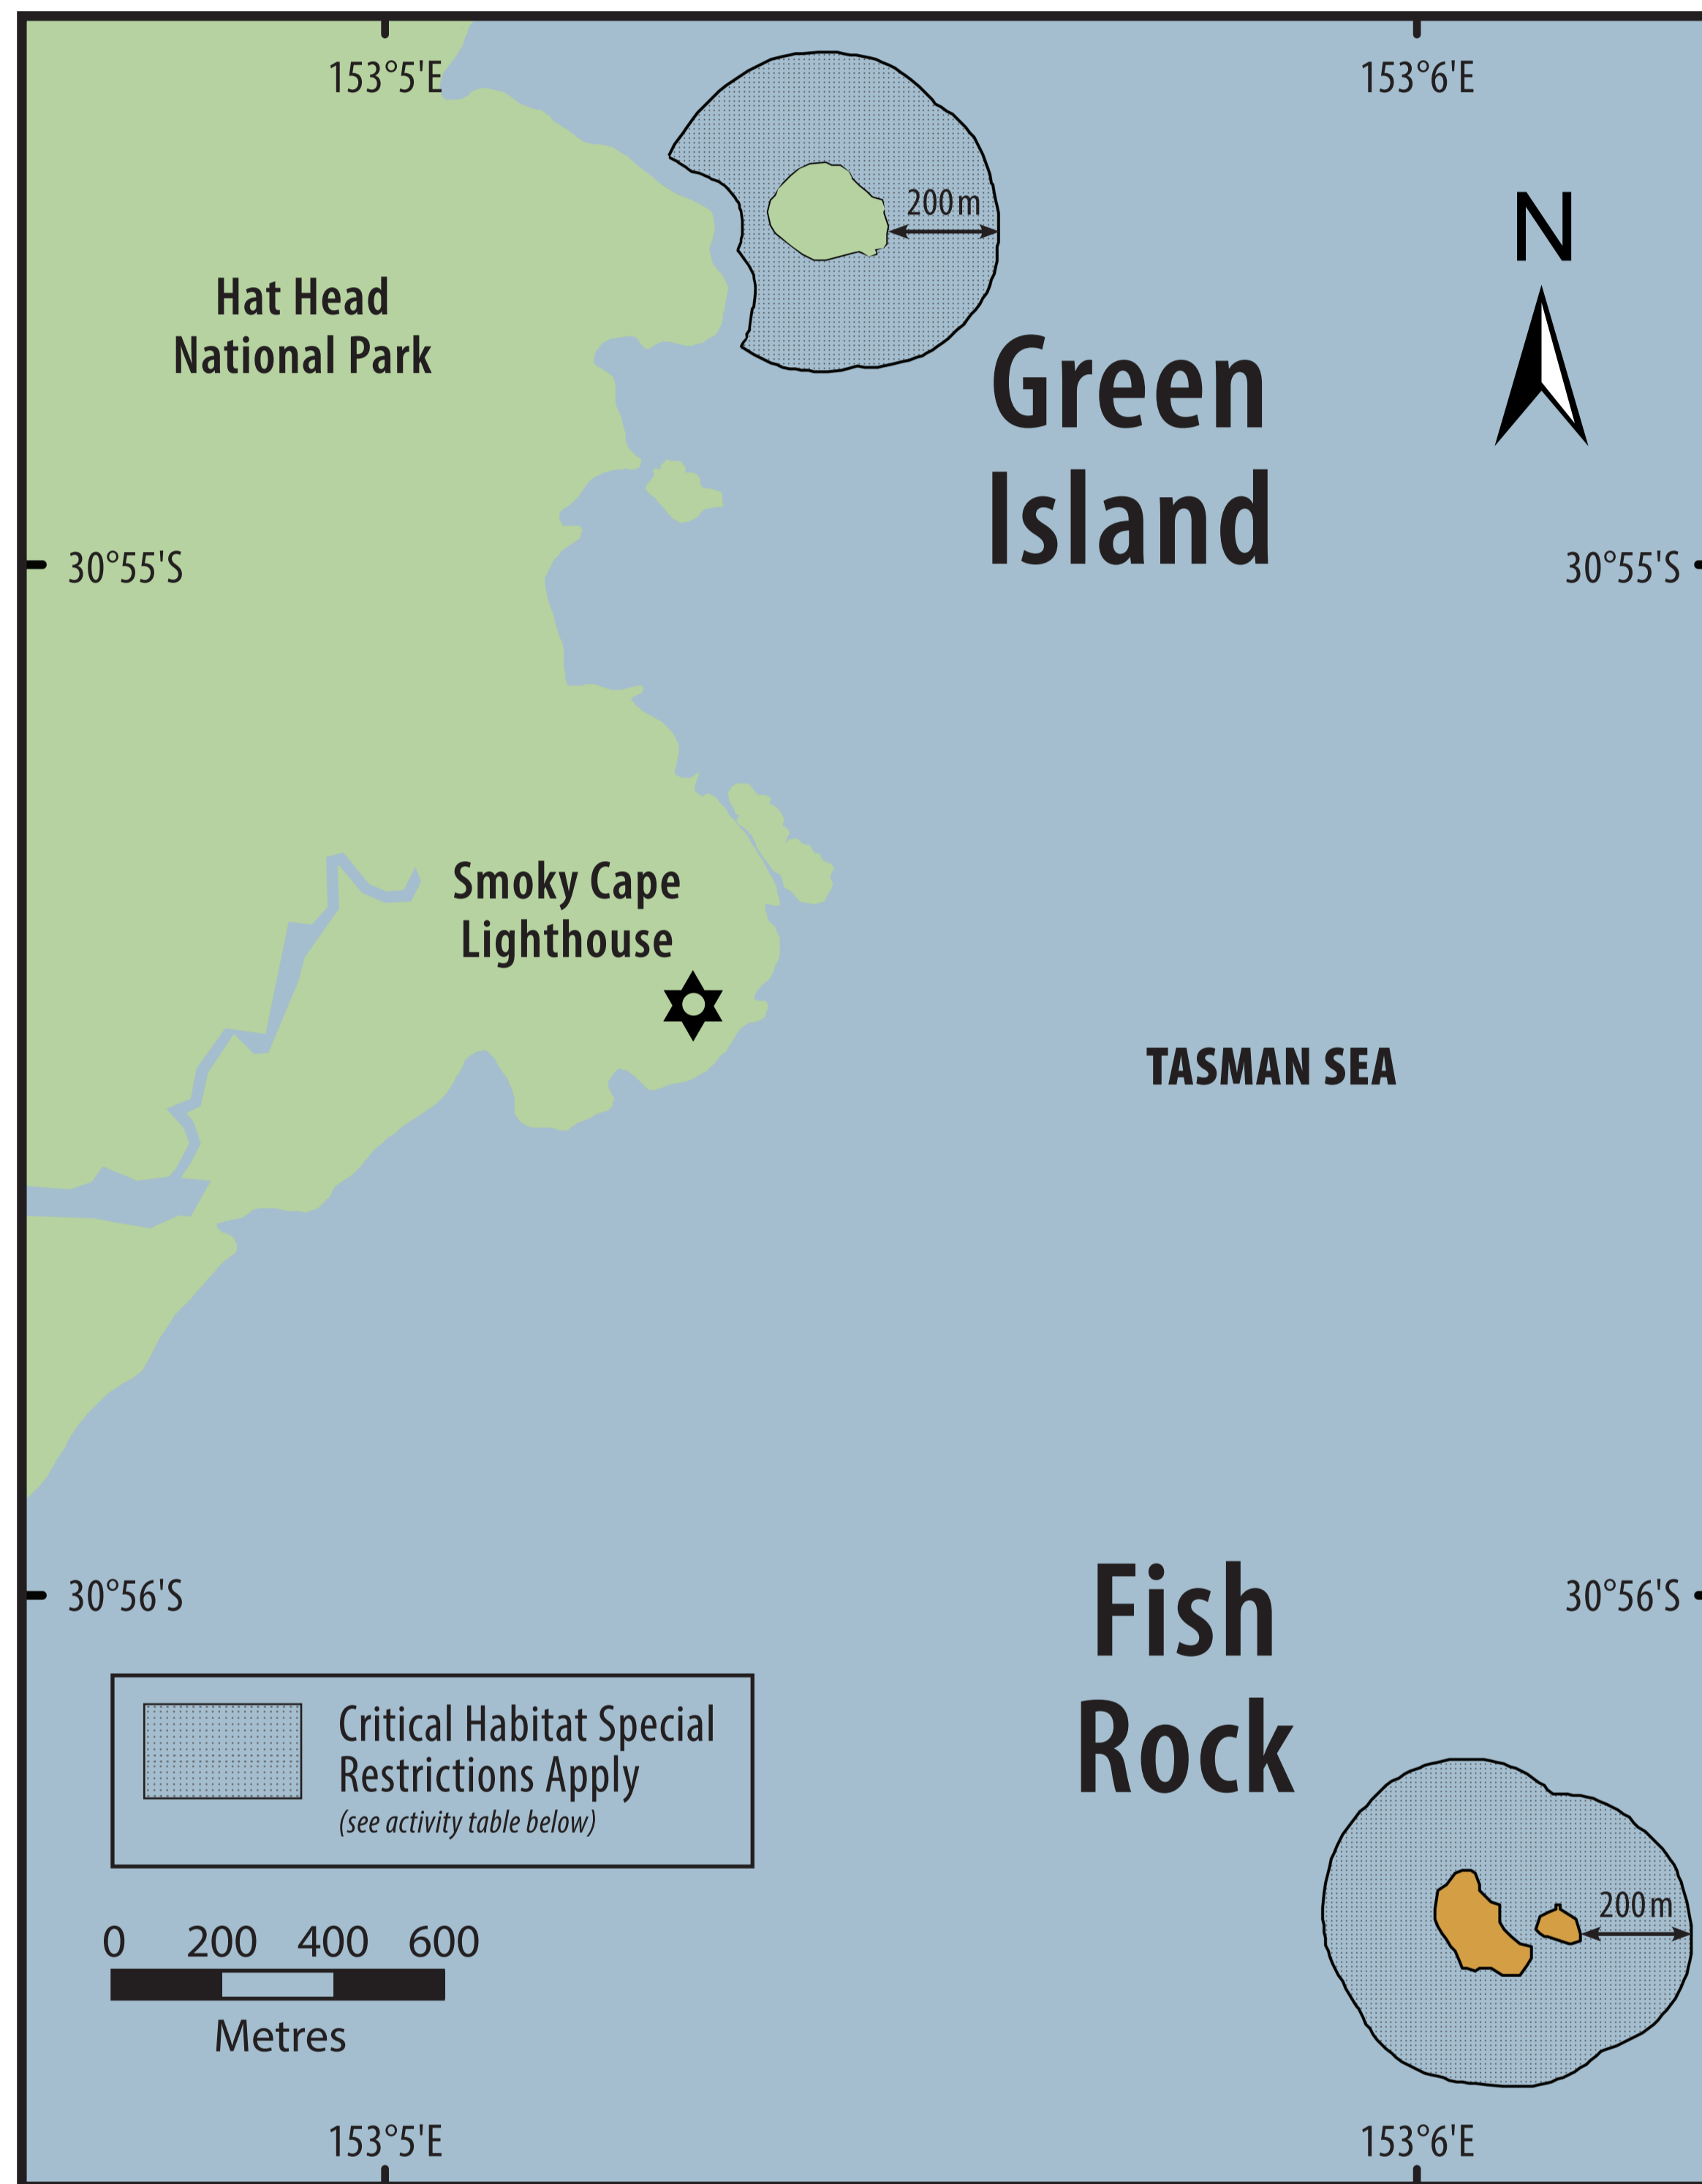

Fish Rock and Green Island Greynurse Shark Critical Habitat

Recreational line fishing restrictions

| Activity | Waters |
|--------------------------------|--|
| Line fishing using bait * | ✗ Prohibited |
| All other line fishing methods | ✓ Permitted |
| Note | * Soft plastics, artificial and vegetable based baits permitted. General provisions of the <i>Fisheries Management Act 1994</i> and <i>Fisheries Management (General) Regulation 2010</i> also apply. |

Fish Rock – Spear fishing restrictions

The taking of fish by spear or spear gun is prohibited within 200 m of Fish Rock other than: Australian Salmon, Cobia, Mackerel, Mahi Mahi, Marlin, Rainbow Runner, Sailfish, Tailor, Trevally, Tuna, Wahoo and Yellowtail Kingfish.