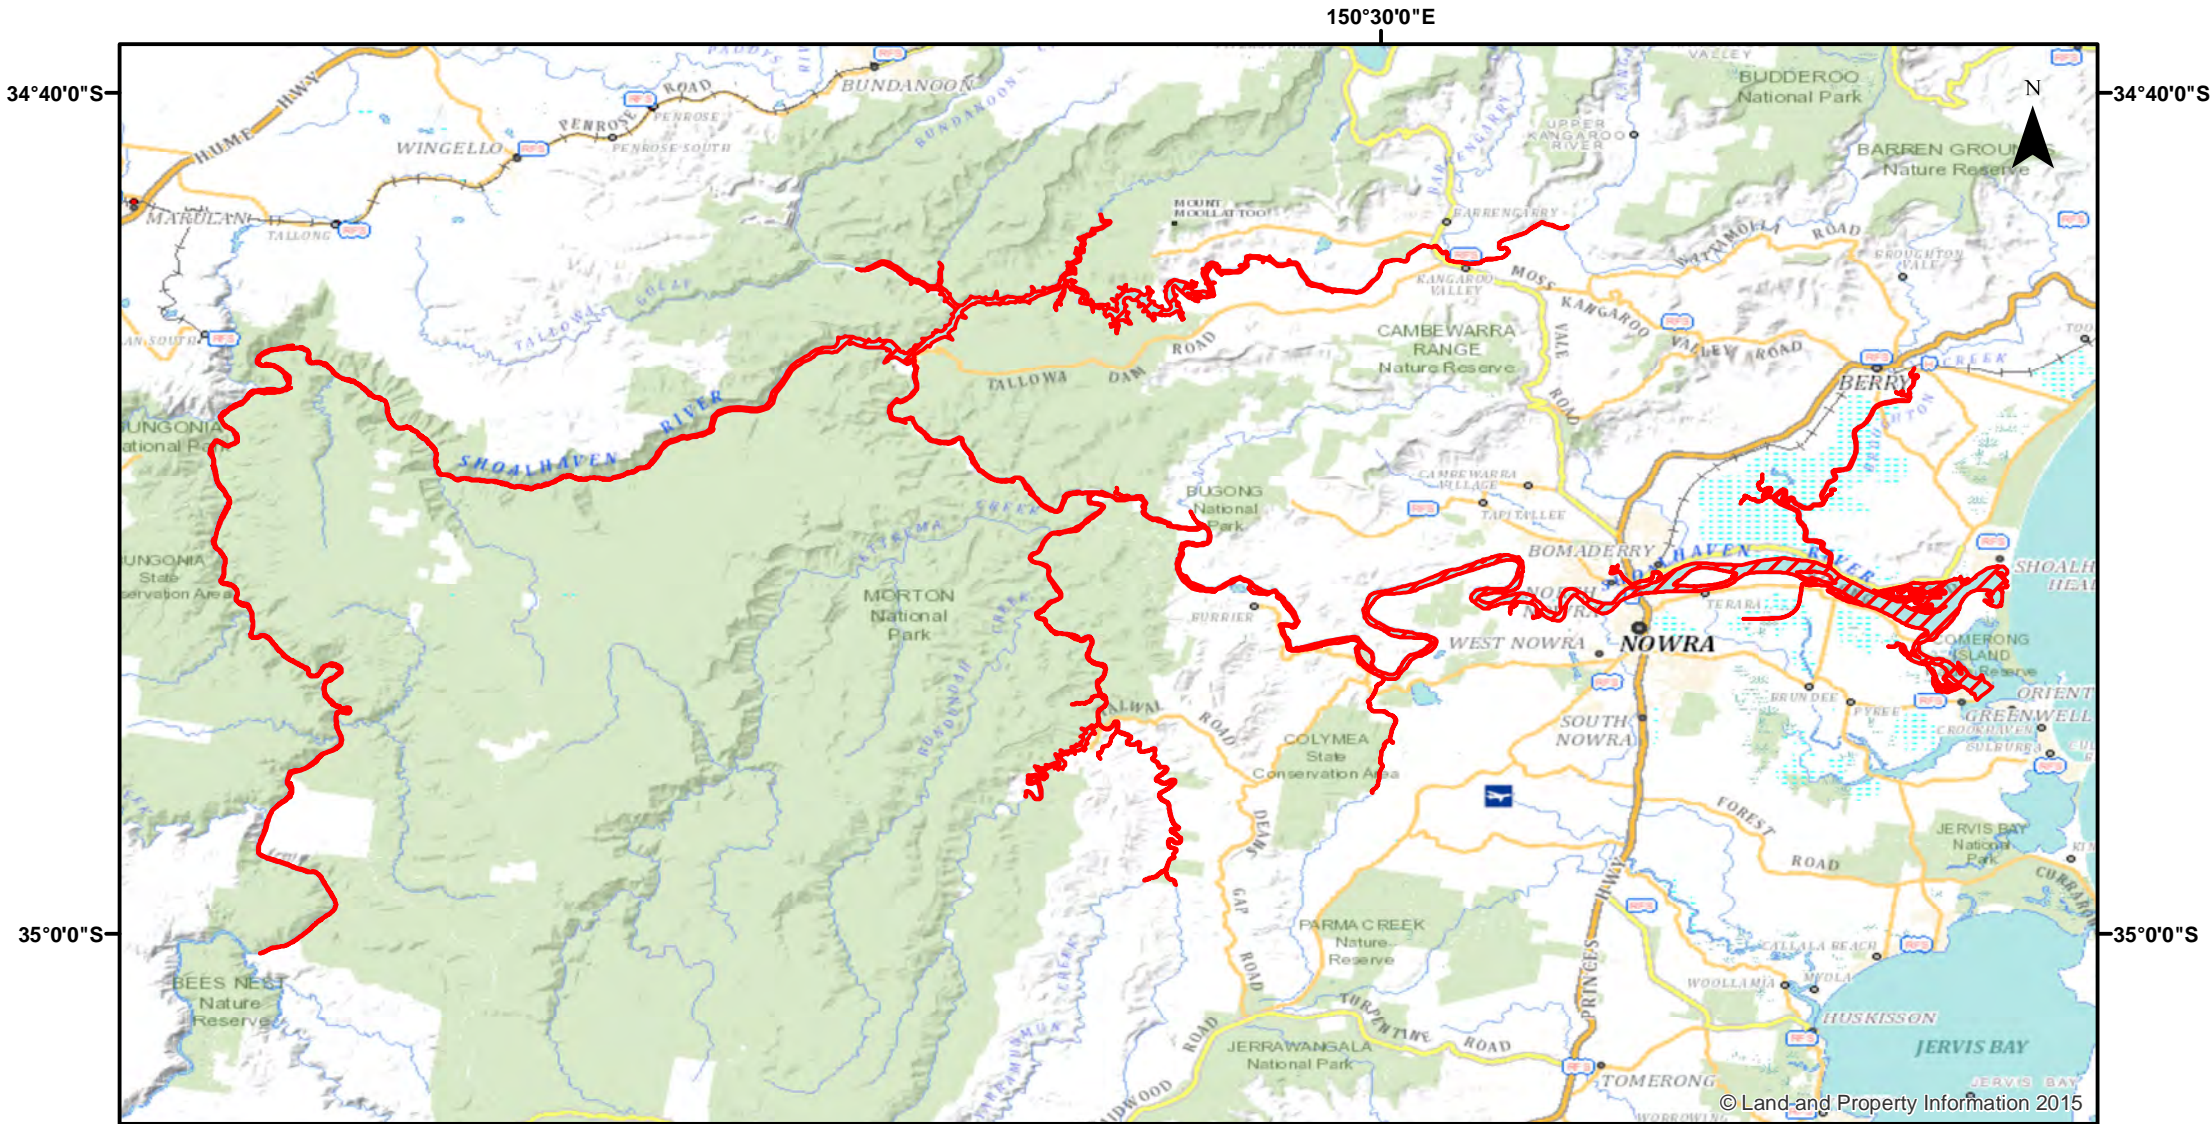

# Estuary General - Shoalhaven River - Weekend Netting

Closure

NSW DPI 26 September 2017  
Coordinates are shown in WGS84

0 3 6 12 18 24

Kilometers

150°30'0"E

© Land and Property Information 2015

## Notice to Map Users

Additional closures may apply. Primary Industries and its employees disclaim all liability for any actions or consequences arising from the use of this information. This map is not to be used for navigational purposes as it is indicative only and not guaranteed to be free of error or omission.