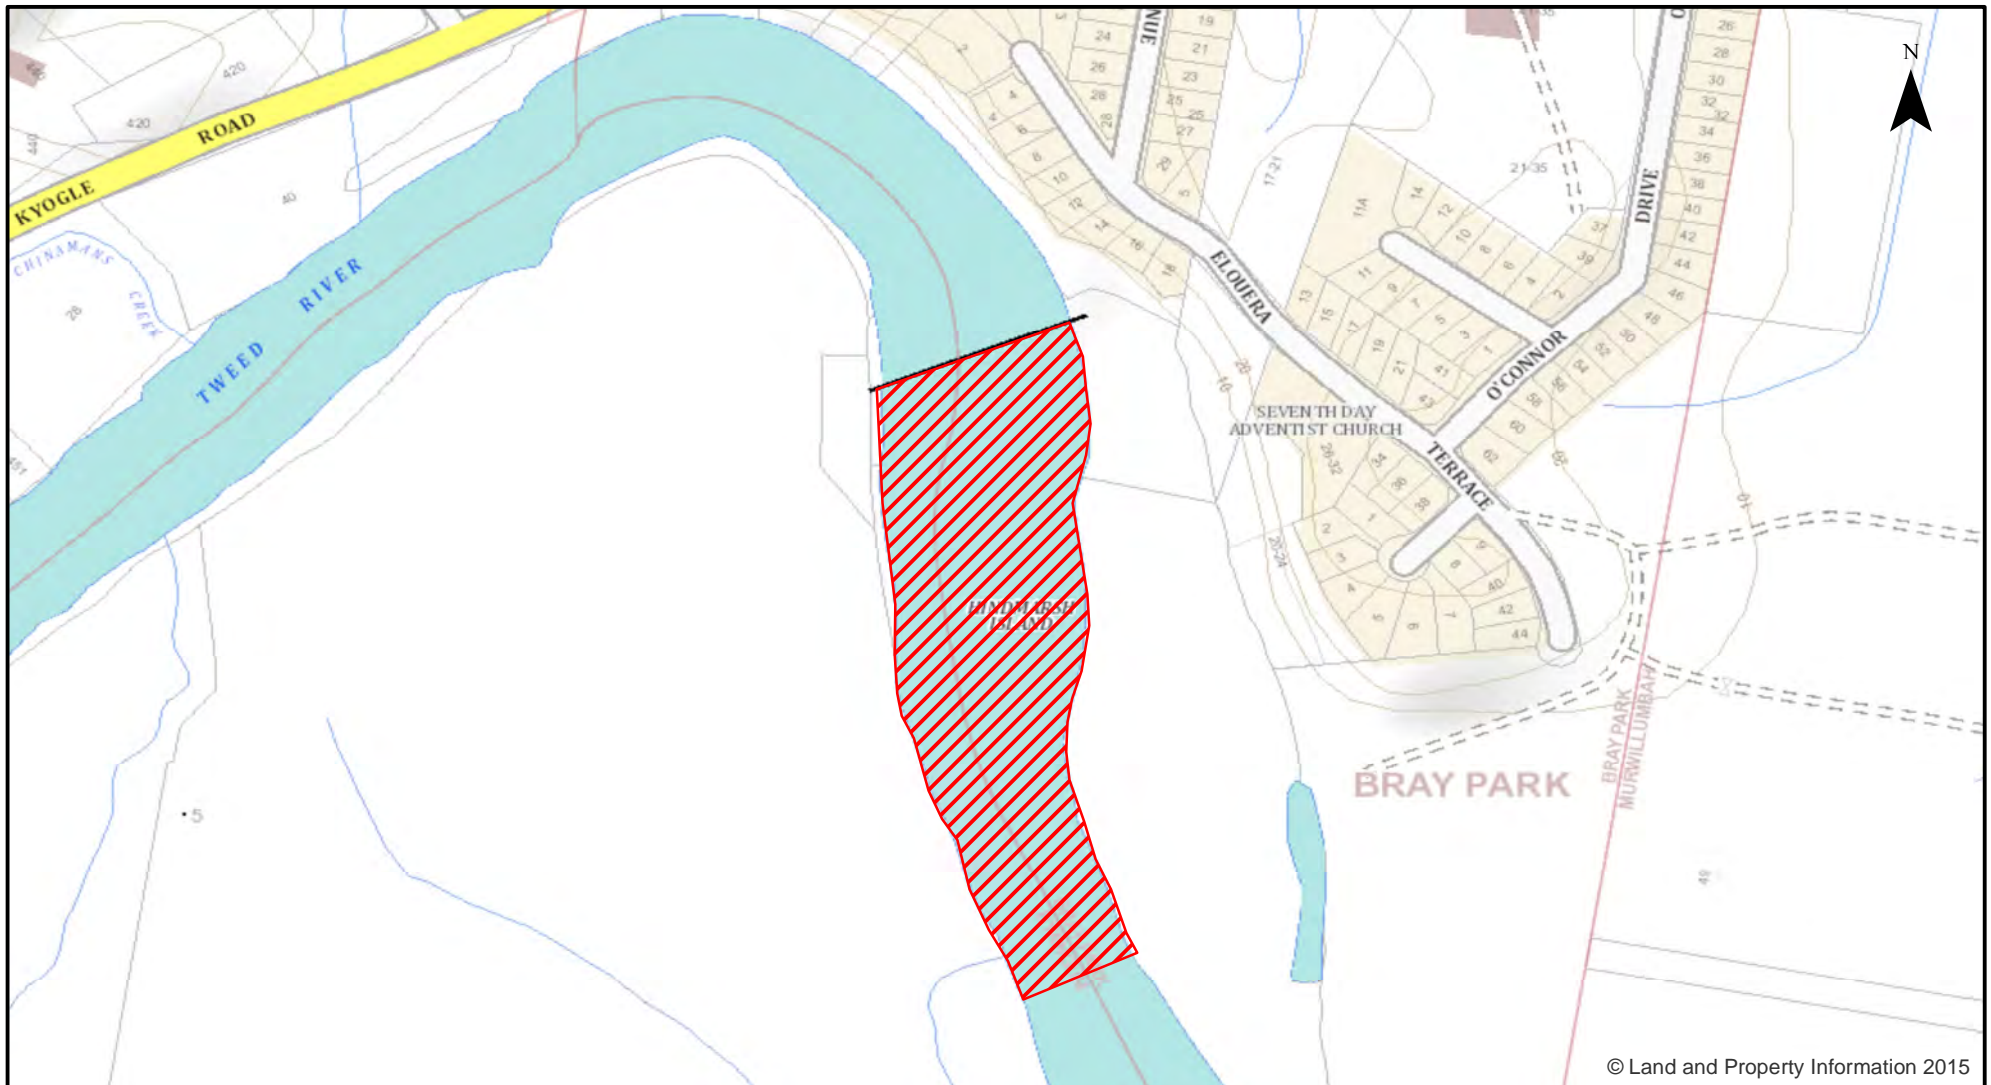

Estuary General - Tweed River - Nets and Traps

Closure

NSW DPI 30 June 2017

Coordinates are shown in WGS84

Notice to Map Users

Additional closures may apply. Primary Industries and its employees disclaim all liability for any actions or consequences arising from the use of this information. This map is not to be used for navigational purposes as it is indicative only and not guaranteed to be free of error or omission.