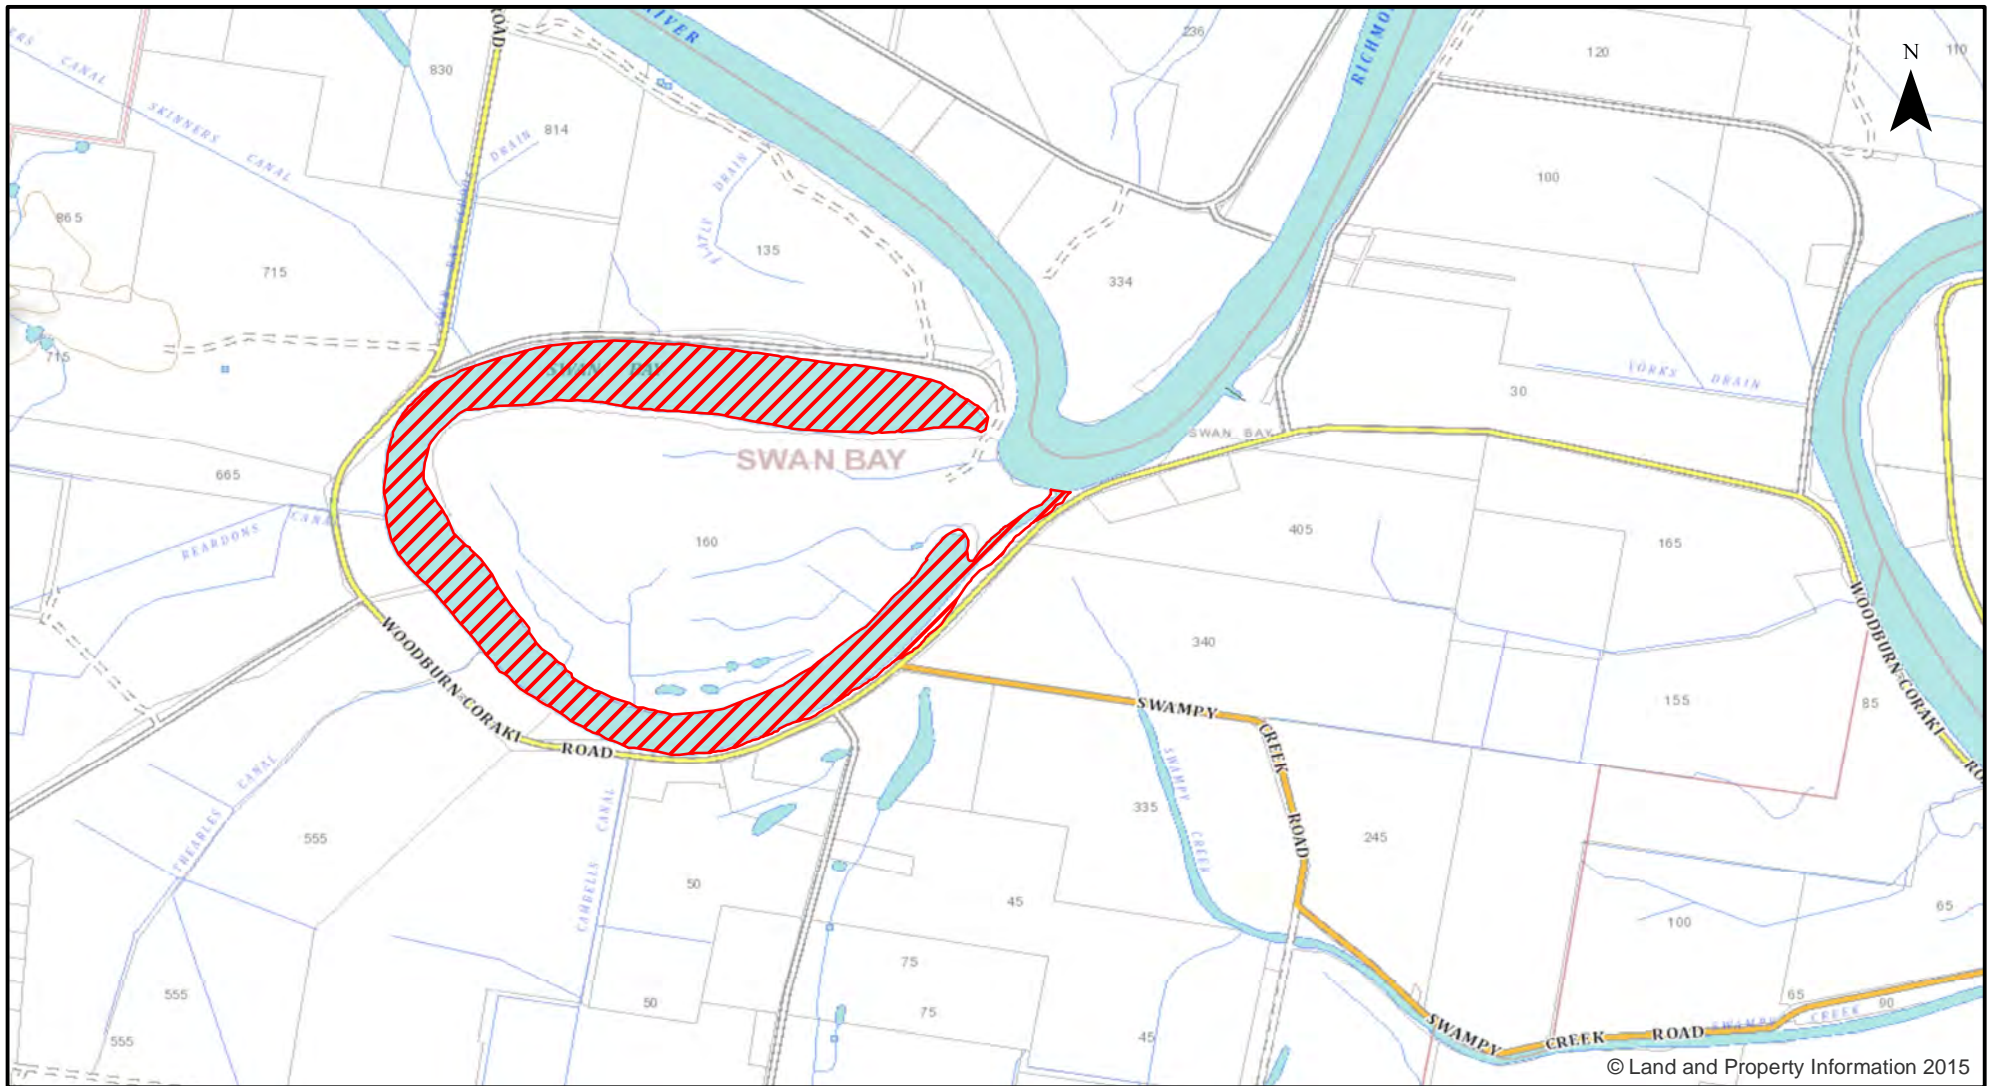

Estuary General - Richmond River - Swan Bay

Closure

NSW DPI 6 July 2017

Coordinates are shown in WGS84

Notice to Map Users

Additional closures may apply. Primary Industries and its employees disclaim all liability for any actions or consequences arising from the use of this information. This map is not to be used for navigational purposes as it is indicative only and not guaranteed to be free of error or omission.