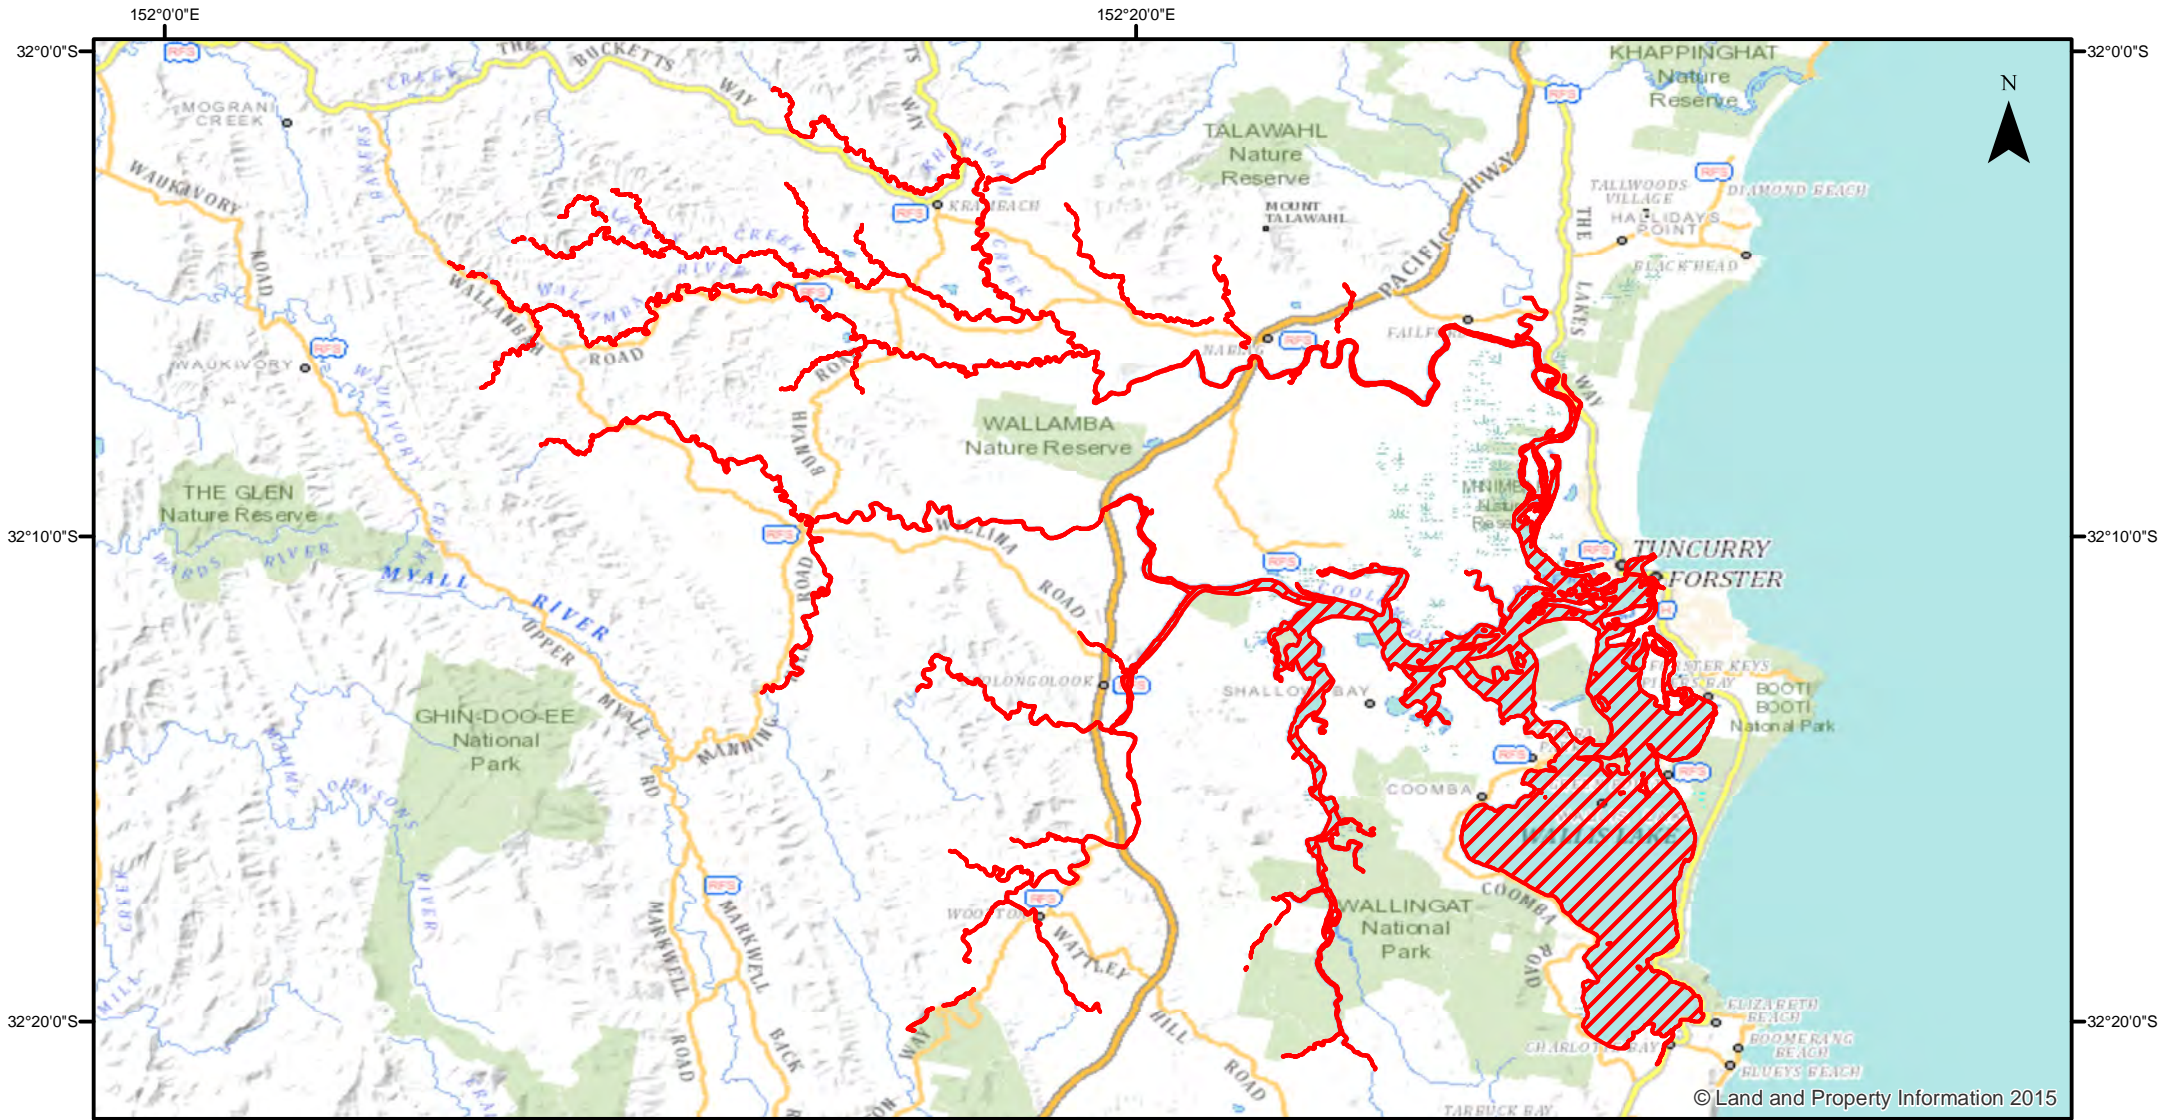

Estuary General - Wallis Lake - Weekend Netting

© Land and Property Information 2015

Closure

NSW DPI 21 July 2017
Coordinates are shown in WGS84

Kilometers

Notice to Map Users

Additional closures may apply. Primary Industries and its employees disclaim all liability for any actions or consequences arising from the use of this information. This map is not to be used for navigational purposes as it is indicative only and not guaranteed to be free of error or omission.