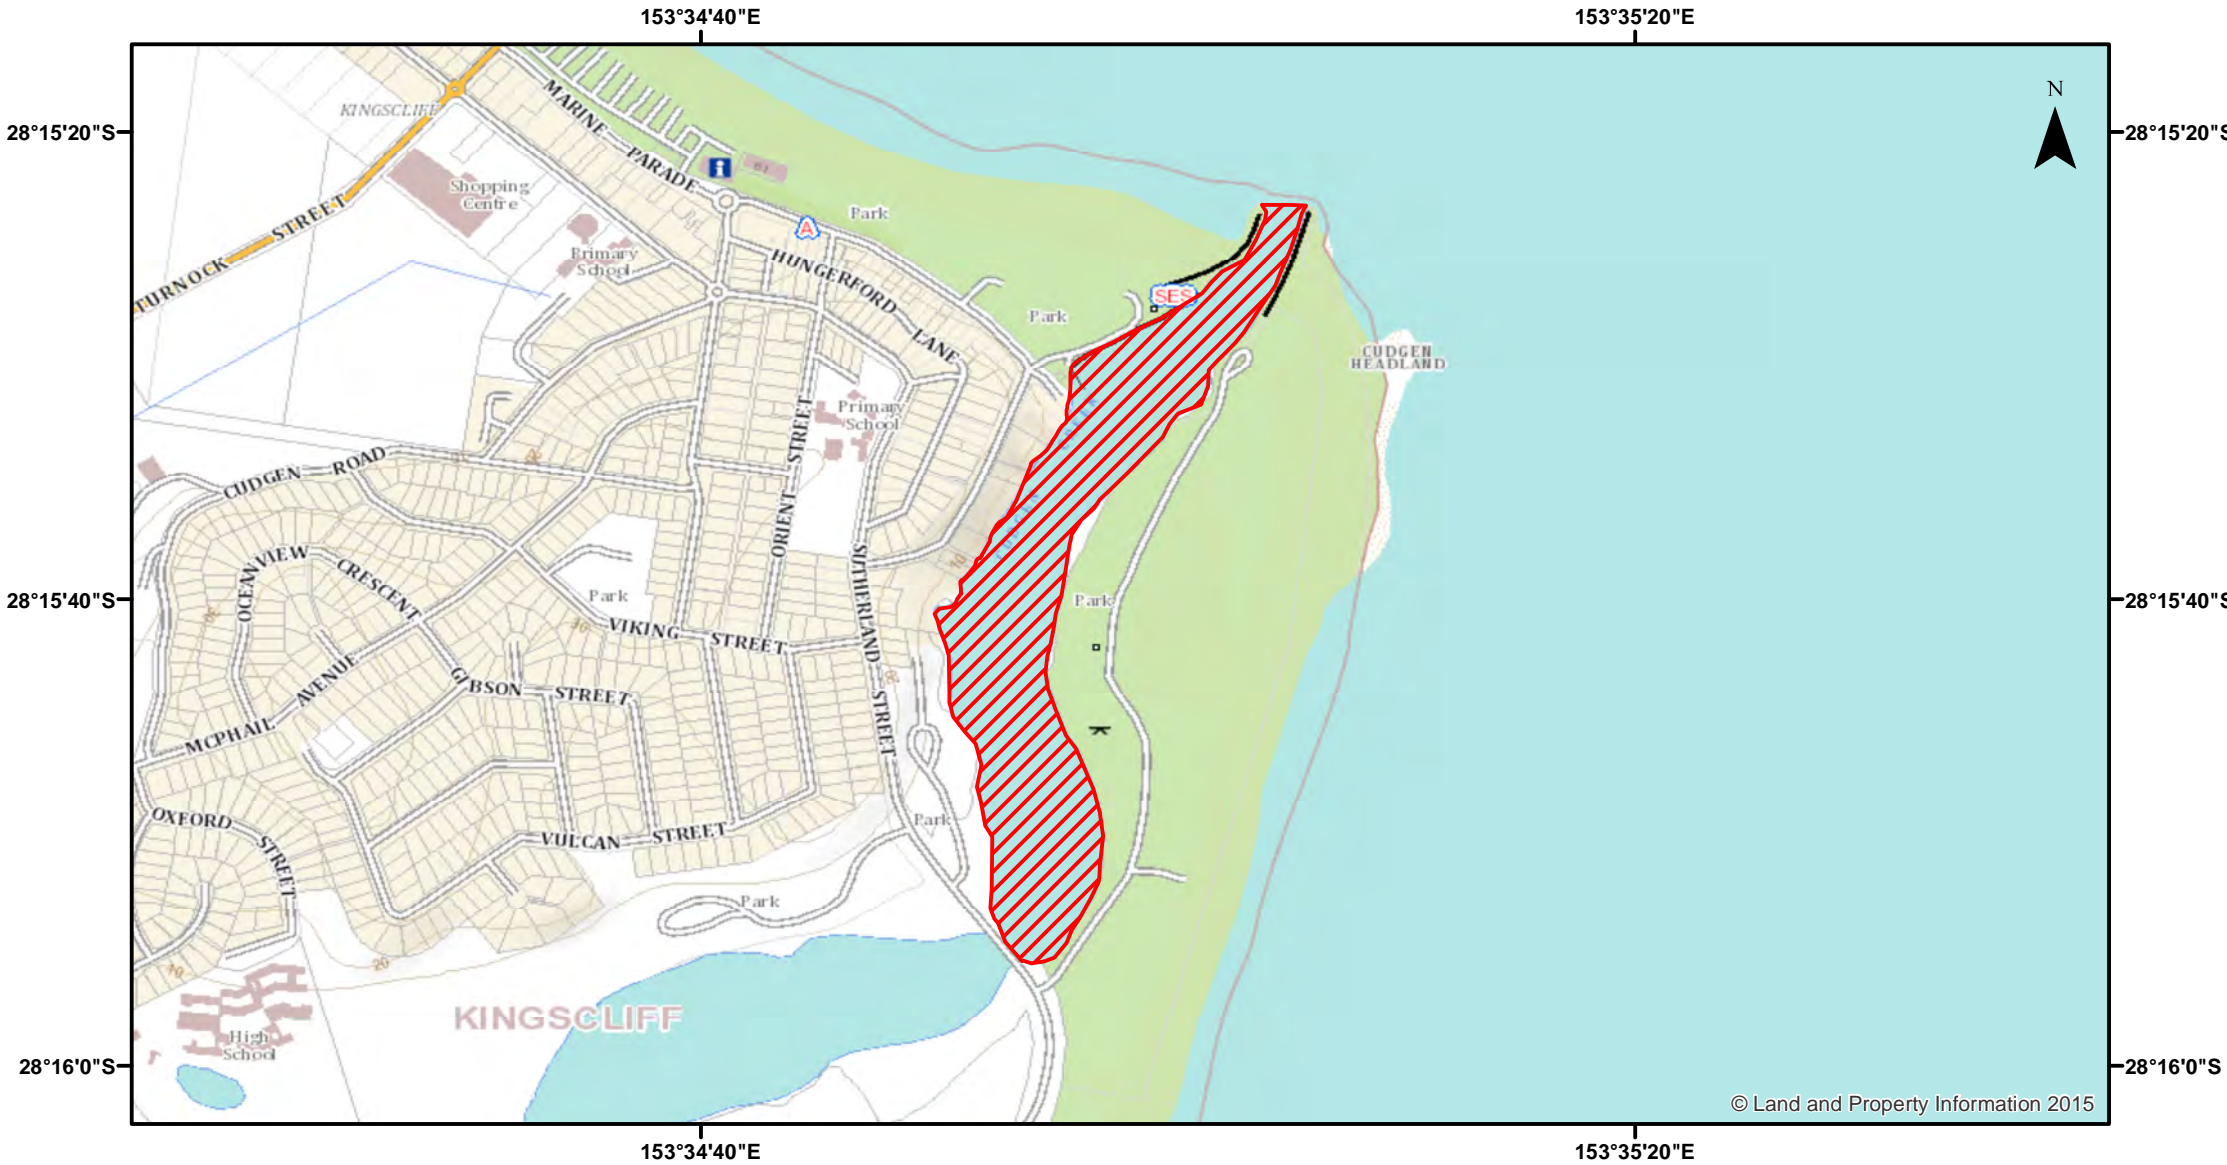

# Spearfishing - Cudgen Creek

Closure

NSW DPI 21 March 2018  
Coordinates are shown in WGS84

**Closed Waters**  
The whole of the waters of that part of Cudgen Creek north of the traffic bridge at Kingscliff.

Notice to Map Users  
Additional closures may apply. Primary Industries and its employees disclaim all liability for any actions or consequences arising from the use of this information. This map is not to be used for navigational purposes as it is indicative only and not guaranteed to be free of error or omission.