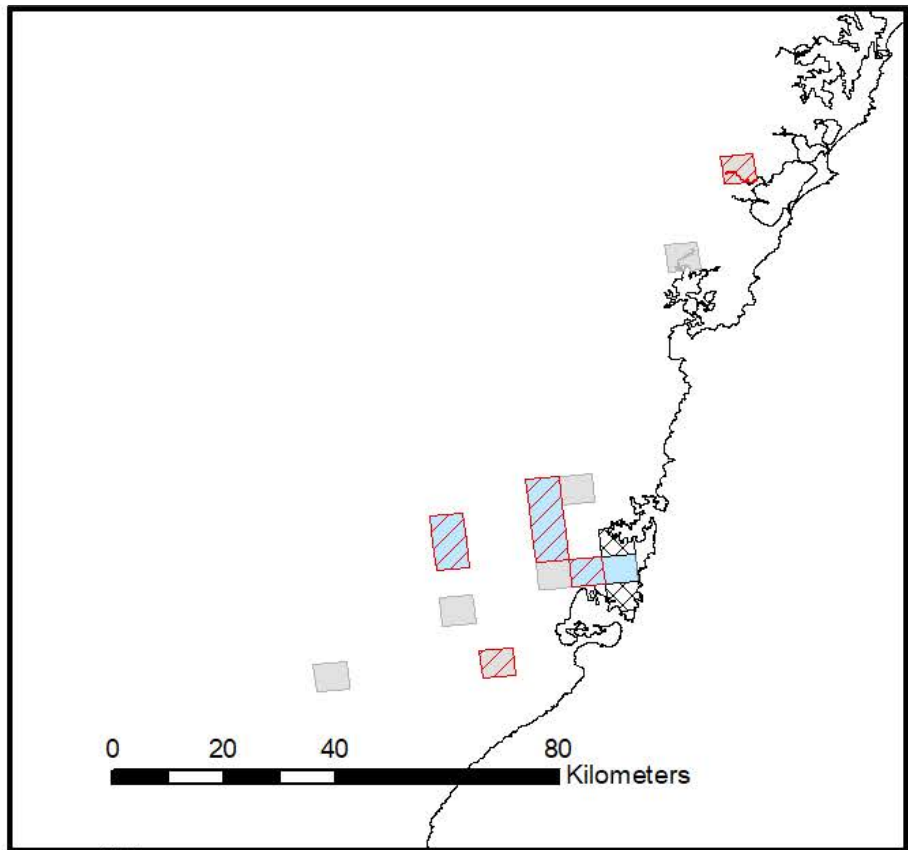

Red-eared slider turtle relative abundance

0 20 40 80 Kilometers

0 80 160 320 Kilometers