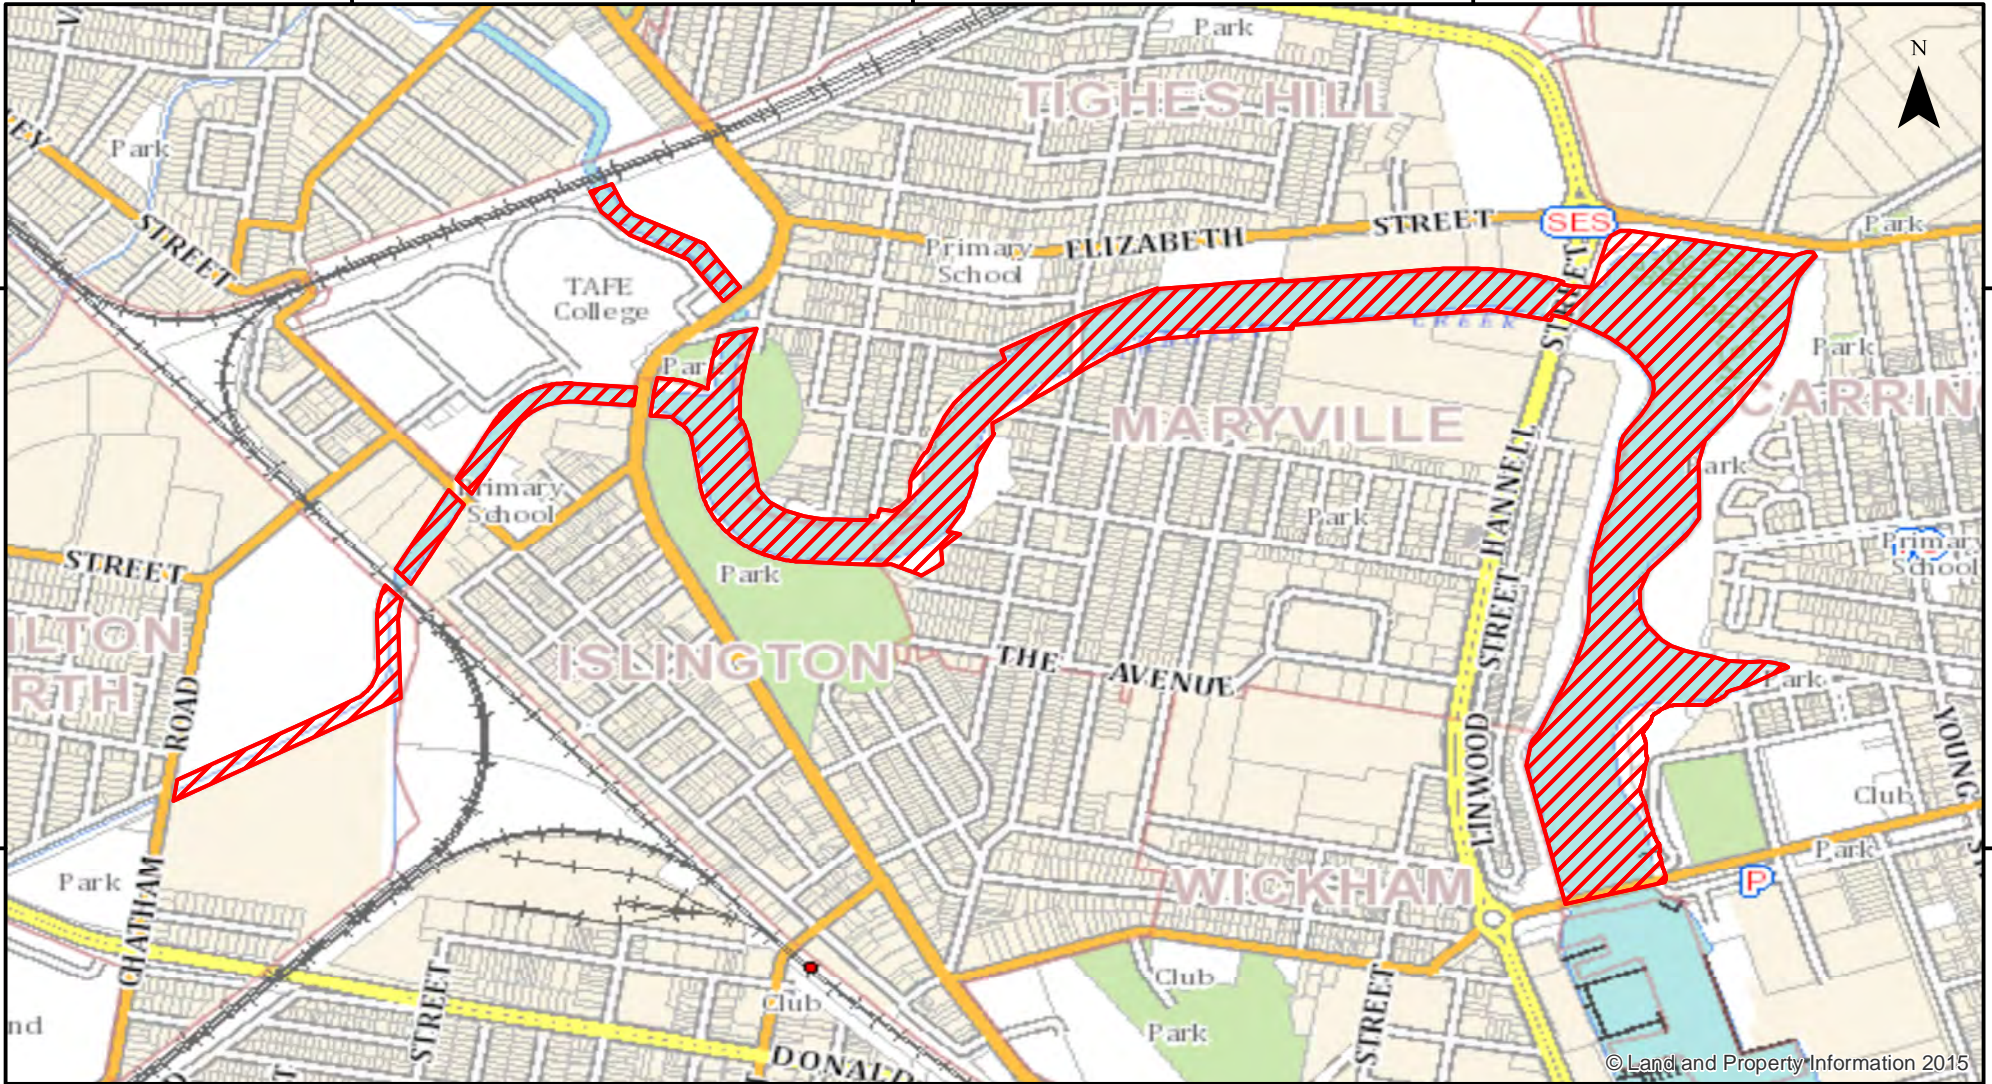

Estuary General - Throsby Creek - Shellfish

151°44'30"E

151°45'0"E

151°45'30"E

32°54'30"S

32°54'30"S

32°55'0"S

32°55'0"S

© Land and Property Information 2015

Closure

NSW DPI 25 July 2017

Coordinates are shown in WGS84

0 0.1 0.2 0.4 0.6 0.8

Kilometers

Notice to Map Users

Additional closures may apply. Primary Industries and its employees disclaim all liability for any actions or consequences arising from the use of this information. This map is not to be used for navigational purposes as it is indicative only and not guaranteed to be free of error or omission.