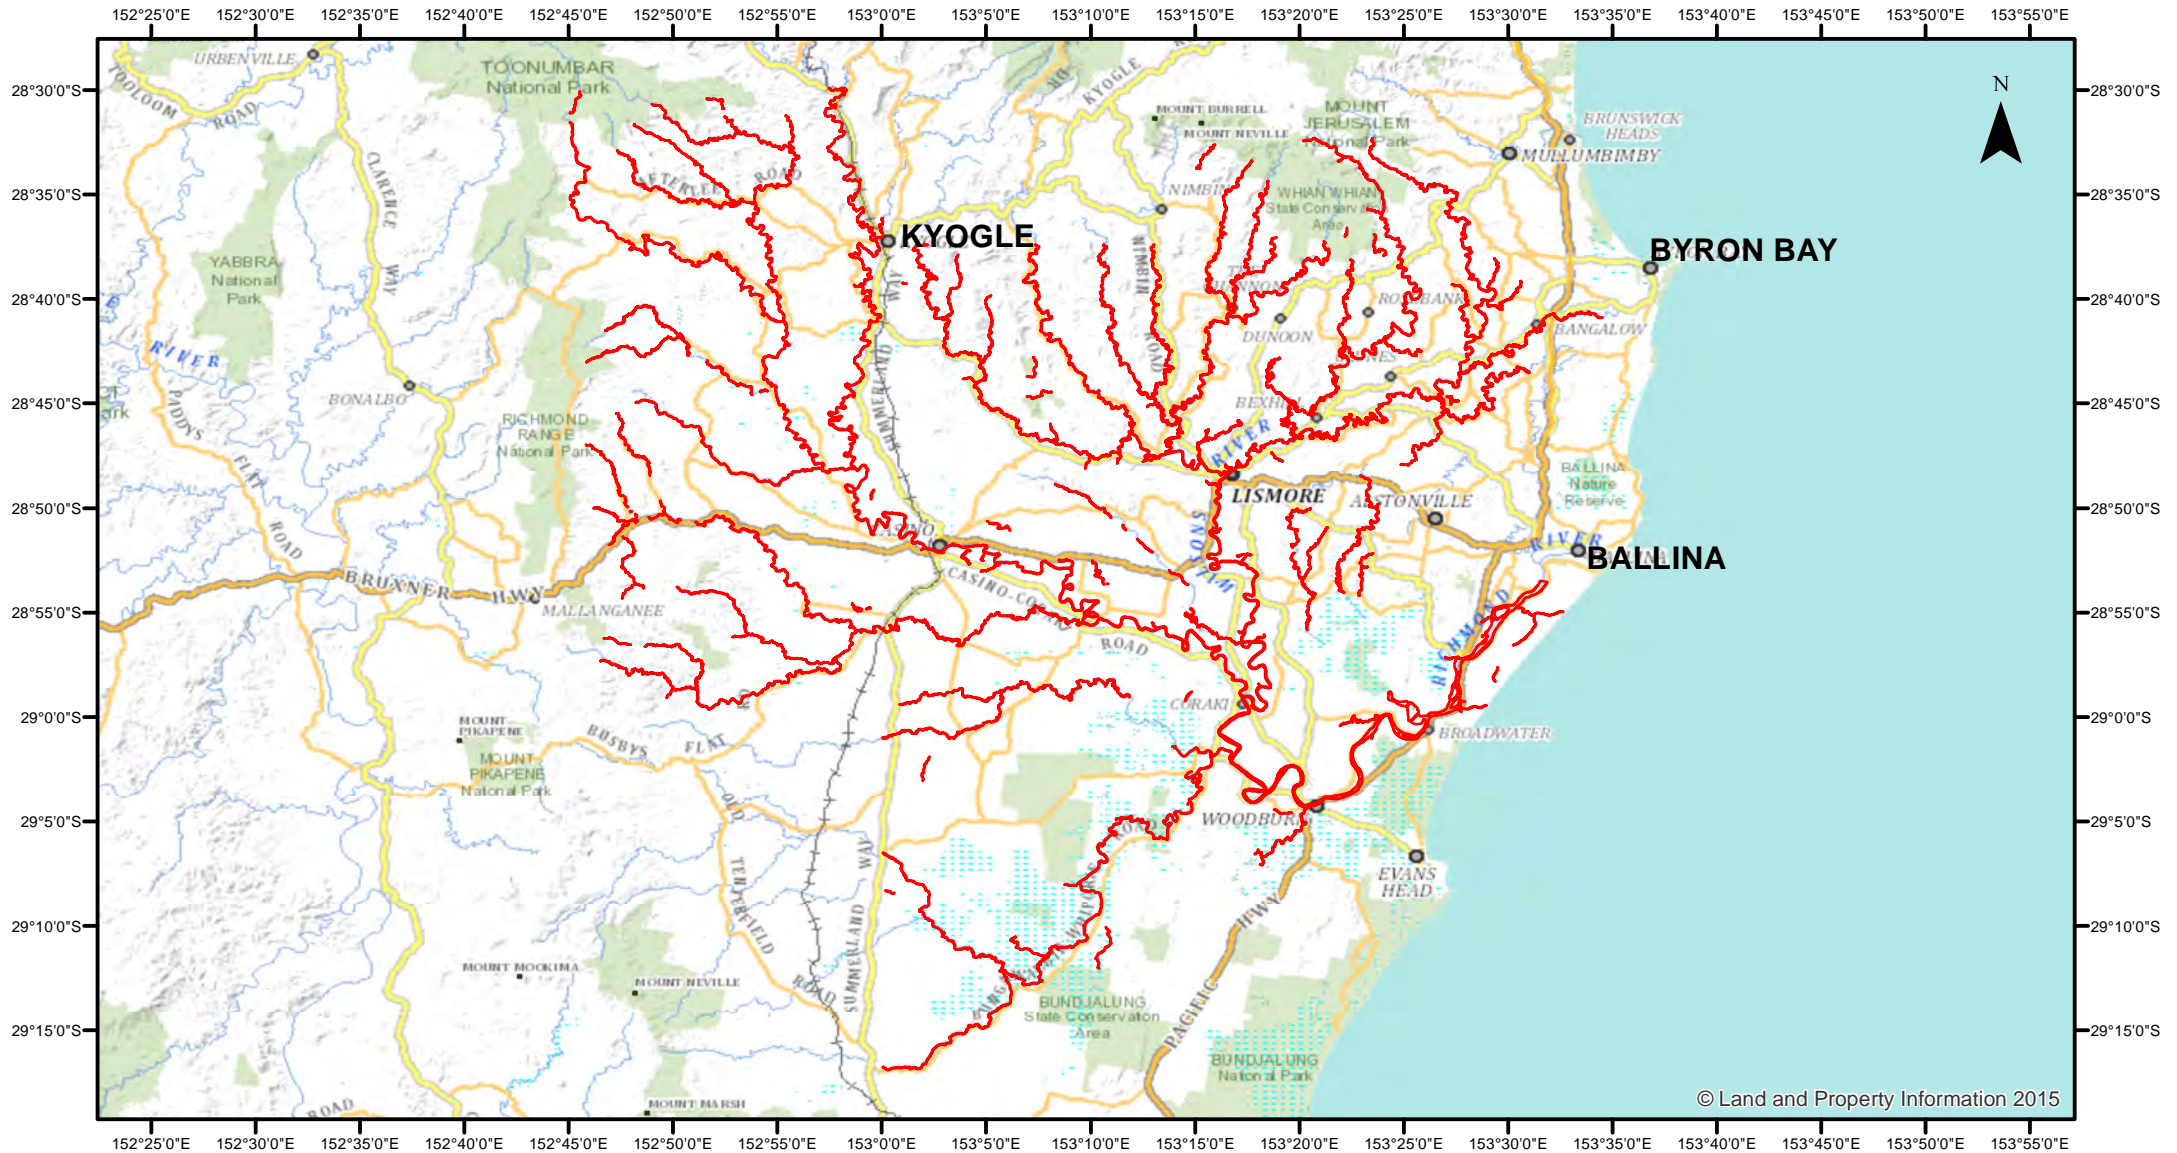

Estuary General - Richmond River - Weekend Netting

© Land and Property Information 2015

Closure

NSW DPI 6 July 2017
Coordinates are shown in WGS84

Notice to Map Users

Additional closures may apply. Primary Industries and its employees disclaim all liability for any actions or consequences arising from the use of this information. This map is not to be used for navigational purposes as it is indicative only and not guaranteed to be free of error or omission.