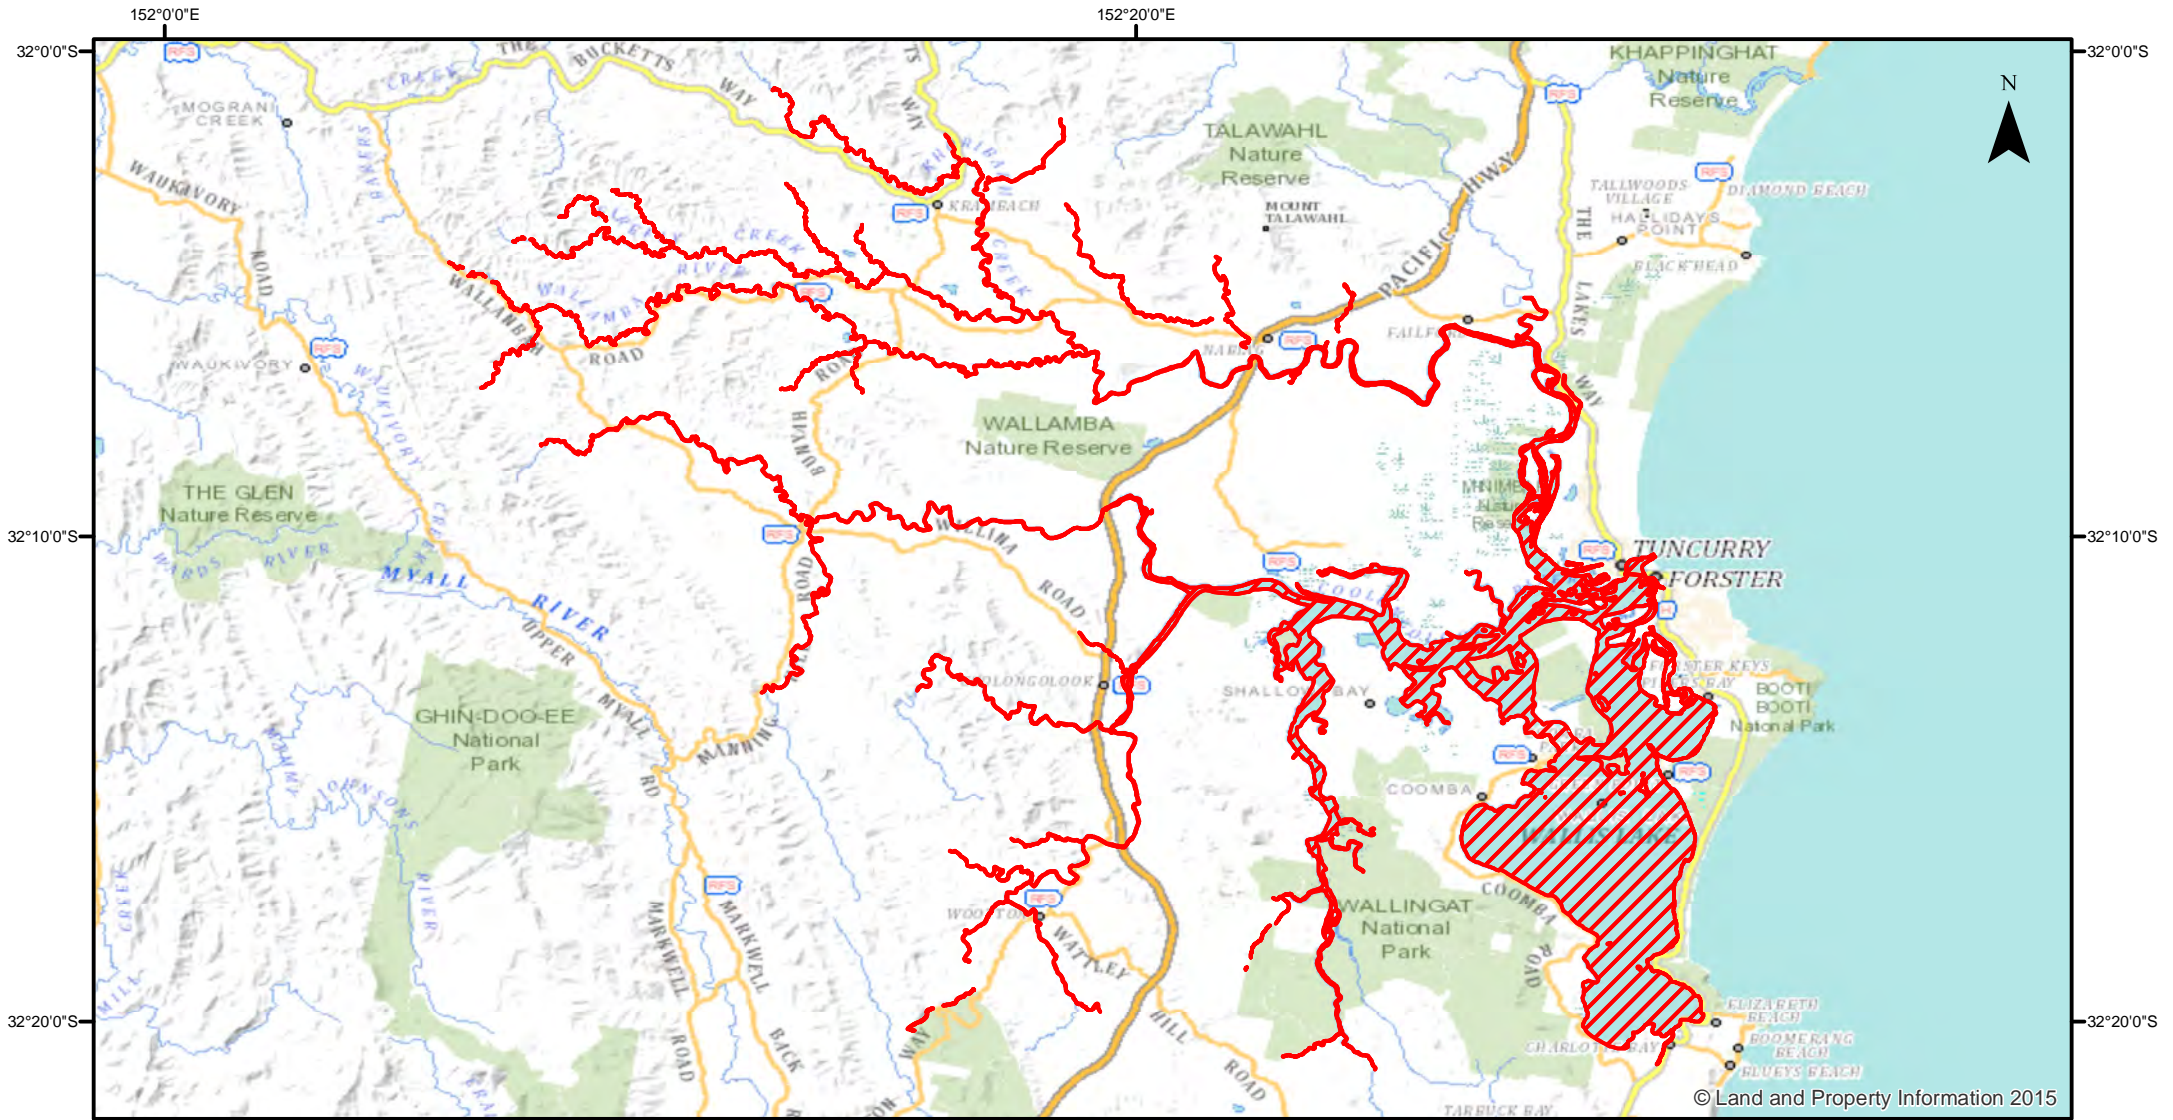

Estuary General - Wallis Lake - Winter Prawning

Closure

NSW DPI 21 July 2017

Coordinates are shown in WGS84

0 2.5 5 10 15 20

Kilometers

Notice to Map Users

Additional closures may apply. Primary Industries and its employees disclaim all liability for any actions or consequences arising from the use of this information. This map is not to be used for navigational purposes as it is indicative only and not guaranteed to be free of error or omission.