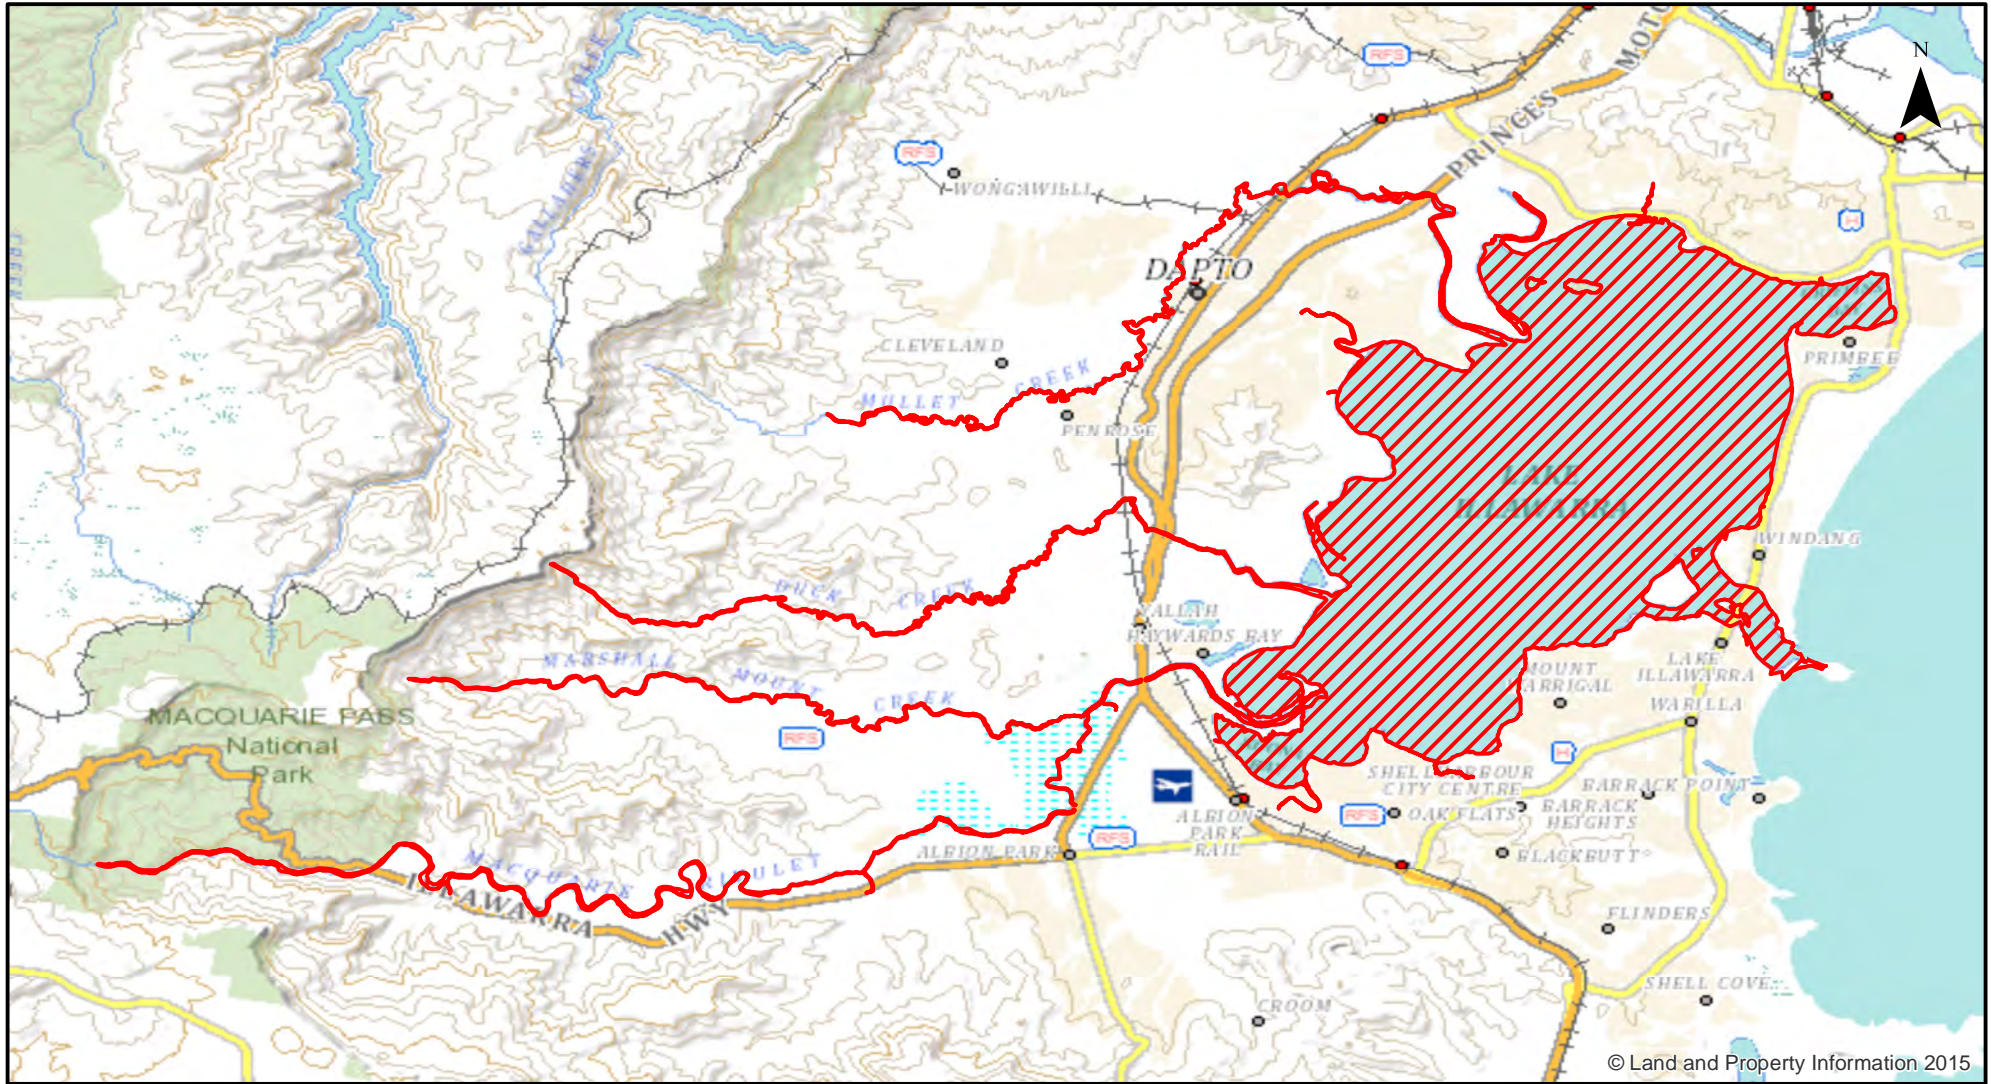

# Estuary General - Lake Illawarra - Hauling Nets

Closure

NSW DPI 26 September 2017  
Coordinates are shown in WGS84

Kilometers

### Notice to Map Users

Additional closures may apply. Primary Industries and its employees disclaim all liability for any actions or consequences arising from the use of this information. This map is not to be used for navigational purposes as it is indicative only and not guaranteed to be free of error or omission.