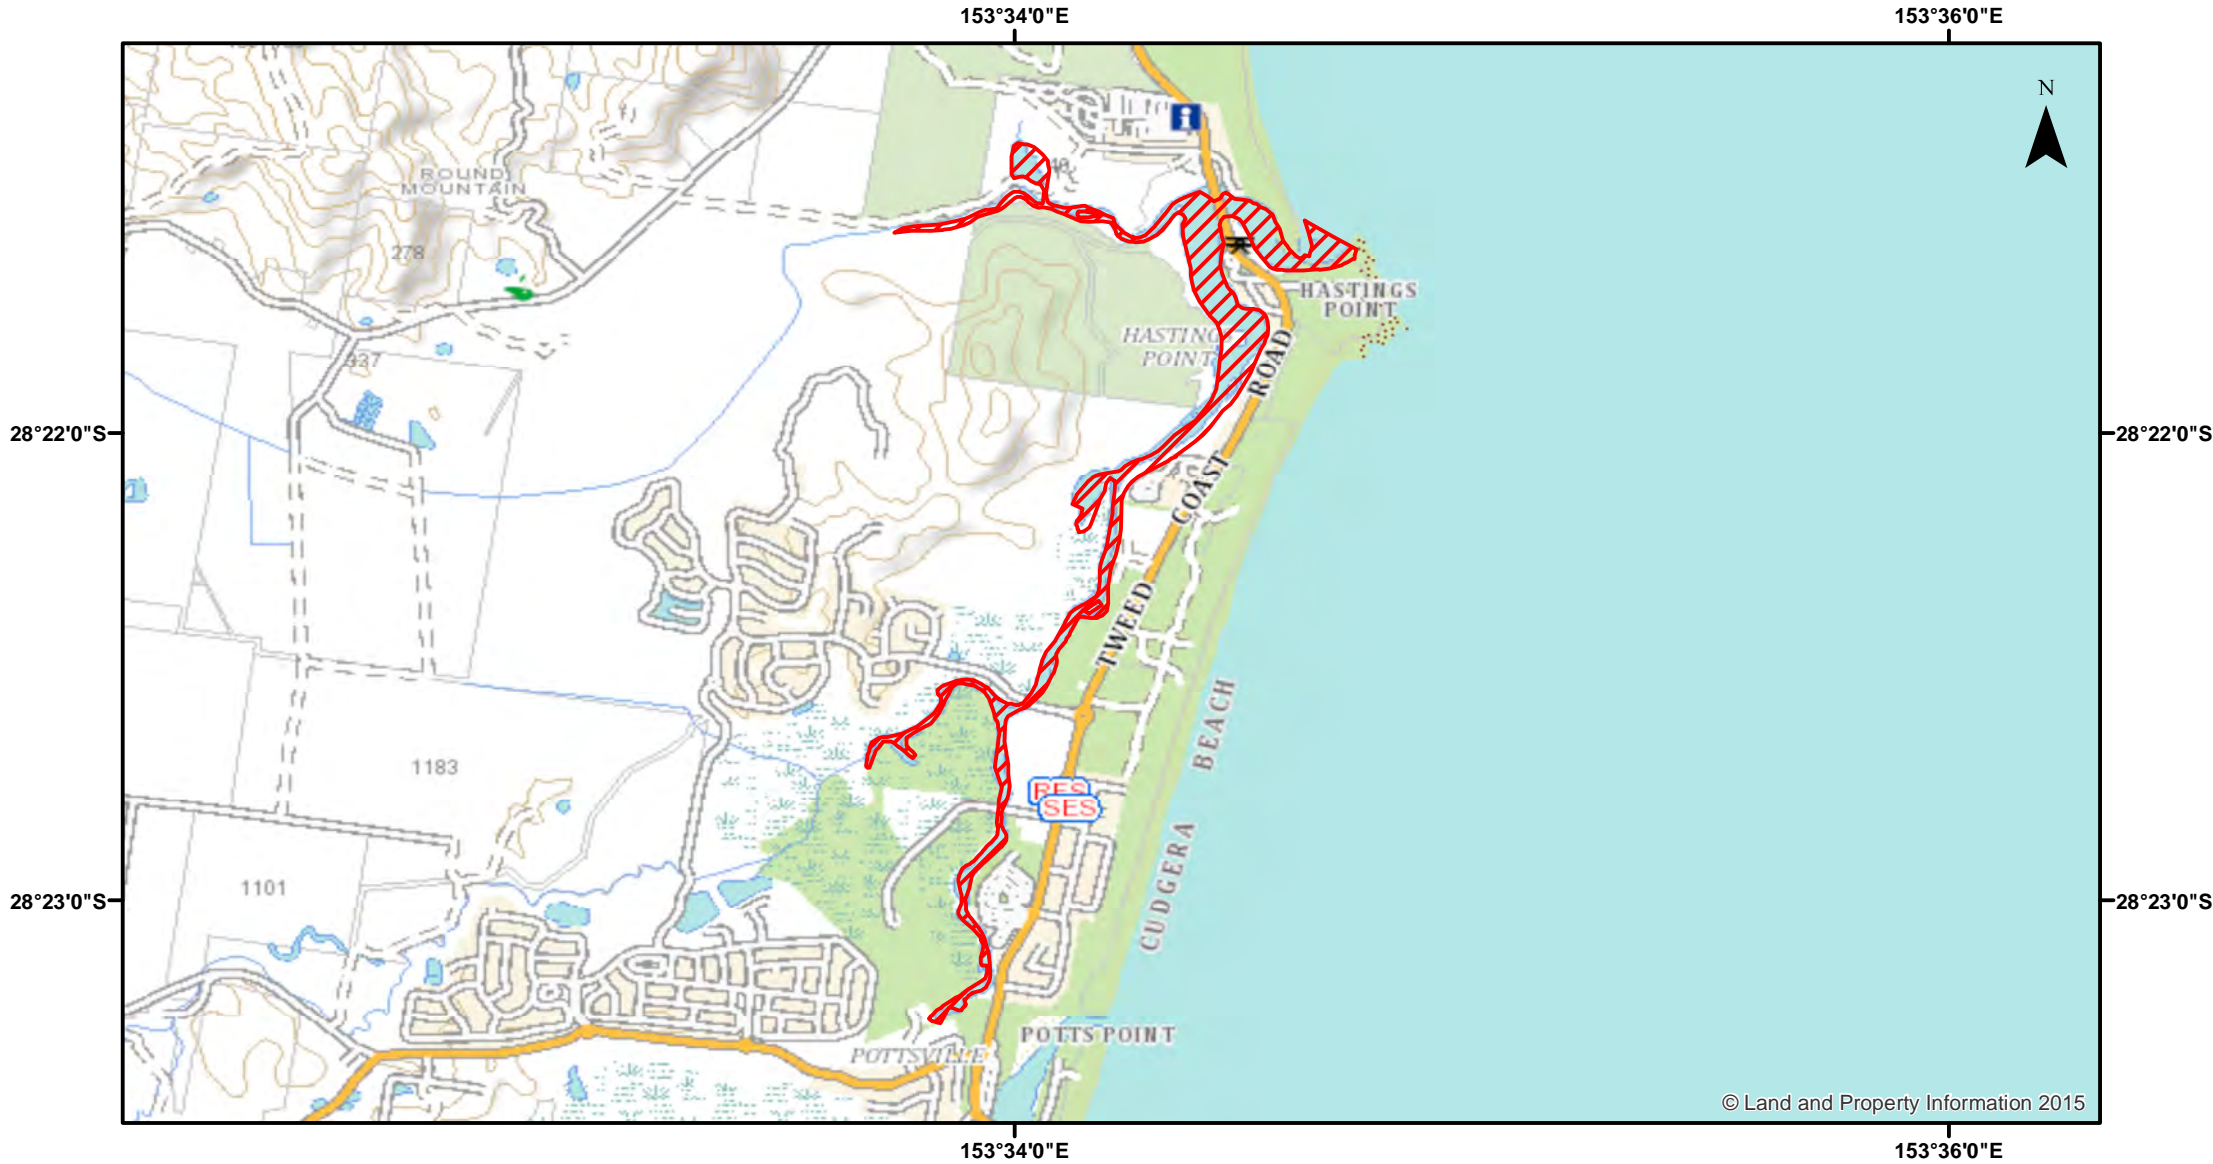

Spearfishing - Cudgera Creek

© Land and Property Information 2015

Closure

NSW DPI 21 March 2018

Coordinates are shown in WGS84

Notice to Map Users
 Additional closures may apply. Primary Industries and its employees disclaim all liability for any actions or consequences arising from the use of this information. This map is not to be used for navigational purposes as it is indicative only and not guaranteed to be free of error or omission.

Closed Waters
 The whole of the waters of Cudgera Creek, together with its tributaries upwards to its source from the South Pacific Ocean.

© Land and Property Information 2015