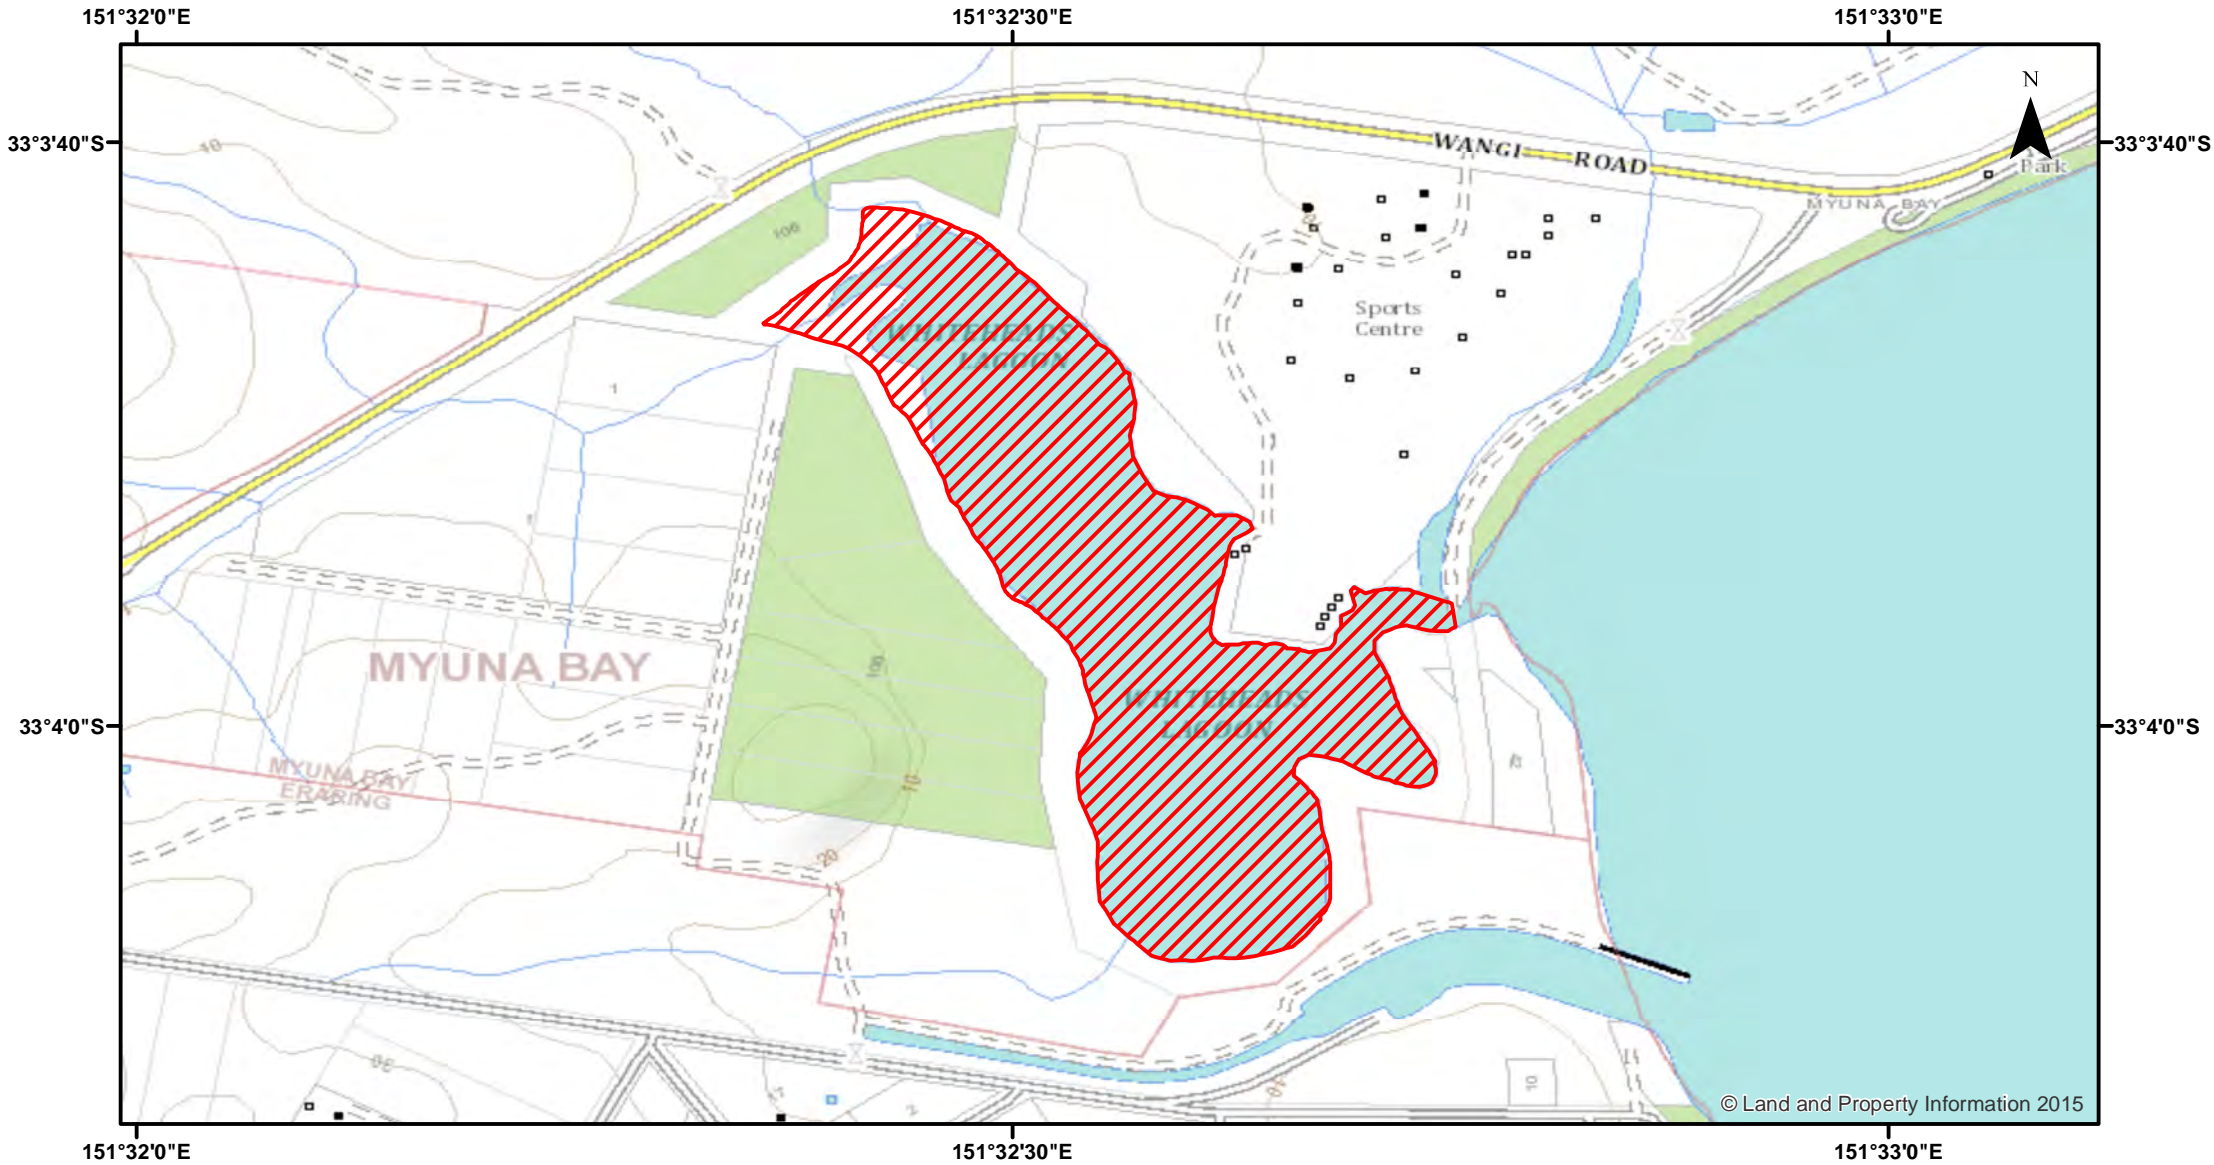

Lake Macquarie - Whiteheads Lagoon

Closure

NSW DPI 20 April 2018

Coordinates are shown in WGS84

Notice to Map Users

Additional closures may apply. Primary Industries and its employees disclaim all liability for any actions or consequences arising from the use of this information. This map is not to be used for navigational purposes as it is indicative only and not guaranteed to be free of error or omission.

Closed Waters
 The whole of the waters of Whiteheads Lagoon upstream of the road bridge near its confluence with Lake Macquarie.

Prohibited Method
 A Hoop or Lift net.

0 0.075 0.15 0.3 0.45 0.6

Kilometers