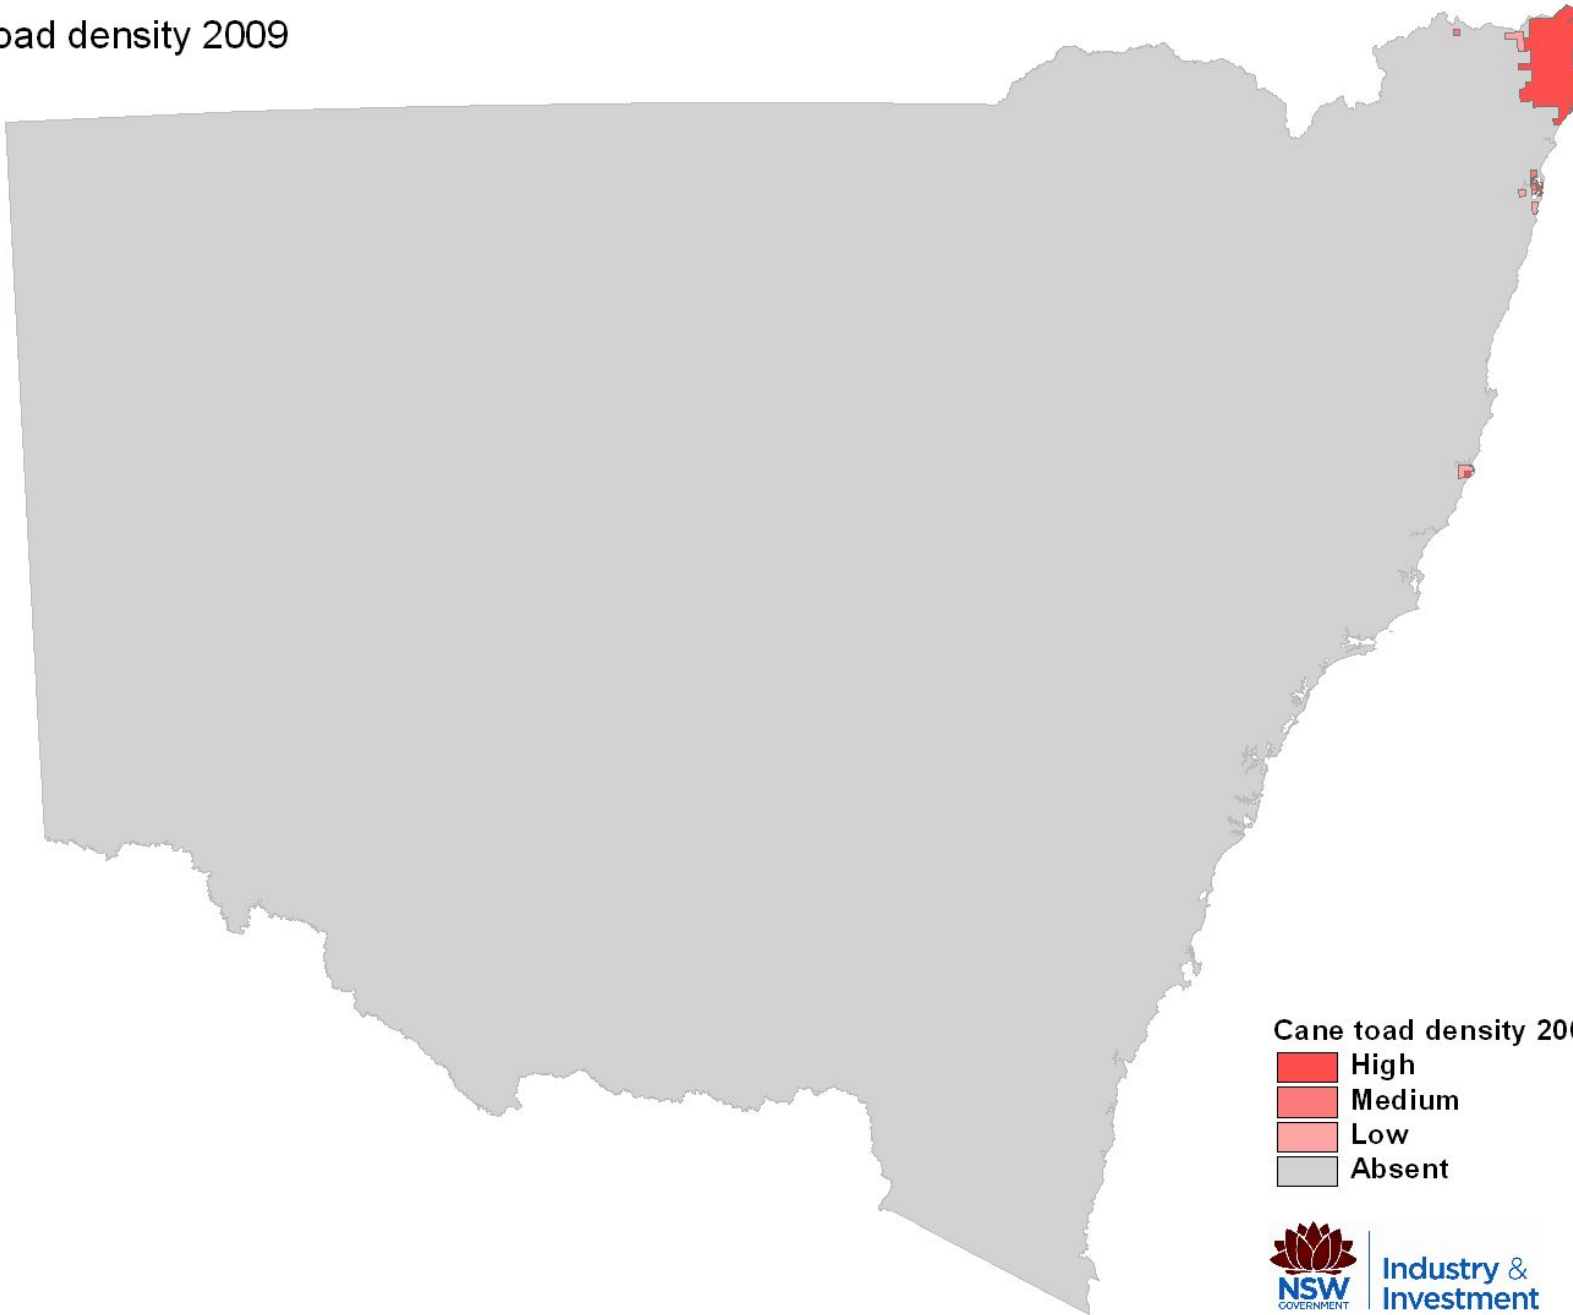

Cane toad density 2009

Cane toad density 2009

- High
- Medium
- Low
- Absent