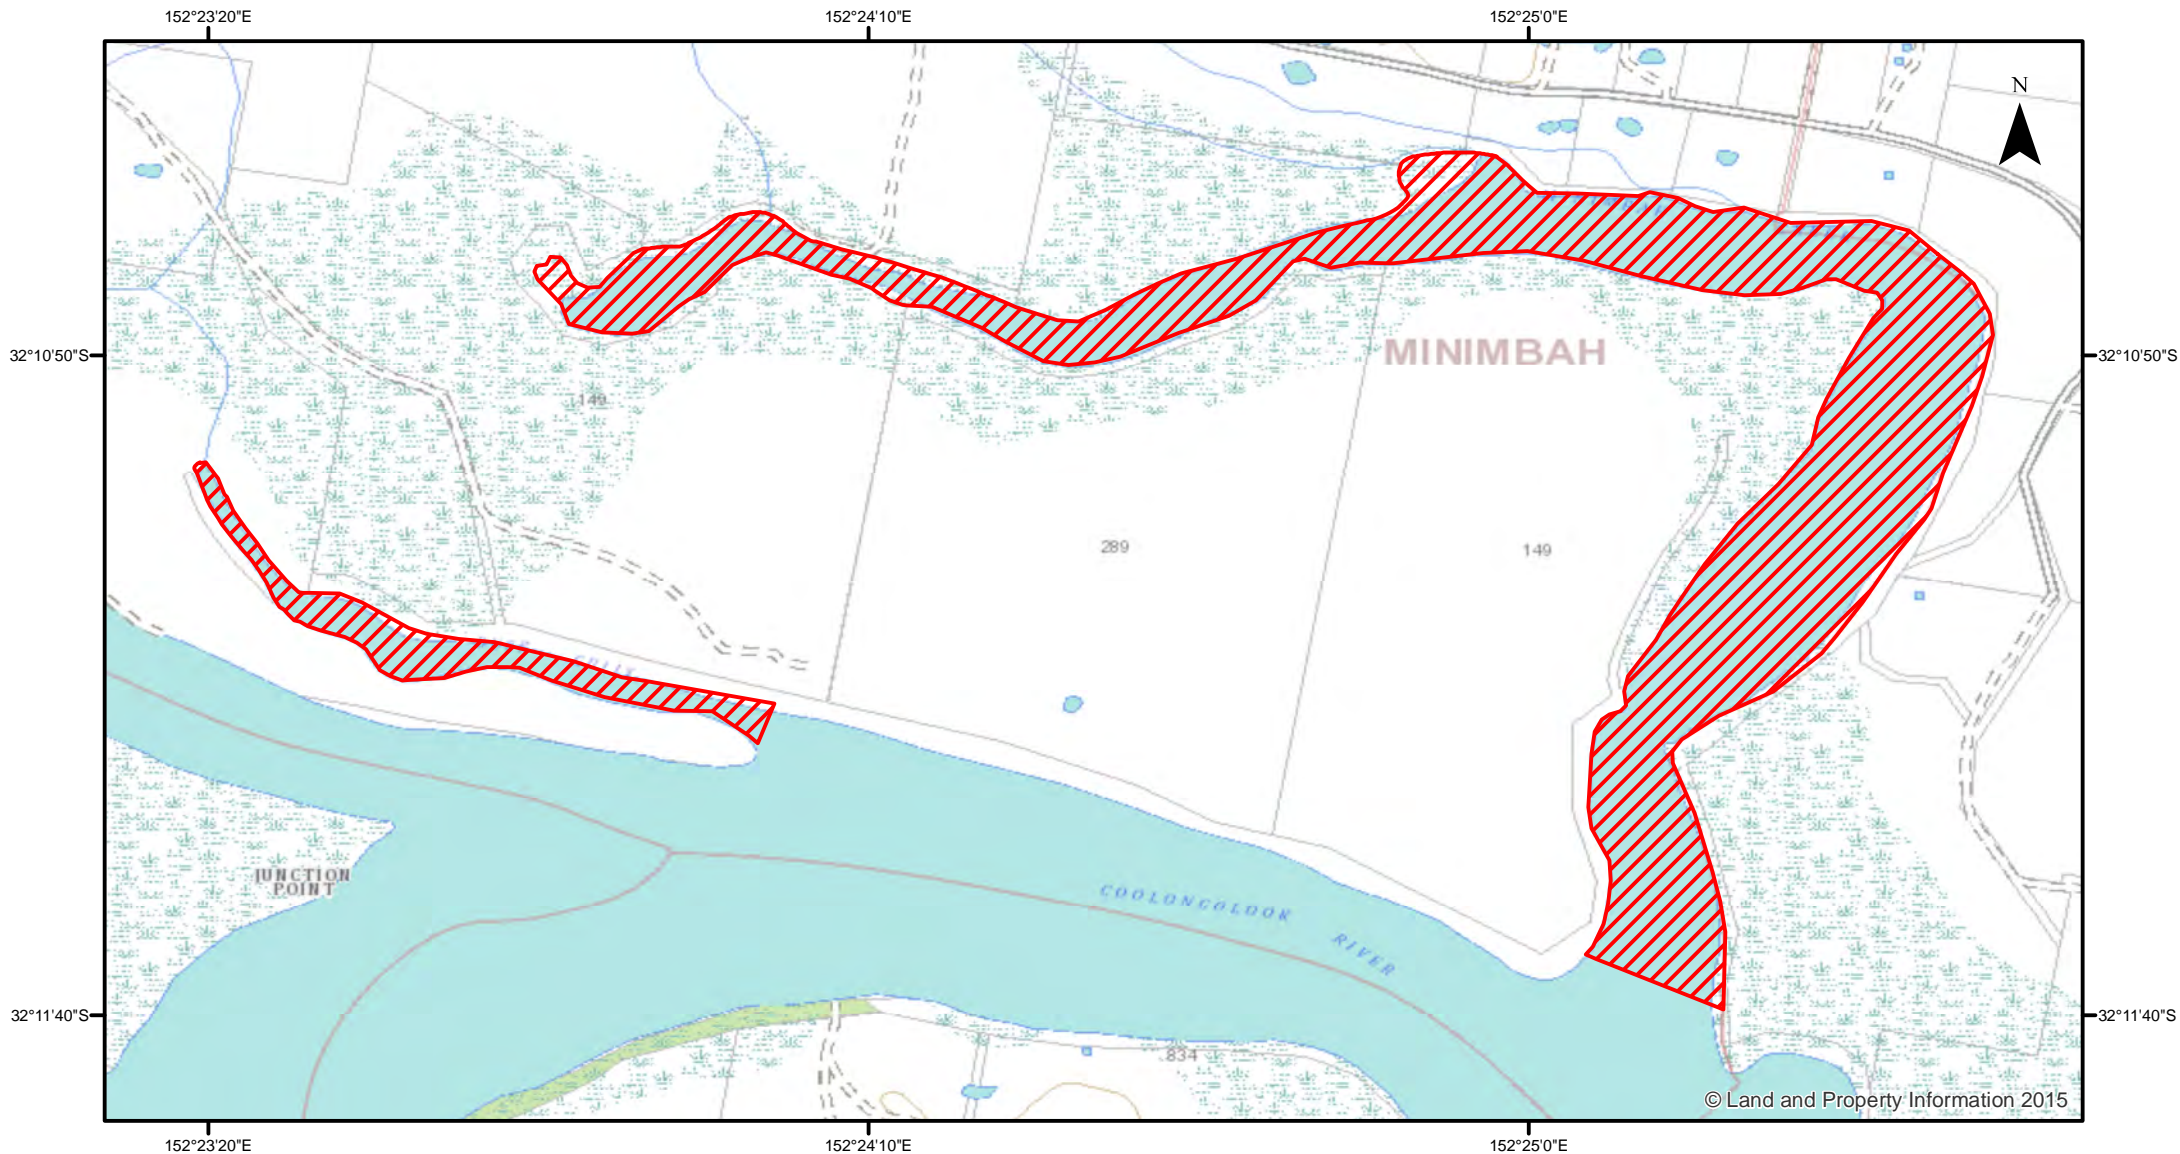

# Estuary General - Wallis Lake

 Closure

NSW DPI 21 July 2017  
Coordinates are shown in WGS84

### Notice to Map Users

Additional closures may apply. Primary Industries and its employees disclaim all liability for any actions or consequences arising from the use of this information. This map is not to be used for navigational purposes as it is indicative only and not guaranteed to be free of error or omission.