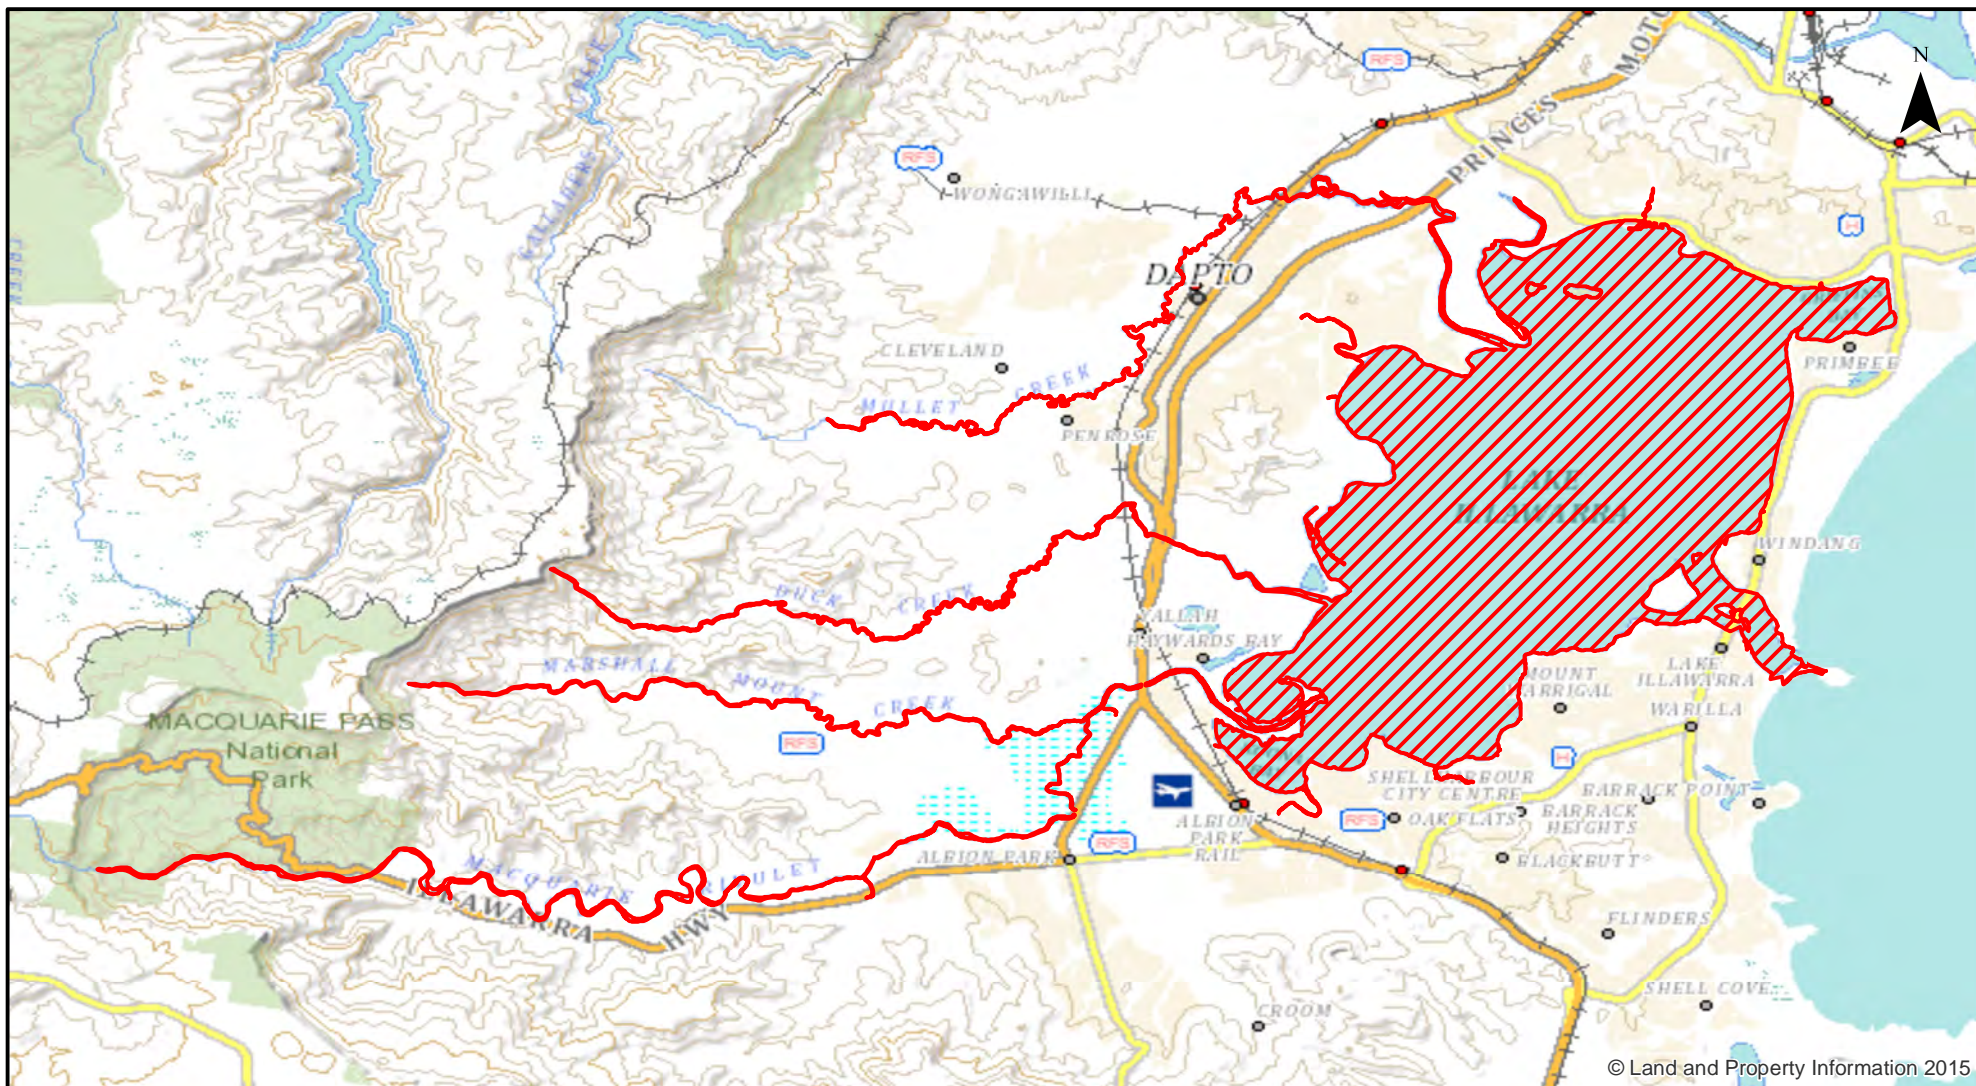

# Estuary General - Lake Illawarra - Set Meshing Net

Closure

NSW DPI 26 September 2017  
Coordinates are shown in WGS84

© Land and Property Information 2015

## Notice to Map Users

Additional closures may apply. Primary Industries and its employees disclaim all liability for any actions or consequences arising from the use of this information. This map is not to be used for navigational purposes as it is indicative only and not guaranteed to be free of error or omission.