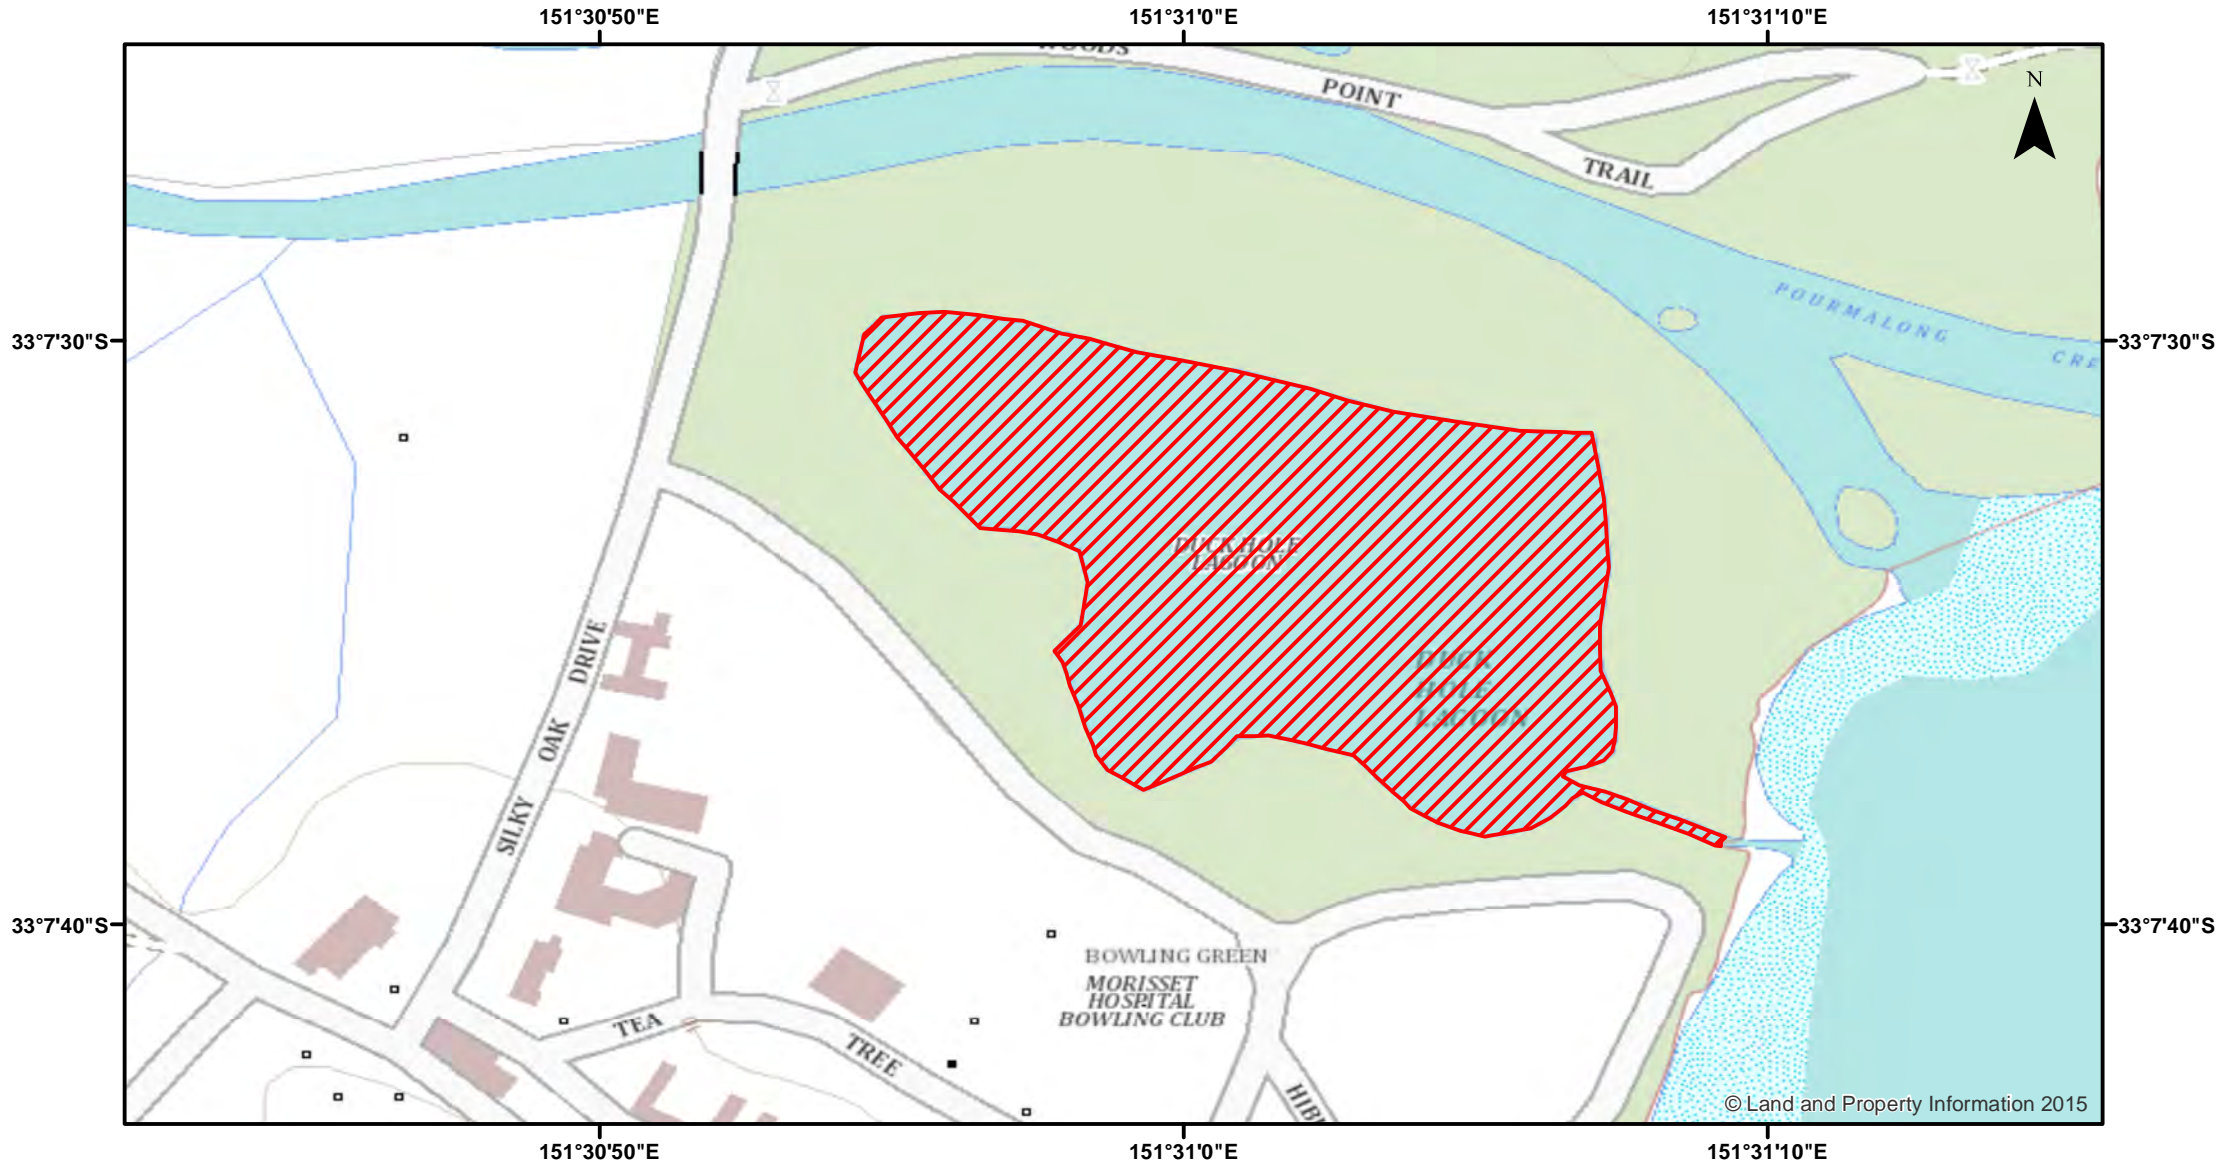

Lake Macquarie - Duck Hole Lagoon

© Land and Property Information 2015

Closure

NSW DPI 20 April 2018

Coordinates are shown in WGS84

Notice to Map Users

Additional closures may apply. Primary Industries and its employees disclaim all liability for any actions or consequences arising from the use of this information. This map is not to be used for navigational purposes as it is indicative only and not guaranteed to be free of error or omission.

Closed Waters
The whole of the waters of Duck Hole Lagoon.

Prohibited Method
A Hoop or Lift net.

0 0.0375 0.075 0.15 0.225 0.3

Kilometers

© Land and Property Information 2015