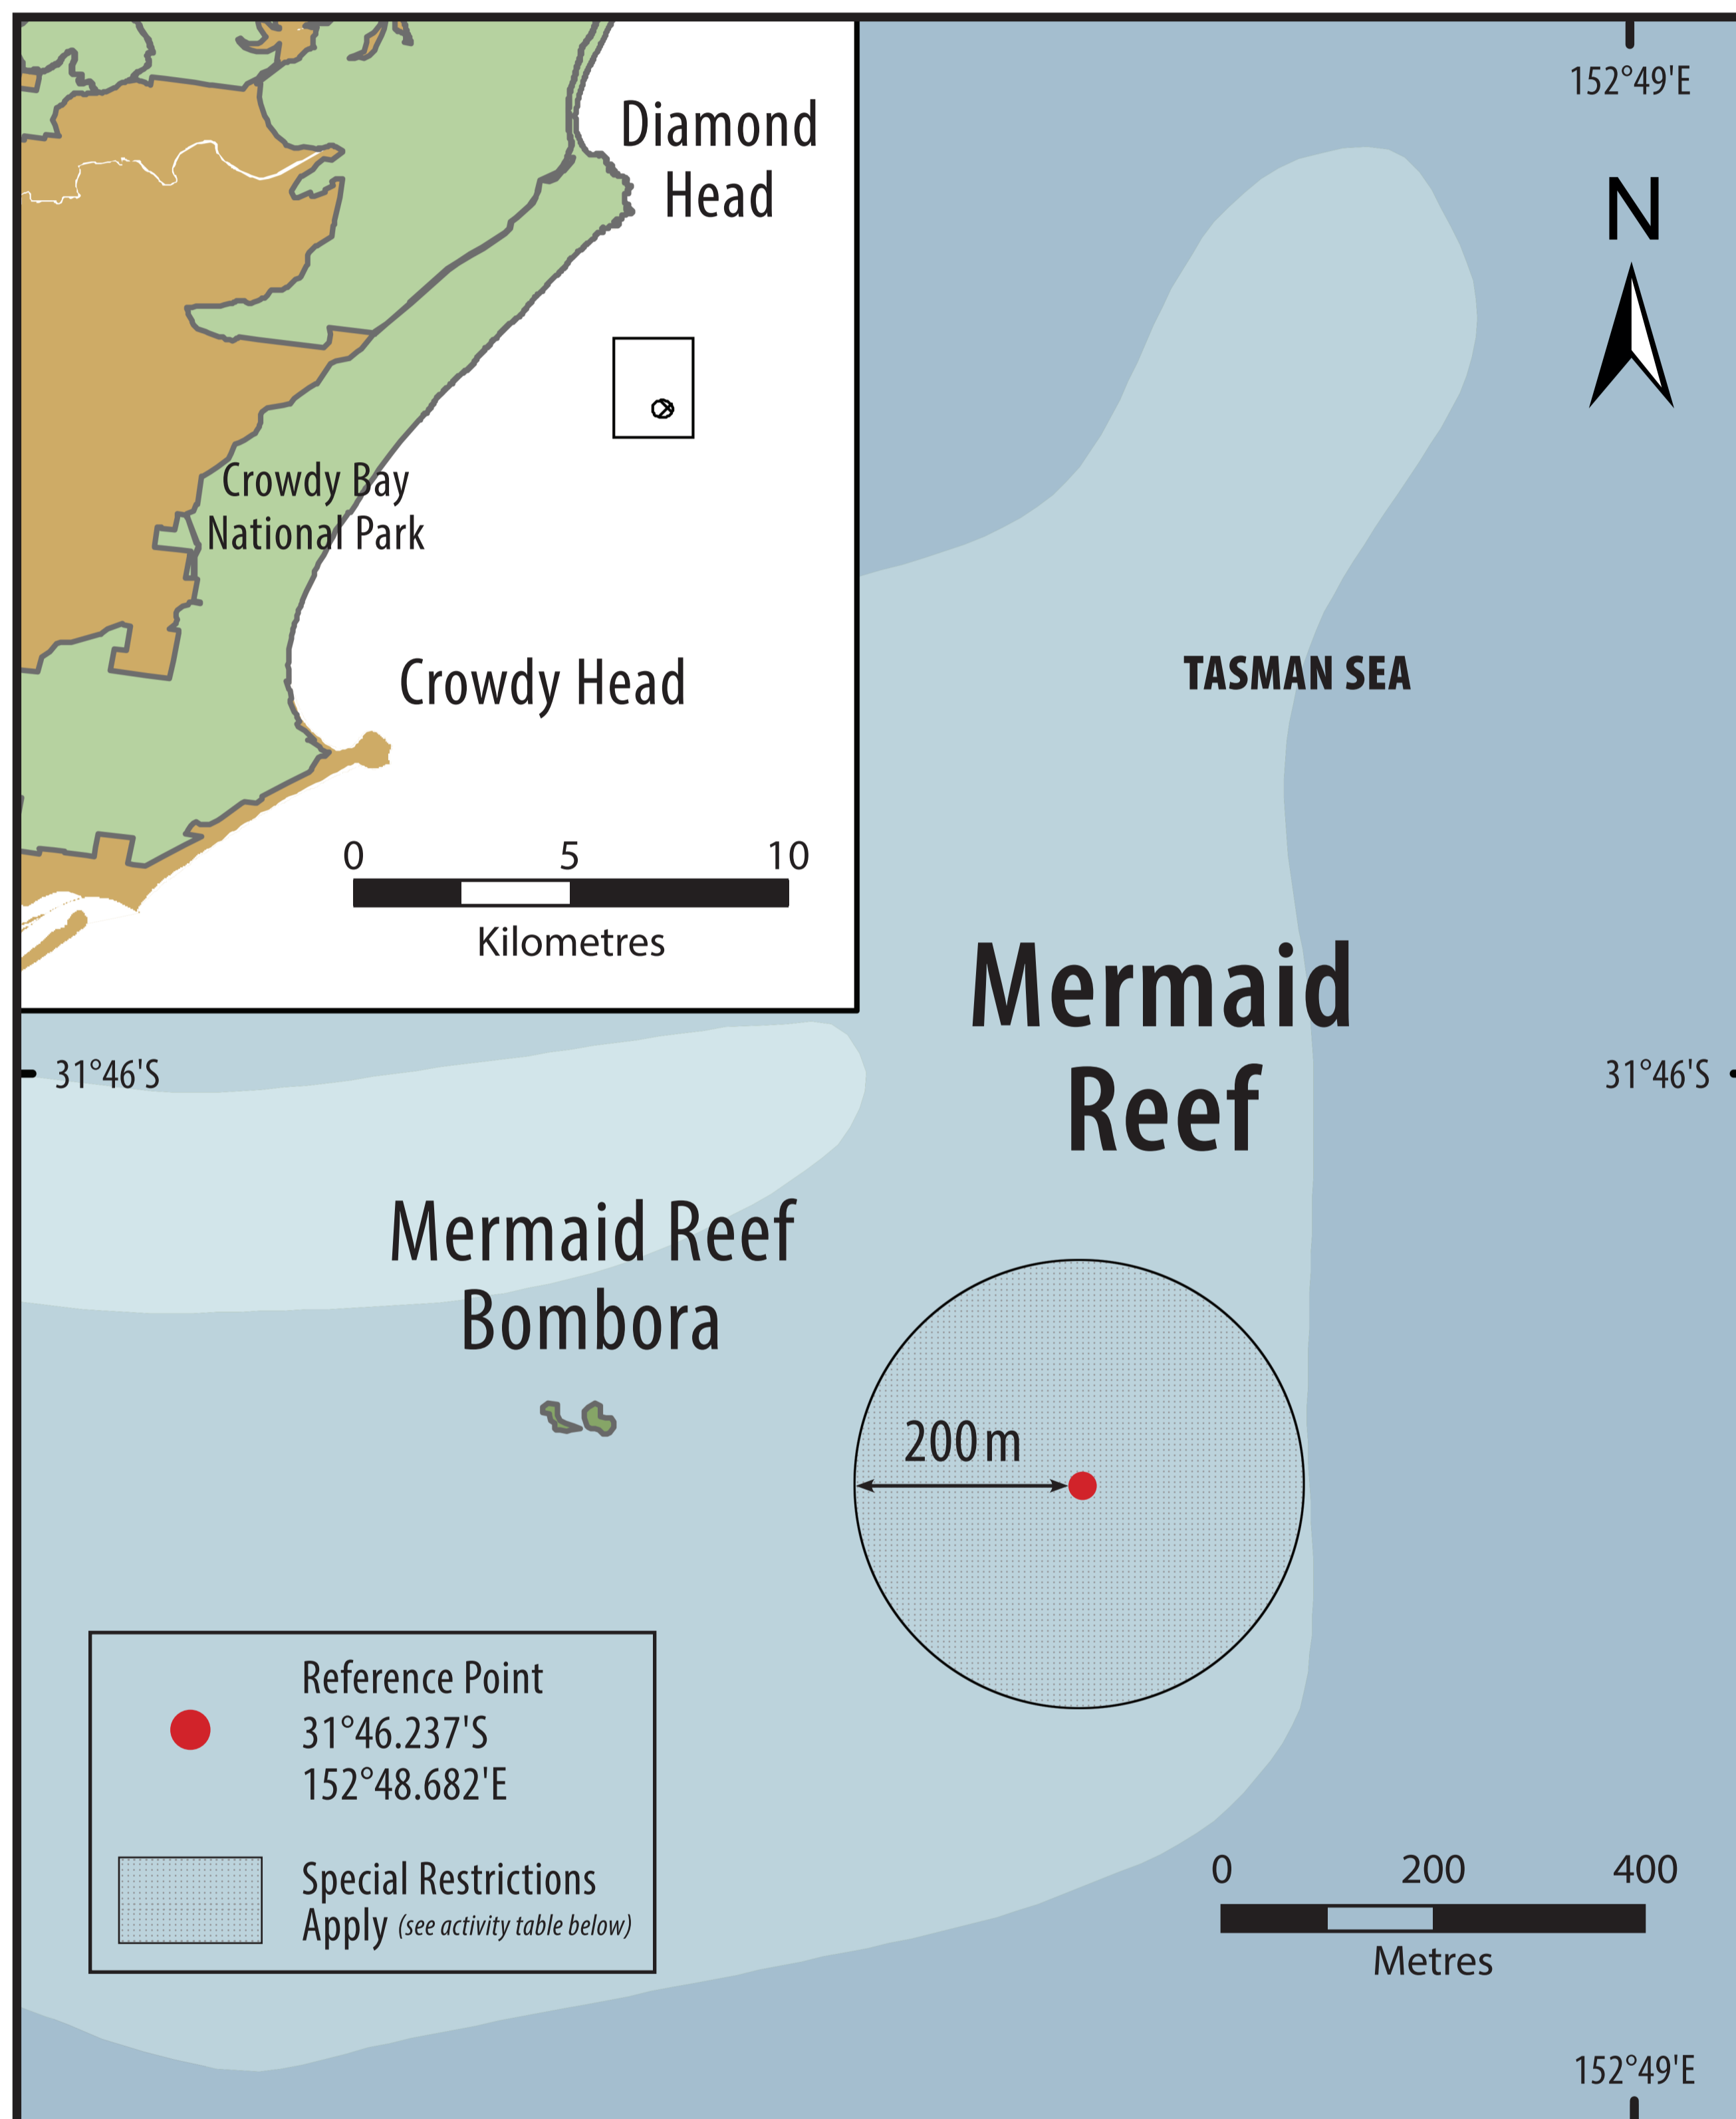

Department of
Primary Industries

RECREATIONAL FISHING RESTRICTIONS

Mermaid Reef

Greynurse Shark aggregation site

Recreational line fishing restrictions

Activity	Waters
Line fishing using bait *	✗ Prohibited
All other line fishing methods	✓ Permitted
Note	* Soft plastics, artificial and vegetable based baits permitted. General provisions of the <i>Fisheries Management Act 1994</i> and <i>Fisheries Management (General) Regulation 2010</i> also apply.

Report illegal fishing activity to
Fishers' Watch on 1800 043 536