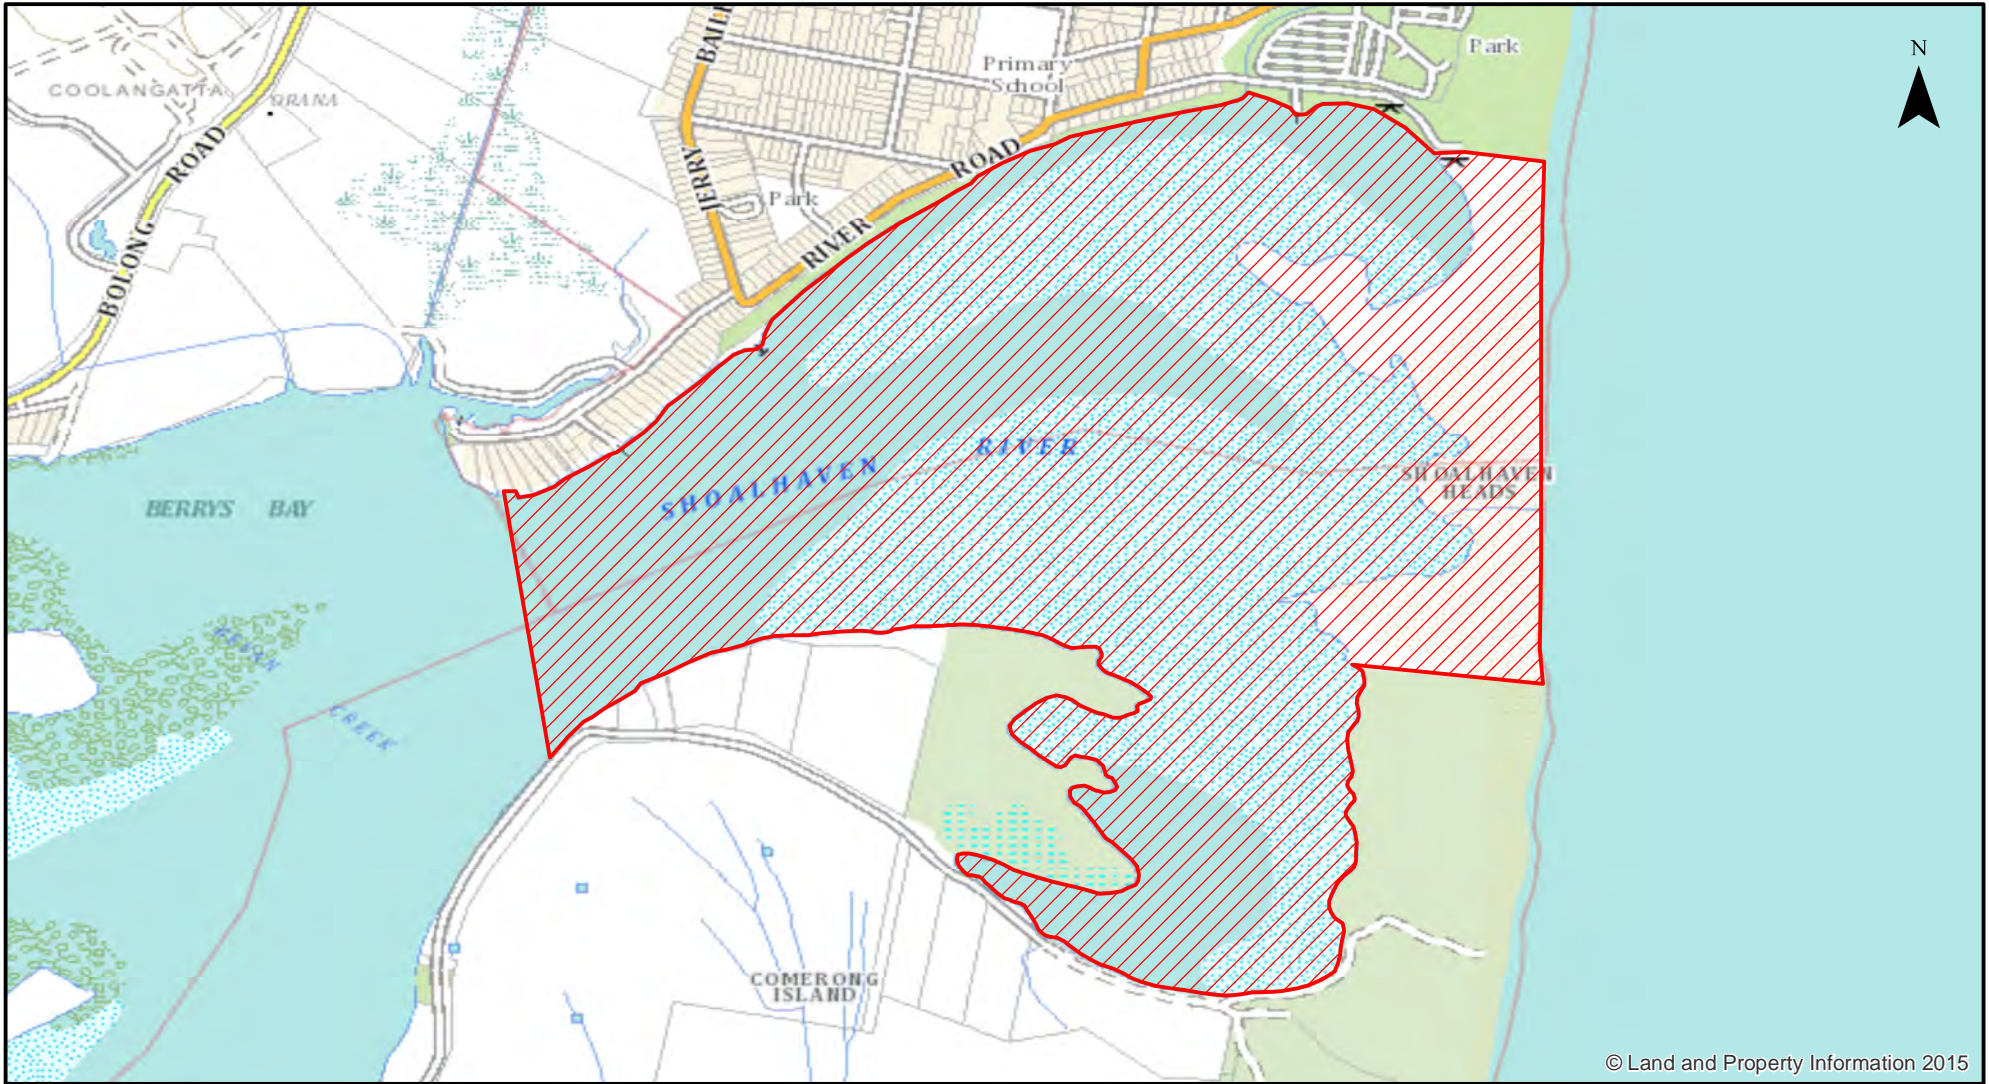

Estuary General - Shoalhaven River Entrance - Nets

 Closure

NSW DPI 26 September 2017
Coordinates are shown in WGS84

© Land and Property Information 2015

Notice to Map Users

Additional closures may apply. Primary Industries and its employees disclaim all liability for any actions or consequences arising from the use of this information. This map is not to be used for navigational purposes as it is indicative only and not guaranteed to be free of error or omission.