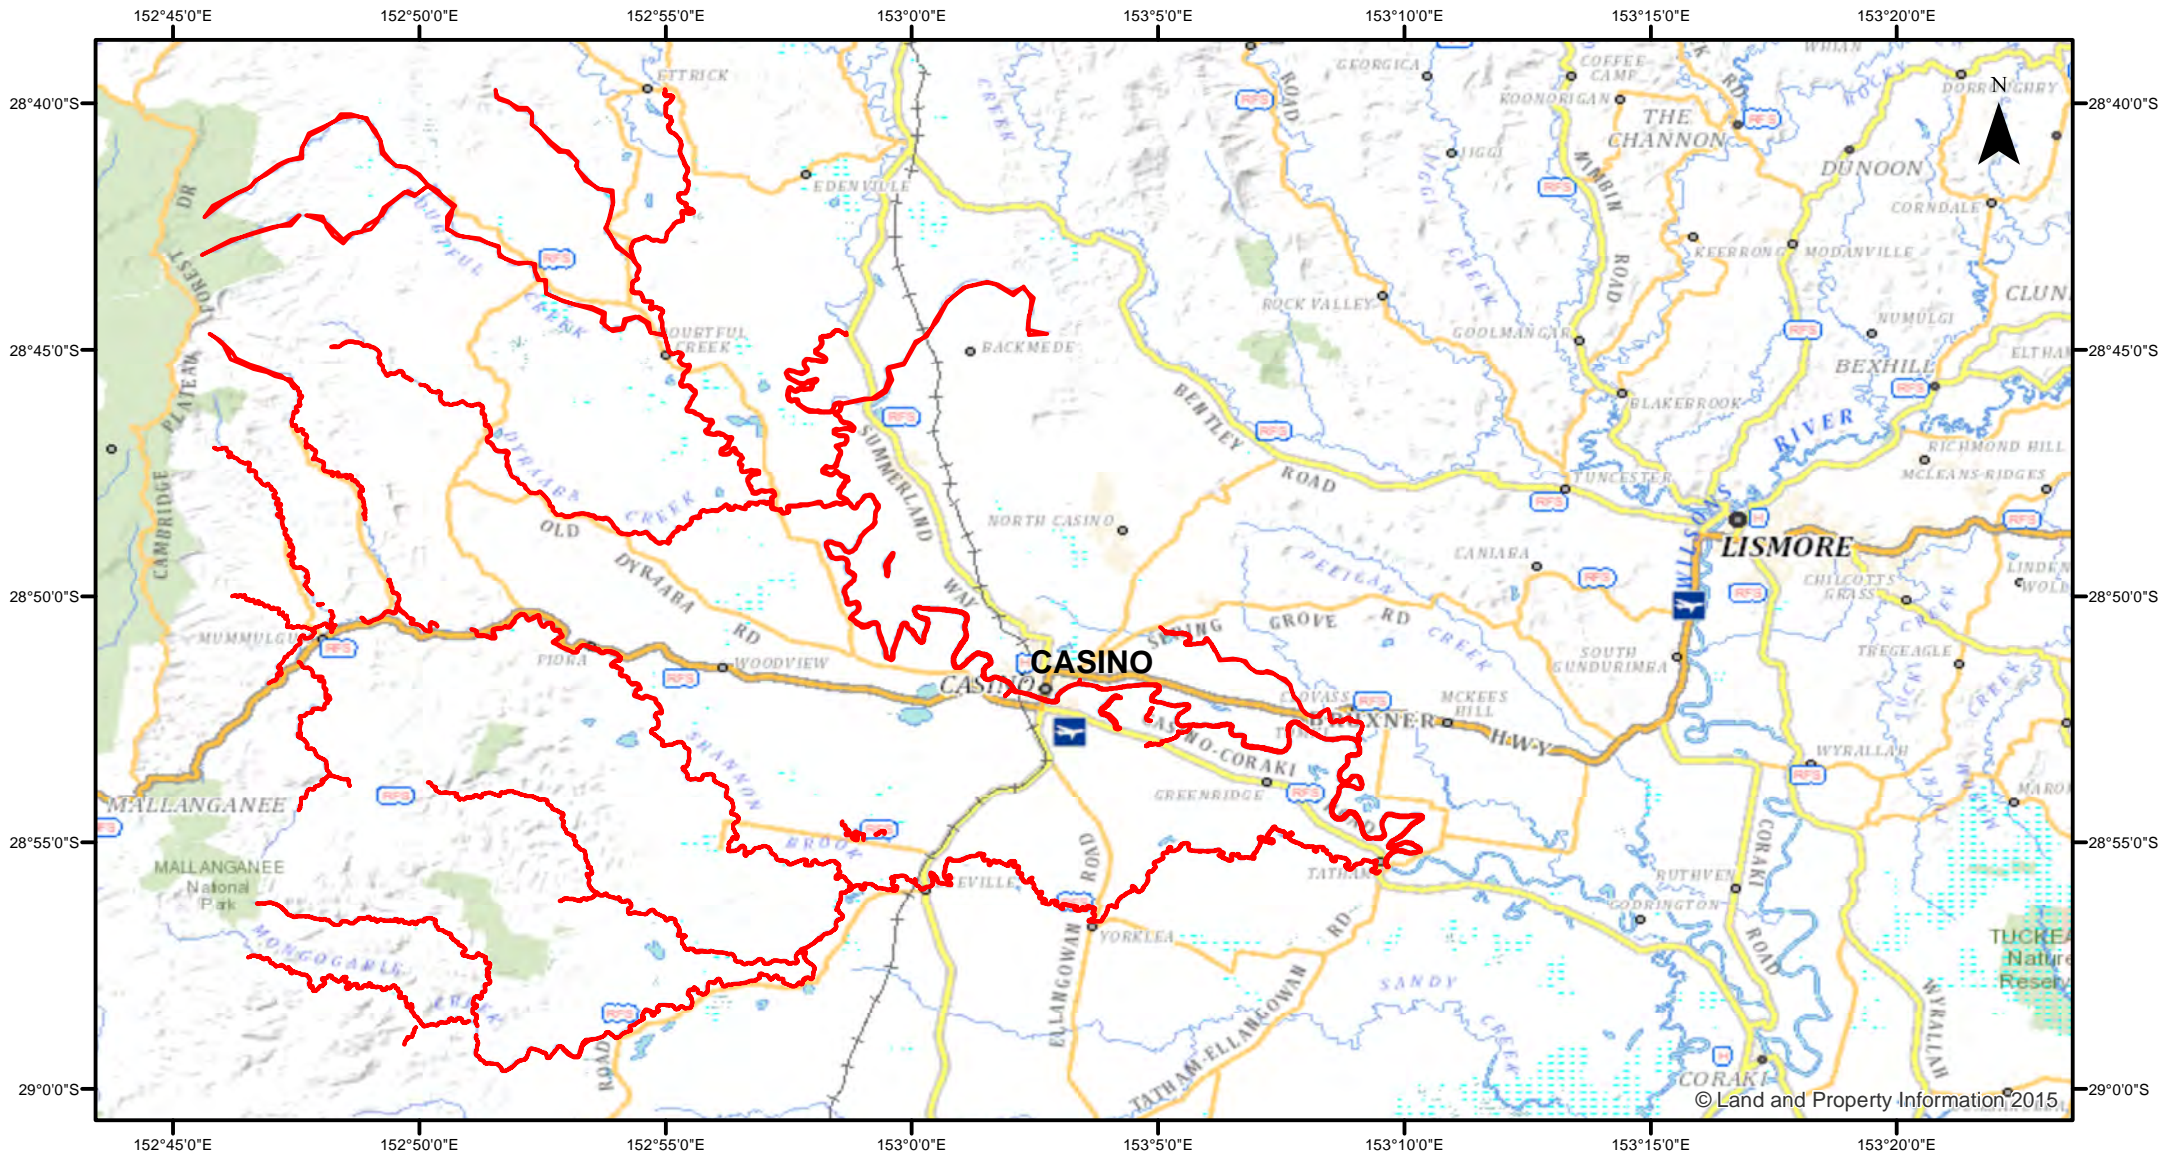

Estuary General - Richmond River (Upper Reaches) - Nets and Traps

Closure

NSW DPI 6 July 2017

Coordinates are shown in WGS84

Notice to Map Users

Additional closures may apply. Primary Industries and its employees disclaim all liability for any actions or consequences arising from the use of this information. This map is not to be used for navigational purposes as it is indicative only and not guaranteed to be free of error or omission.