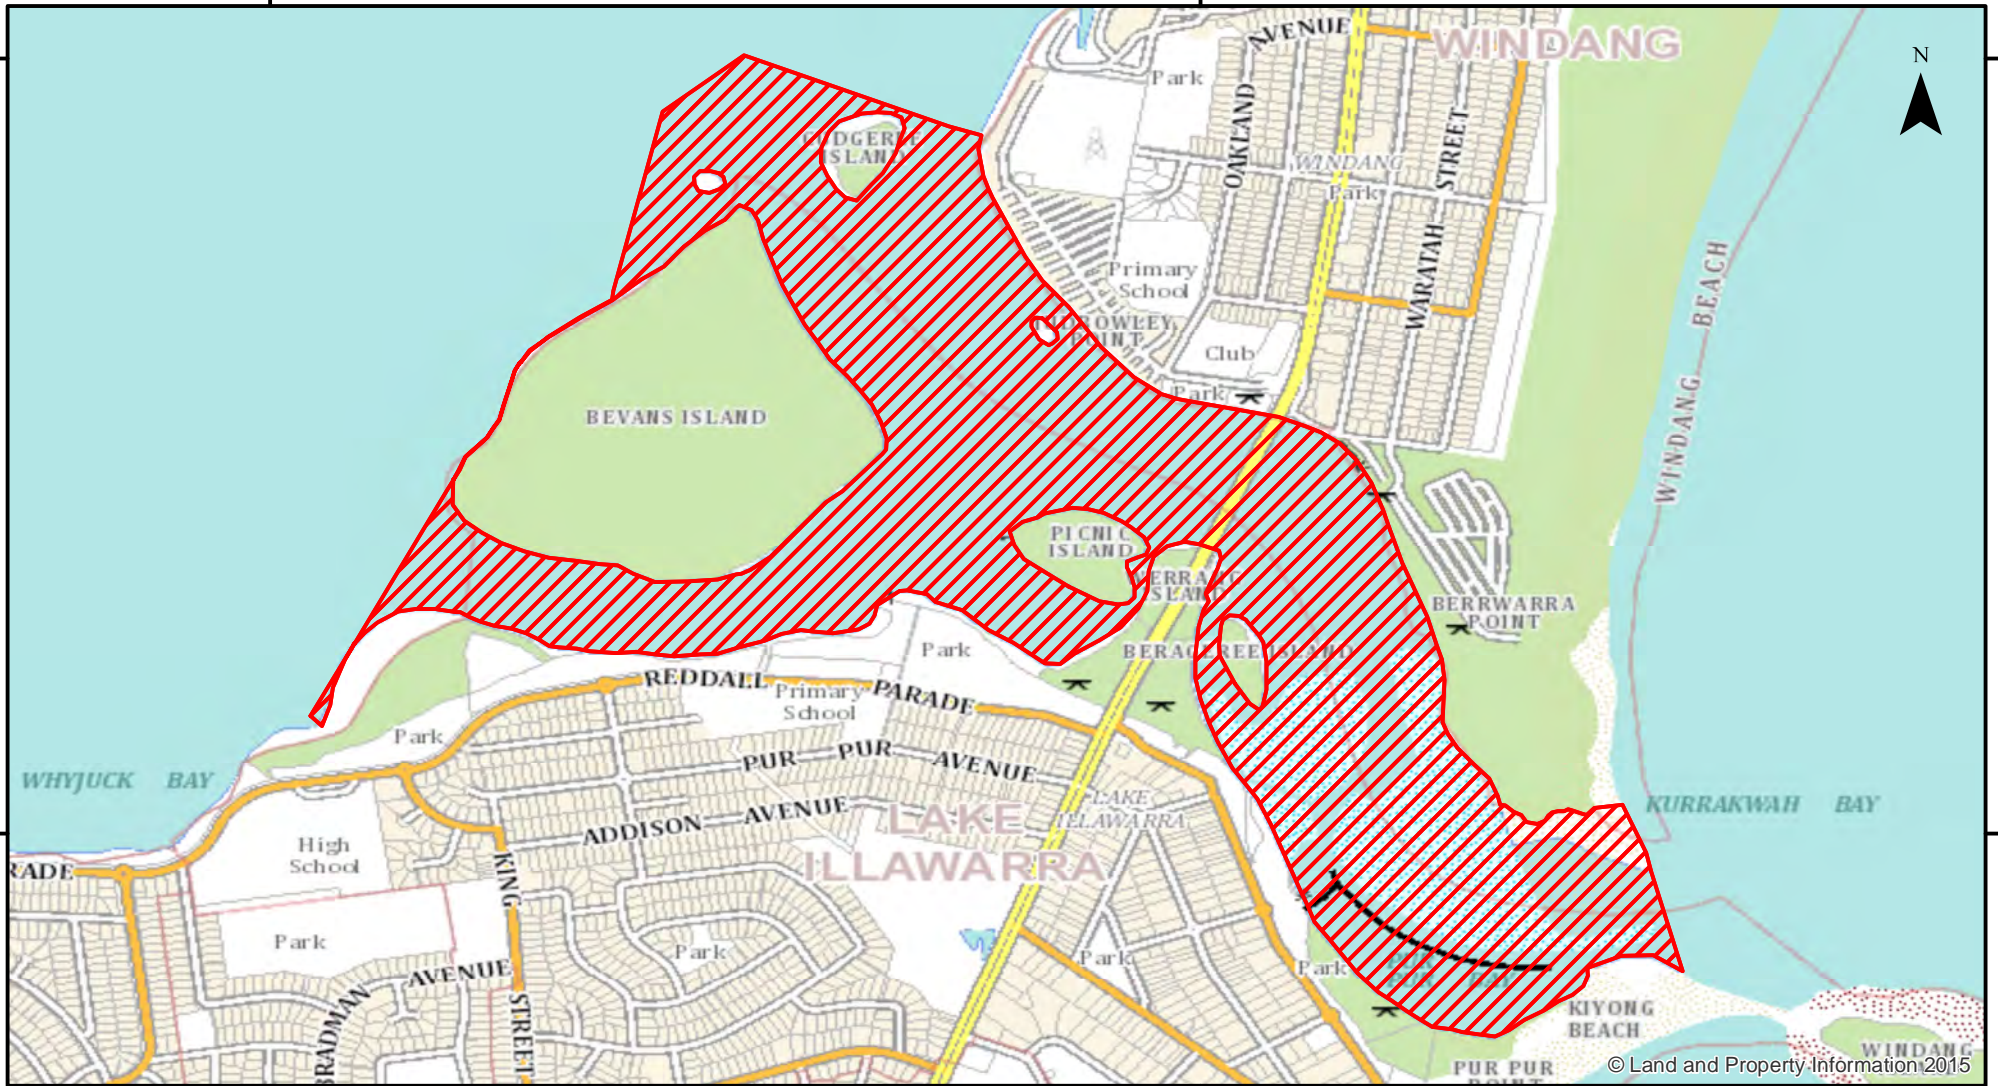

# Estuary General - Lake Illawarra - Weekend Netting

150°51'0"E

150°52'0"E

34°31'40"S

34°31'40"S

34°32'30"S

34°32'30"S

© Land and Property Information 2015

Closure

NSW DPI 7 December 2017  
Coordinates are shown in WGS84

0 0.125 0.25 0.5 0.75 1

Kilometers

## Notice to Map Users

Additional closures may apply. Primary Industries and its employees disclaim all liability for any actions or consequences arising from the use of this information.  
This map is not to be used for navigational purposes as it is indicative only and not guaranteed to be free of error or omission.