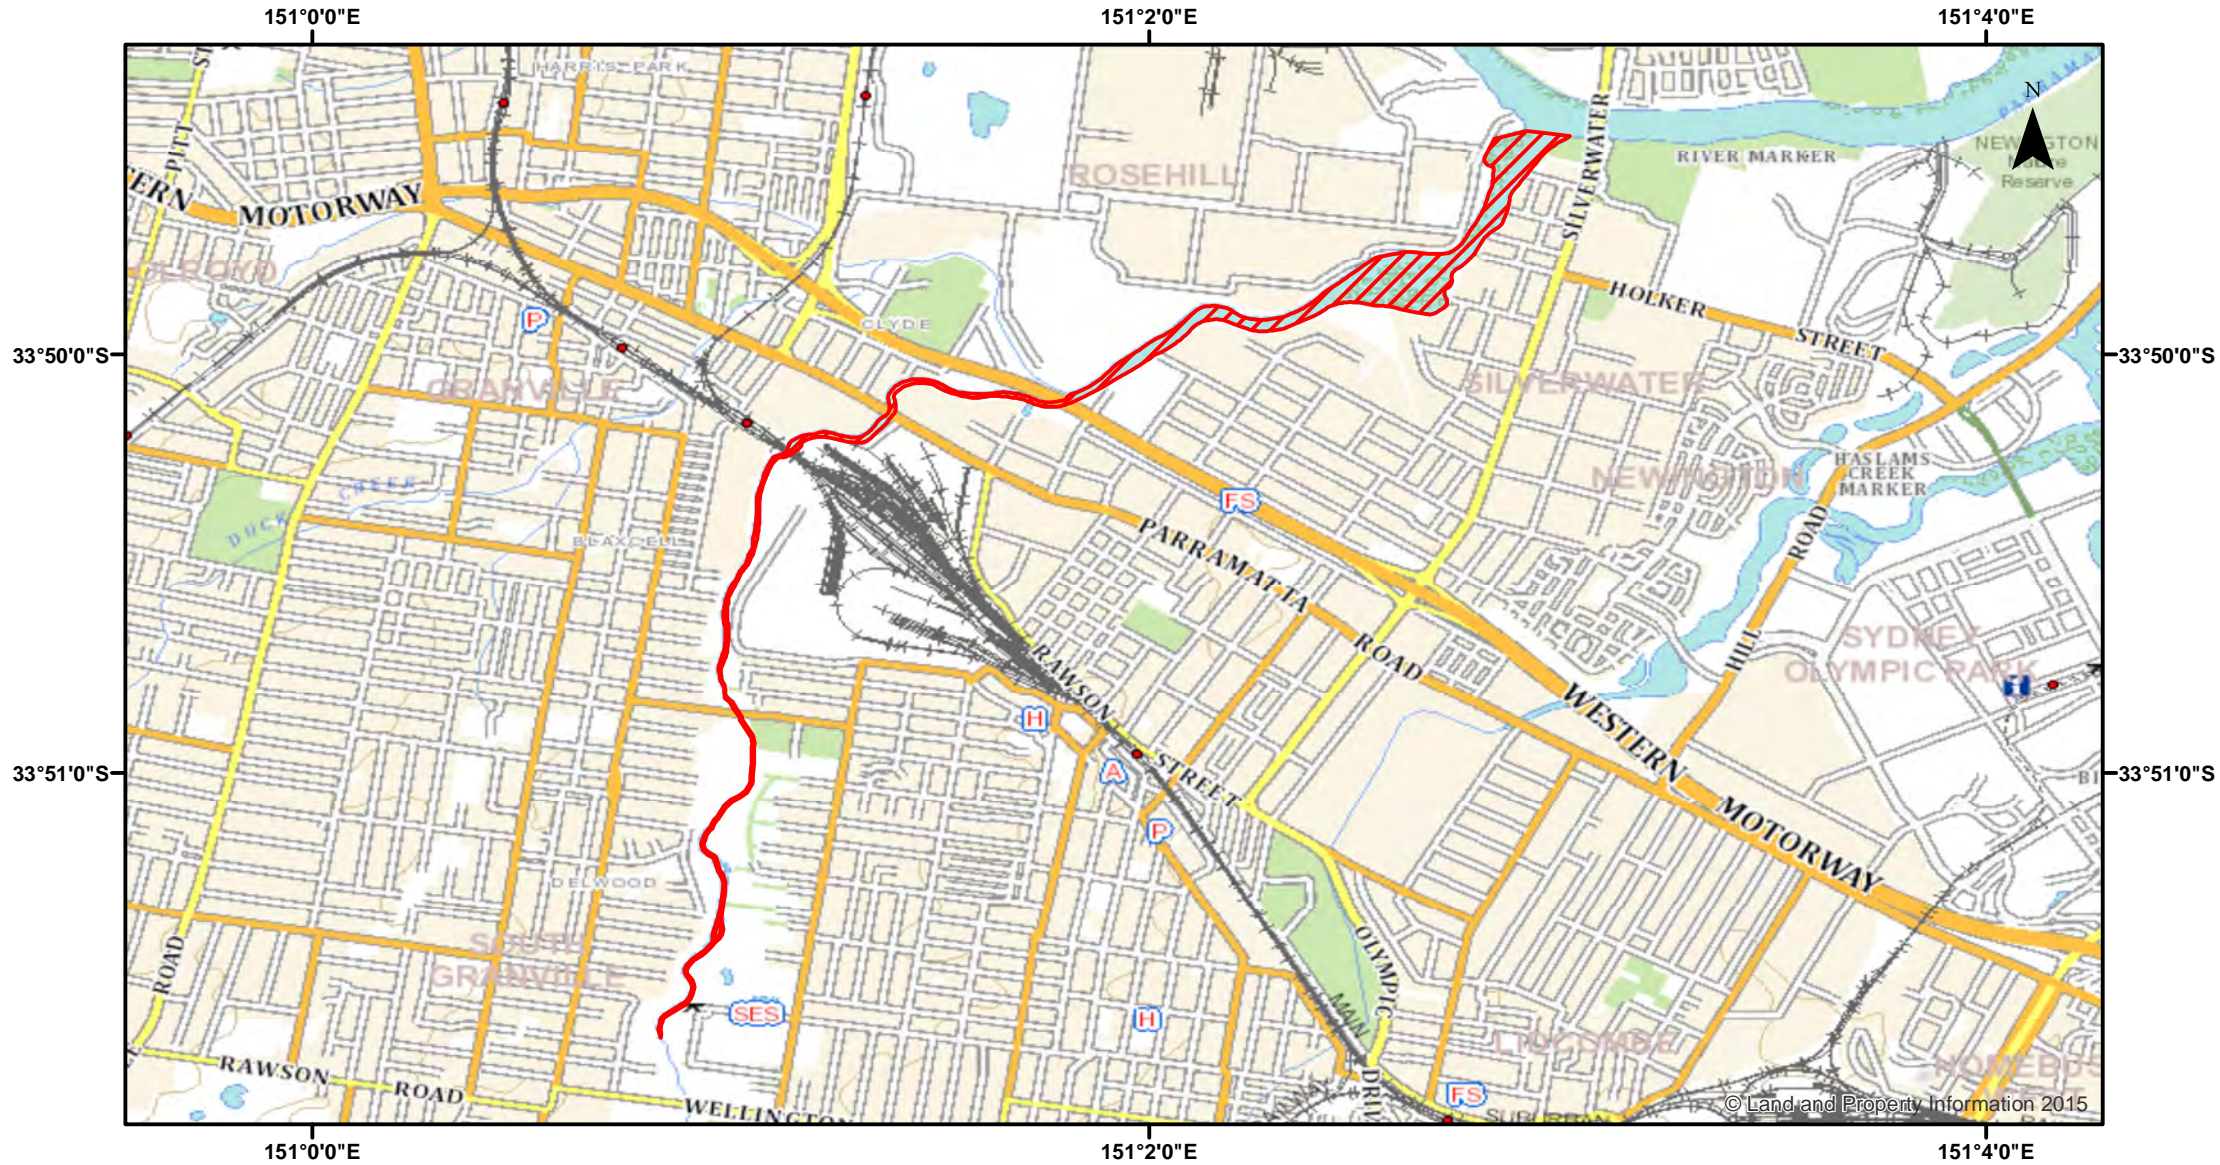

# Parramatta River (Duck River)

Closure

NSW DPI 9 May 2018

Coordinates are shown in WGS84

Notice to Map Users  
 Additional closures may apply. Primary Industries and its employees disclaim all liability for any actions or consequences arising from the use of this information. This map is not to be used for navigational purposes as it is indicative only and not guaranteed to be free of error or omission.

**Closed Waters**  
 The whole of the waters of Duck River and its tributaries, upstream to its source from its junction with Parramatta River.

**Prohibited Method**  
 Any method