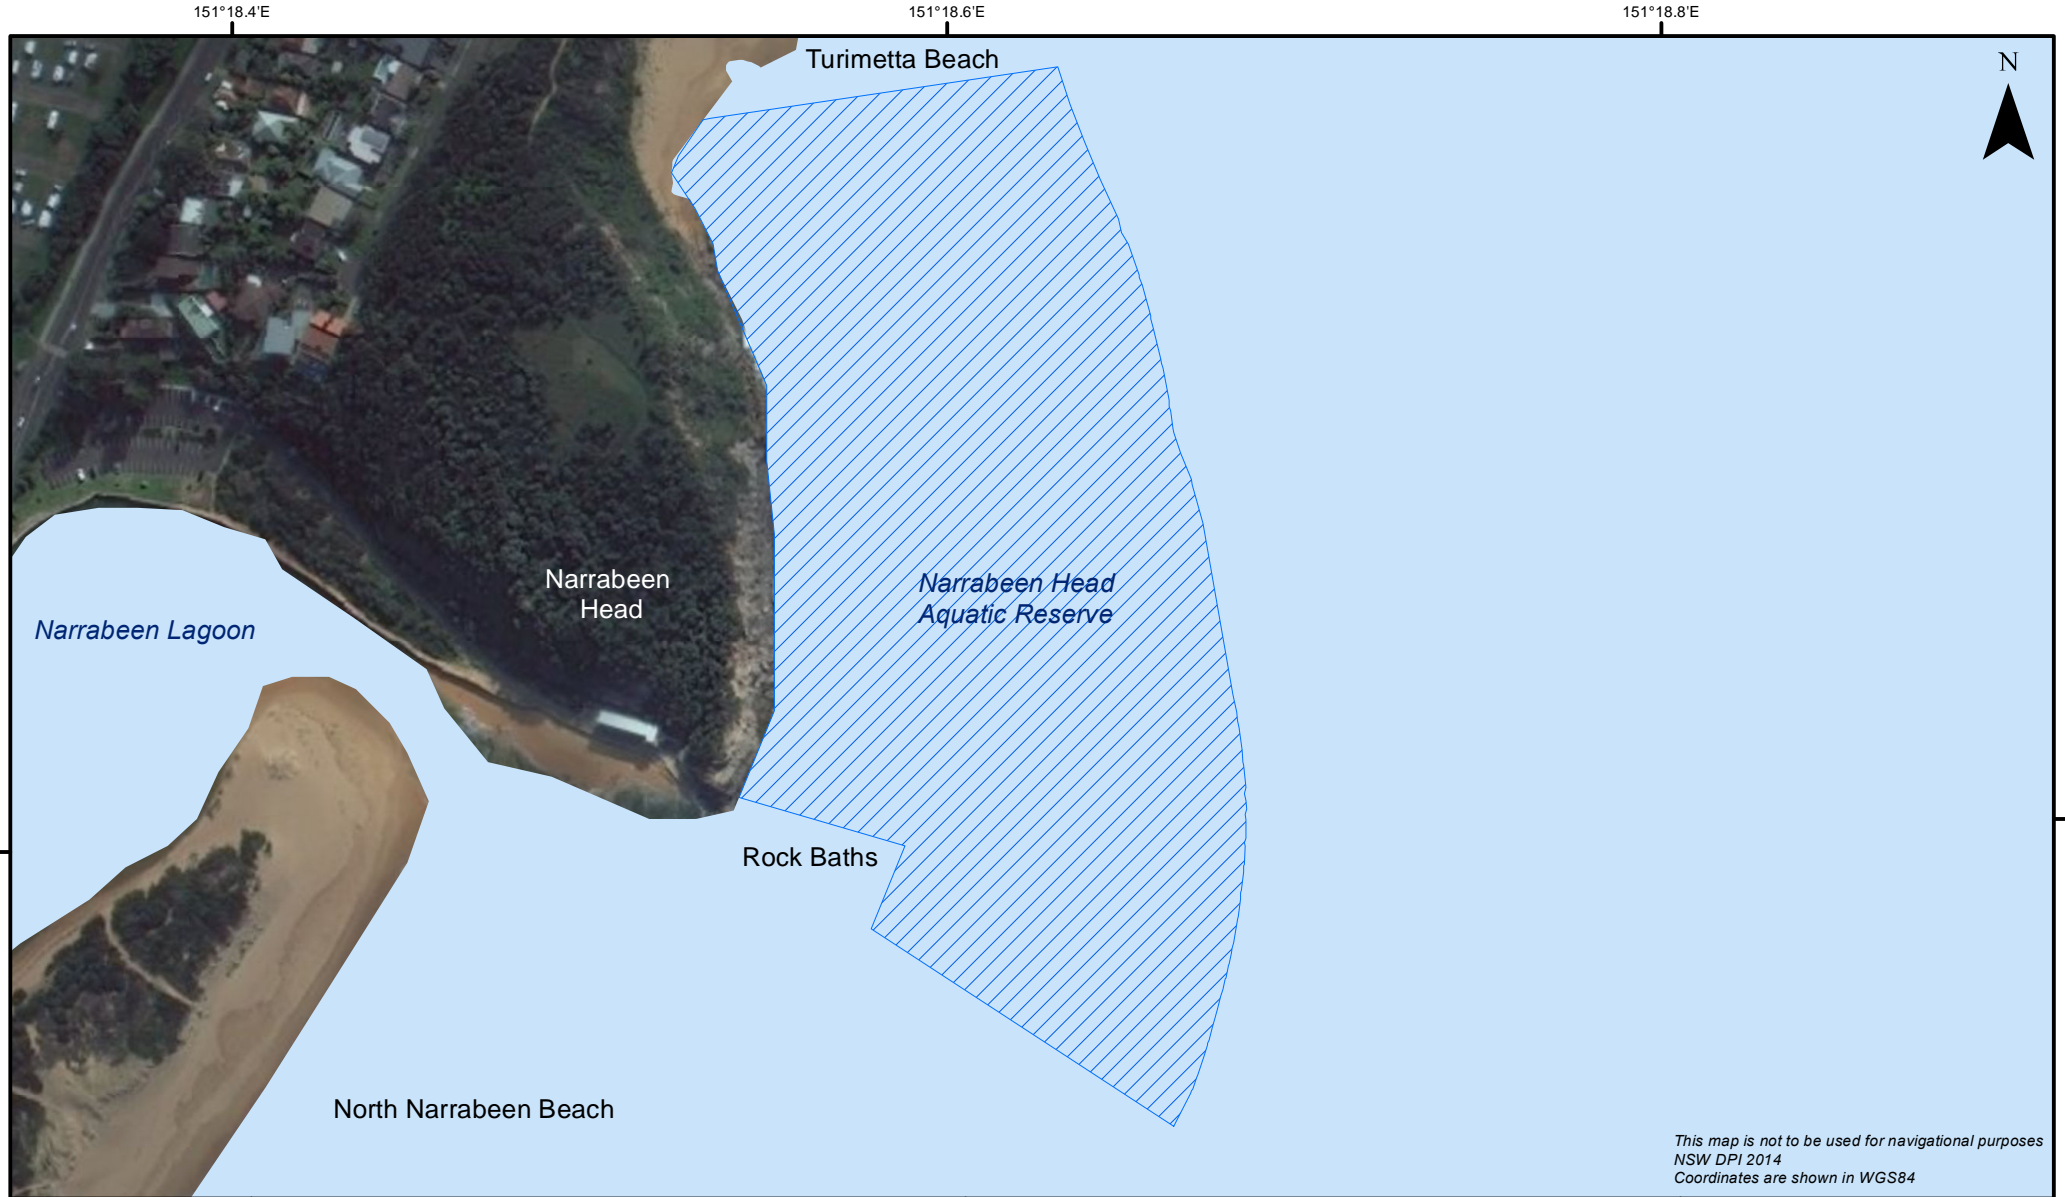

Narrabeen Head Aquatic Reserve

*This map is not to be used for navigational purposes
NSW DPI 2014
Coordinates are shown in WGS84*

 Aquatic Reserve