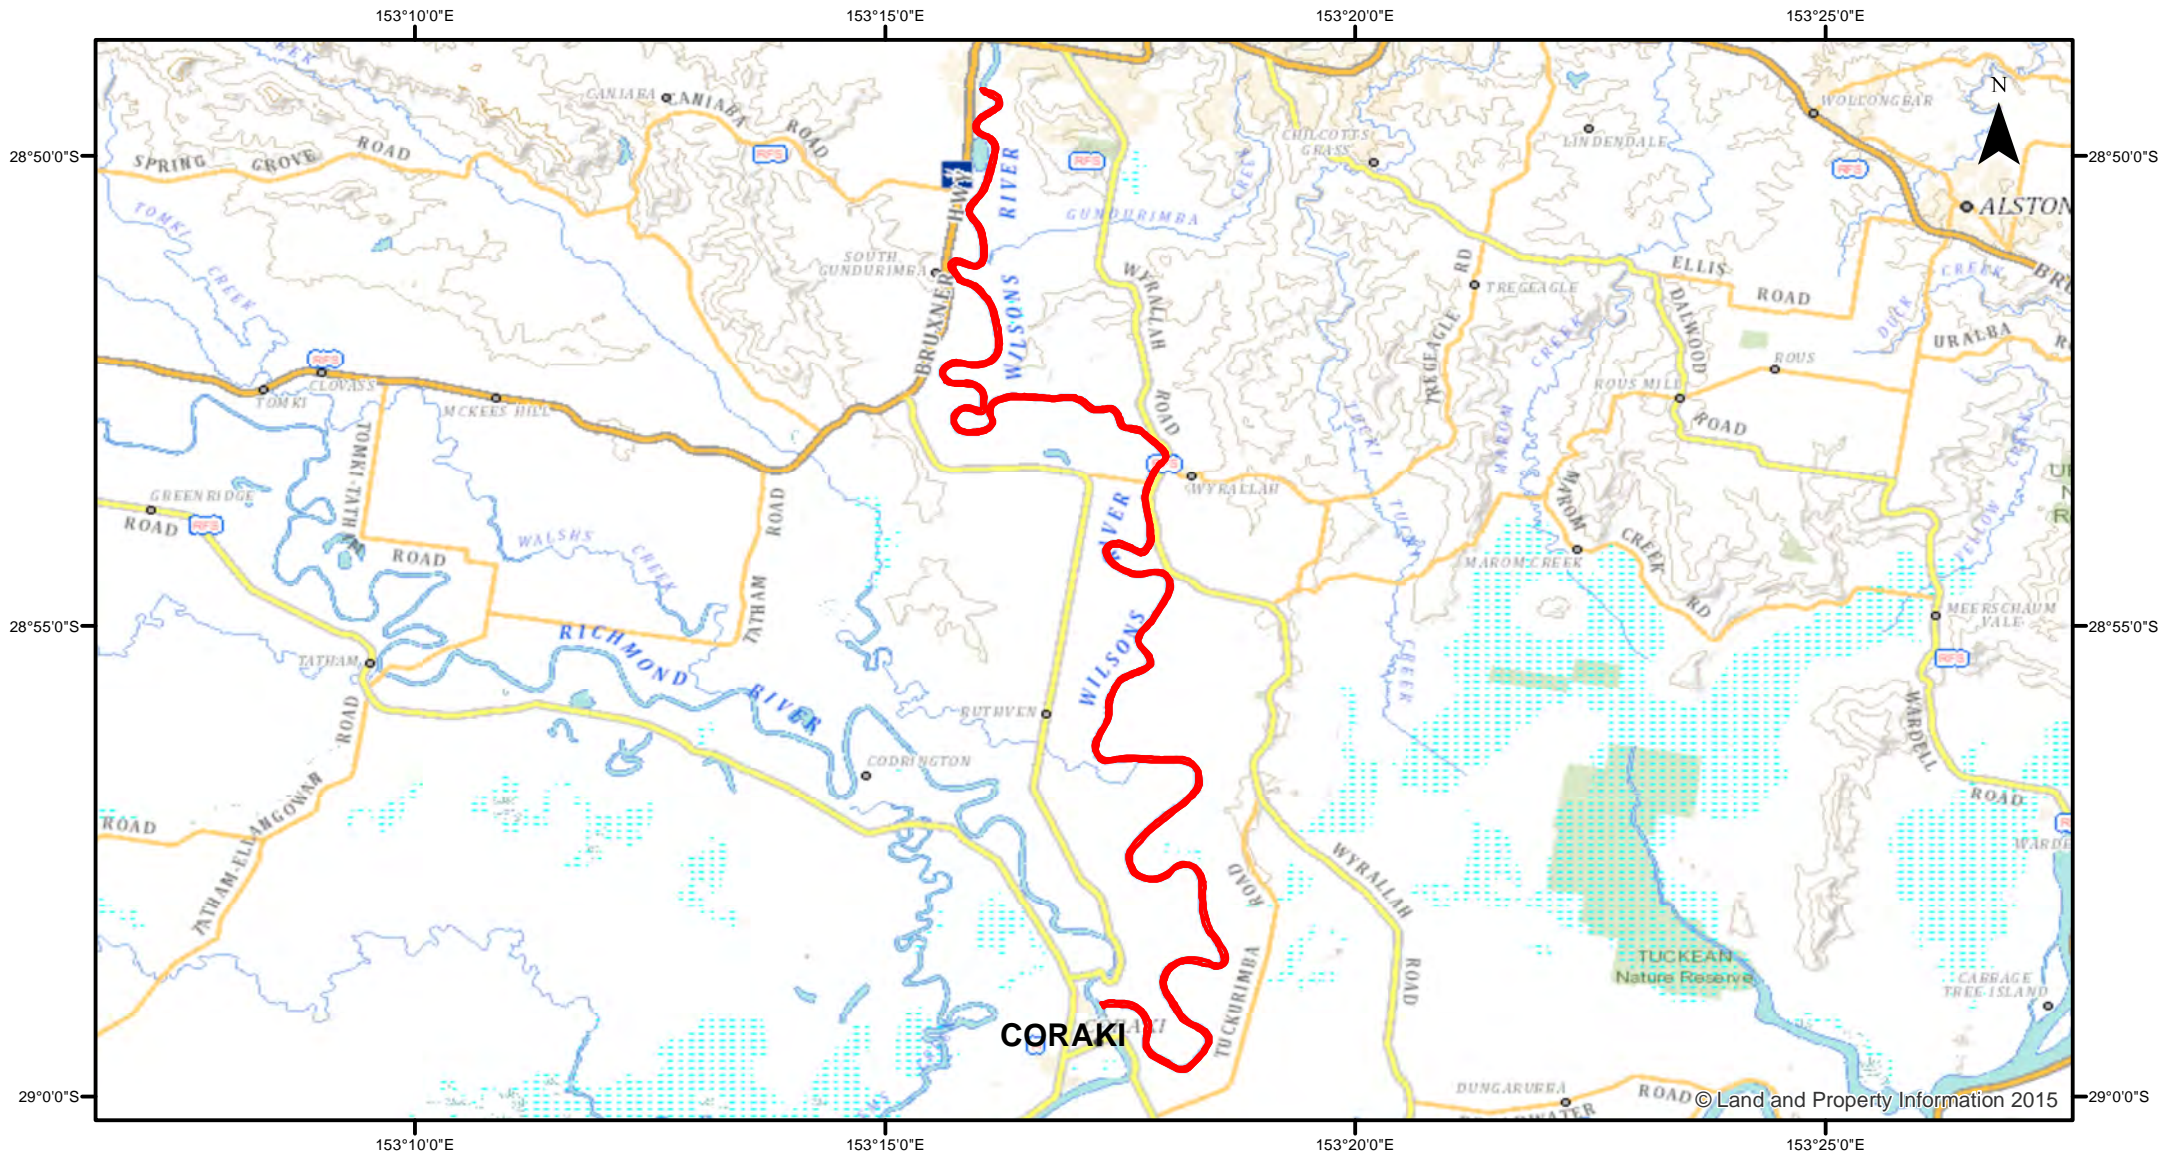

Estuary General - Wilsons River - Nets

Closure

NSW DPI 12 July 2017

Coordinates are shown in WGS84

Notice to Map Users

Additional closures may apply. Primary Industries and its employees disclaim all liability for any actions or consequences arising from the use of this information. This map is not to be used for navigational purposes as it is indicative only and not guaranteed to be free of error or omission.