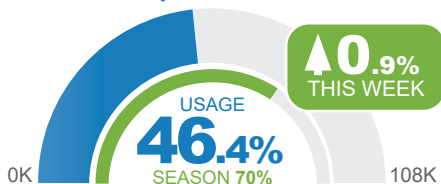

OH Blue Mackerel

Allocation 757,800 kg
Fishing Period 1 May 20 - 30 Apr 21

OH Yellowtail Scad

Allocation 864,000 kg
Fishing Period 1 May 20 - 30 Apr 21

OT Bluespotted Flathead

Allocation 108,100 kg
Fishing Period 1 May 20 - 30 Apr 21