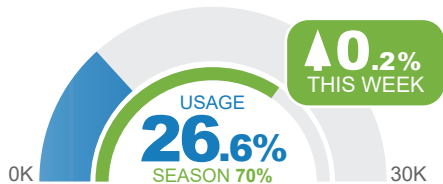

OTL Bass Grouper

Allocation 6,100 kg
Fishing Period 1 May 20 - 30 Apr 21

OTL Bigeye Ocean Perch

Allocation 21,100 kg
Fishing Period 1 May 20 - 30 Apr 21

OTL Blue-eye Trevalla

Allocation 30,000 kg
Fishing Period 1 May 20 - 30 Apr 21