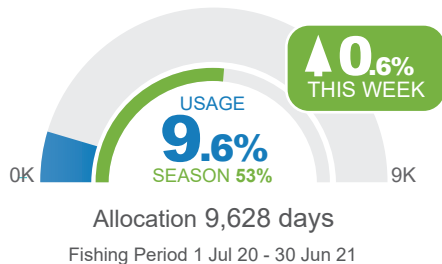

EFFORT QUOTAS @ 11 January 2021

EG Meshing

EG Cat 1 Haul

EG Cat 2 Haul

OT Prawn Effort

SPECIES QUOTAS

EG Mud Crab

EG Blue Swimmer Crab

OH Blue Mackerel

Allocation 757,800 kg
Fishing Period 1 May 20 - 30 Apr 21

OH Yellowtail Scad

Allocation 864,000 kg
Fishing Period 1 May 20 - 30 Apr 21

OT Bluespotted Flathead

Allocation 108,100 kg
Fishing Period 1 May 20 - 30 Apr 21