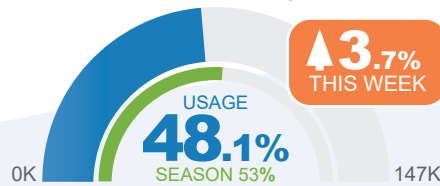

EGHG Pipi

Allocation 147,400 kg
Fishing Period 1 Jul 20 - 30 Jun 21