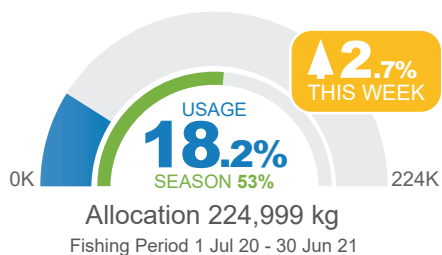

EFFORT QUOTAS @ 11 January 2021

EG Meshing

EG Cat 1 Haul

EG Cat 2 Haul

OT Prawn Effort

SPECIES QUOTAS

EG Mud Crab

EG Blue Swimmer Crab

OH Blue Mackerel

Allocation 757,800 kg
Fishing Period 1 May 20 - 30 Apr 21

OH Yellowtail Scad

Allocation 864,000 kg
Fishing Period 1 May 20 - 30 Apr 21

OT Bluespotted Flathead

Allocation 108,100 kg
Fishing Period 1 May 20 - 30 Apr 21