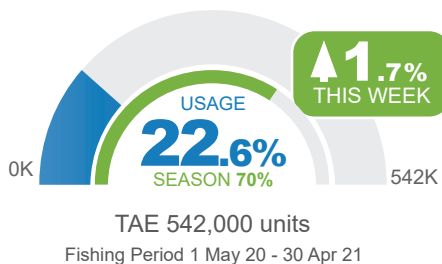

EFFORT QUOTAS @ 11 January 2021

EG Meshing

EG Cat 1 Haul

EG Cat 2 Haul

OT Prawn Effort

SPECIES QUOTAS

EG Mud Crab

EG Blue Swimmer Crab

OH Blue Mackerel

Allocation 757,800 kg
Fishing Period 1 May 20 - 30 Apr 21

OH Yellowtail Scad

Allocation 864,000 kg
Fishing Period 1 May 20 - 30 Apr 21

OT Bluespotted Flathead

Allocation 108,100 kg
Fishing Period 1 May 20 - 30 Apr 21