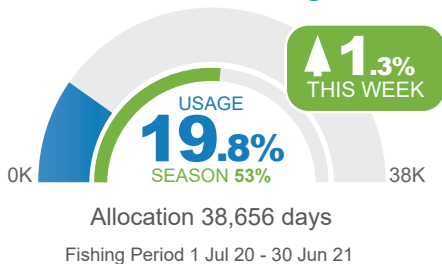

EFFORT QUOTAS @ 11 January 2021

EG Meshing

EG Cat 1 Haul

EG Cat 2 Haul

OT Prawn Effort

SPECIES QUOTAS

EG Mud Crab

EG Blue Swimmer Crab

OH Blue Mackerel

Allocation 757,800 kg
Fishing Period 1 May 20 - 30 Apr 21

OH Yellowtail Scad

Allocation 864,000 kg
Fishing Period 1 May 20 - 30 Apr 21

OT Bluespotted Flathead

Allocation 108,100 kg
Fishing Period 1 May 20 - 30 Apr 21