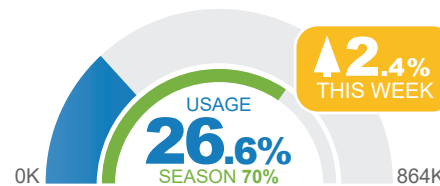

OH Blue Mackerel

Allocation 757,800 kg
Fishing Period 1 May 20 - 30 Apr 21

OH Yellowtail Scad

Allocation 864,000 kg
Fishing Period 1 May 20 - 30 Apr 21

OT Bluespotted Flathead

Allocation 108,100 kg
Fishing Period 1 May 20 - 30 Apr 21