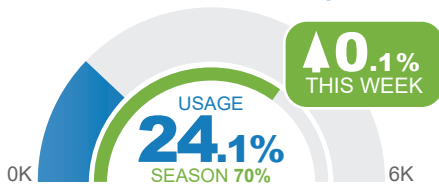

OT Tiger Flathead

Allocation 166,900 kg
Fishing Period 1 May 20 - 30 Apr 21

OT Trawl Whiting

Allocation 898,100 kg
Fishing Period 1 May 20 - 30 Apr 21

OT Silver Trevally

Allocation 26,800 kg
Fishing Period 1 May 20 - 30 Apr 21

OTL Bass Grouper

Allocation 6,100 kg
Fishing Period 1 May 20 - 30 Apr 21

OTL Bigeye Ocean Perch

Allocation 21,100 kg
Fishing Period 1 May 20 - 30 Apr 21

OTL Blue-eye Trevalla

Allocation 30,000 kg
Fishing Period 1 May 20 - 30 Apr 21