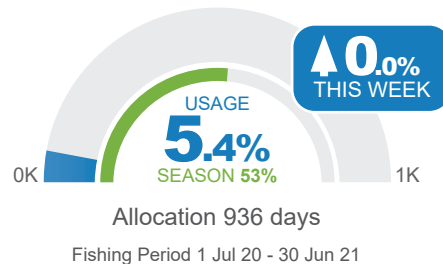

EFFORT QUOTAS @ 11 January 2021

EG Meshing

EG Cat 1 Haul

EG Cat 2 Haul

OT Prawn Effort

SPECIES QUOTAS

EG Mud Crab

EG Blue Swimmer Crab