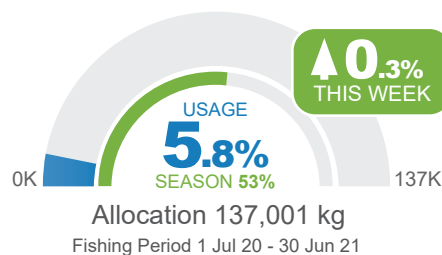

EFFORT QUOTAS @ 11 January 2021

EG Meshing

EG Cat 1 Haul

EG Cat 2 Haul

OT Prawn Effort

SPECIES QUOTAS

EG Mud Crab

EG Blue Swimmer Crab

EG Eel

OH Eastern Sea Garfish

OTL Spanner Crab

Abalone

Eastern Rock Lobster

Red Urchin