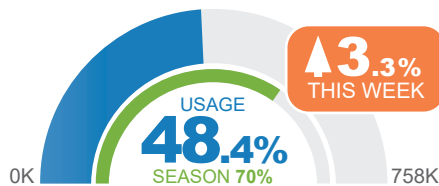

OH Blue Mackerel

Allocation 757,800 kg
Fishing Period 1 May 20 - 30 Apr 21

OH Yellowtail Scad

Allocation 864,000 kg
Fishing Period 1 May 20 - 30 Apr 21

OT Bluespotted Flathead

Allocation 108,100 kg
Fishing Period 1 May 20 - 30 Apr 21