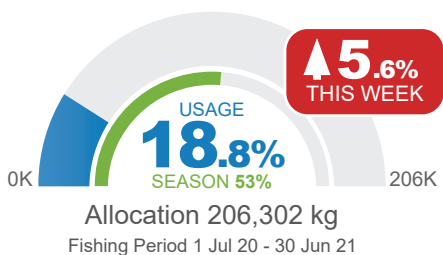

EFFORT QUOTAS @ 11 January 2021

EG Meshing

EG Cat 1 Haul

EG Cat 2 Haul

OT Prawn Effort

SPECIES QUOTAS

EG Mud Crab

EG Blue Swimmer Crab

OH Blue Mackerel

Allocation 757,800 kg
Fishing Period 1 May 20 - 30 Apr 21

OH Yellowtail Scad

Allocation 864,000 kg
Fishing Period 1 May 20 - 30 Apr 21

OT Bluespotted Flathead

Allocation 108,100 kg
Fishing Period 1 May 20 - 30 Apr 21