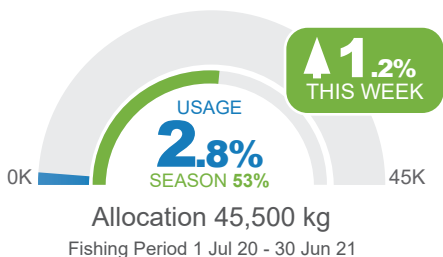

OH Eastern Sea Garfish