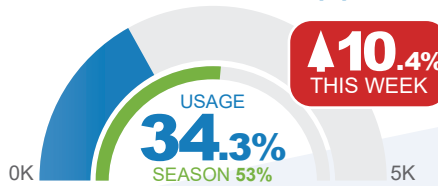

EGHG Beachworm

Allocation 8,500 kg
Fishing Period 1 Jul 20 - 30 Jun 21

EGHG Cockle

Allocation 29,200 kg
Fishing Period 1 Jul 20 - 30 Jun 21

EGHG Ghost Nipper

Allocation 5,600 kg
Fishing Period 1 Jul 20 - 30 Jun 21