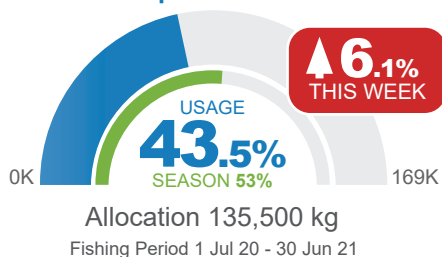

OTL Spanner Crab