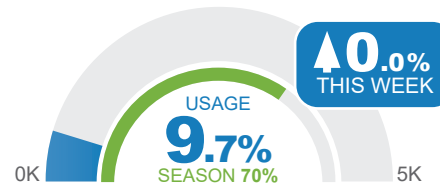

OTL Bass Grouper

Allocation 6,100 kg
Fishing Period 1 May 20 - 30 Apr 21

OTL Bigeye Ocean Perch

Allocation 21,100 kg
Fishing Period 1 May 20 - 30 Apr 21

OTL Blue-eye Trevalla

Allocation 30,000 kg
Fishing Period 1 May 20 - 30 Apr 21

OTL Gemfish

Allocation 7,100 kg
Fishing Period 1 May 20 - 30 Apr 21

OTL Hapuku

Allocation 5,200 kg
Fishing Period 1 May 20 - 30 Apr 21

OTL Pink Ling

Allocation 67,700 kg
Fishing Period 1 May 20 - 30 Apr 21