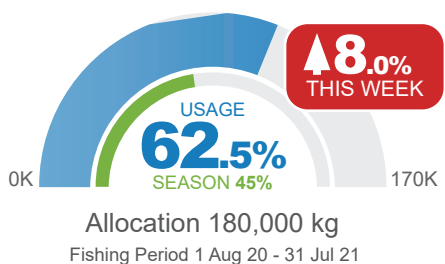

EFFORT QUOTAS @ 11 January 2021

EG Meshing

EG Cat 1 Haul

EG Cat 2 Haul

OT Prawn Effort

SPECIES QUOTAS

EG Mud Crab

EG Blue Swimmer Crab

EG Eel

OH Eastern Sea Garfish

OTL Spanner Crab

Abalone

Eastern Rock Lobster

Red Urchin

OH Australian Sardine

Allocation 2,774,000 kg
Fishing Period 1 May 20 - 30 Apr 21

OH Blue Mackerel

Allocation 757,800 kg
Fishing Period 1 May 20 - 30 Apr 21

OH Yellowtail Scad

Allocation 864,000 kg
Fishing Period 1 May 20 - 30 Apr 21

OT Bluespotted Flathead

Allocation 108,100 kg
Fishing Period 1 May 20 - 30 Apr 21