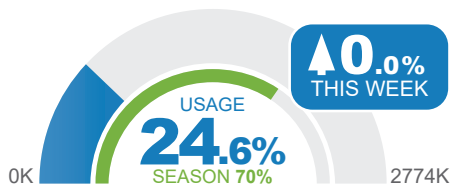

OH Australian Sardine

Allocation 2,774,000 kg
Fishing Period 1 May 20 - 30 Apr 21