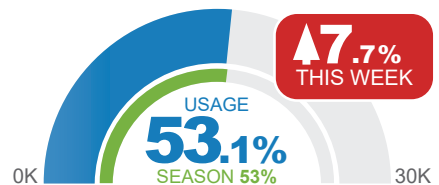

EGHG Cockle

Allocation 29,200 kg
Fishing Period 1 Jul 20 - 30 Jun 21